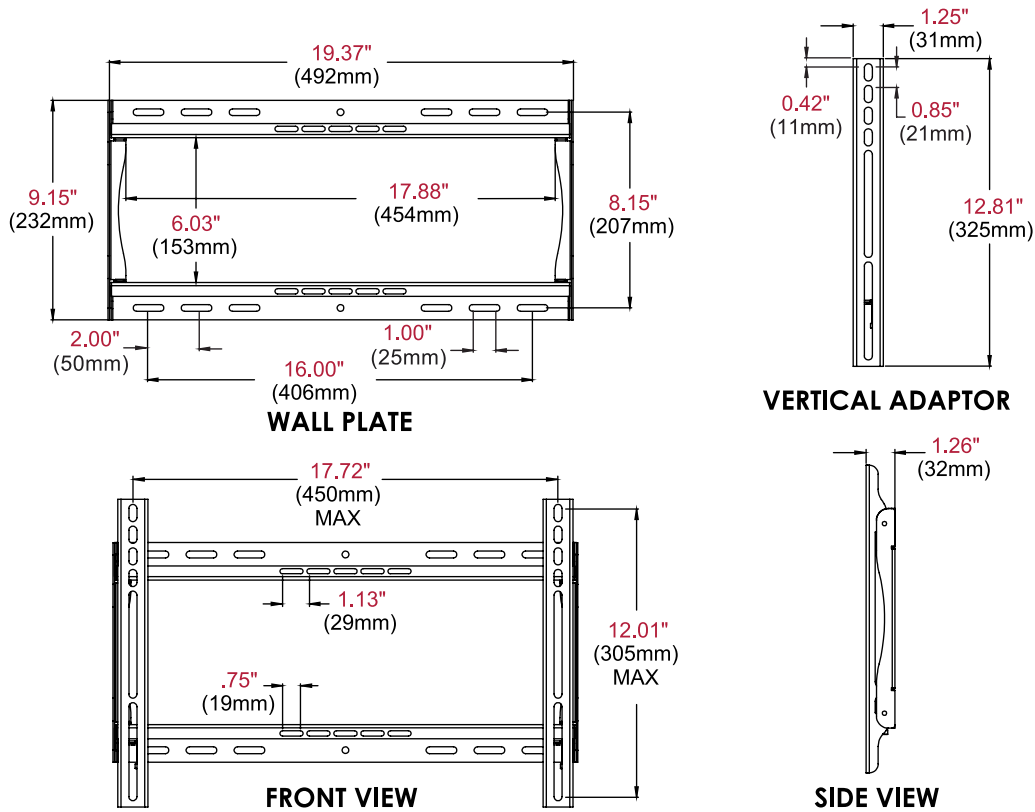

PF640	Paramount™ Universal Flat Wall Mount for 32" to 46" Displays

Product Specifications

	DIMENSIONS (W x H x D)	PRODUCT WEIGHT	LOAD CAPACITY	FINISH	AVAILABLE COLORS
PF640	19.37" x 12.81" x 1.26" (492 x 325 x 32mm)	3.65lb (1.66kg)	100lb (45kg)	Scratch resistant fused epoxy	Gloss black

Package Specifications

	PACKAGE SIZE (W x H x D)	PACKAGE SHIP WEIGHT	PACKAGE UPC CODE	PACKAGE CONTENTS	UNITS IN PACKAGE
PF640	21.69" x 1.57" x 10.71" (551 x 40 x 272mm)	5.20lb (2.36kg)	735029252344	Wall mount, wall and display installation hardware, installation instructions	1

Accessories

ACC415: Metal Stud Fastener Kit

All dimensions = inch (mm)

Architect Specifications

The Paramount™ Universal Flat Wall Mount shall be a Peerless-AV model PF640 and shall be located where indicated on the plans. Assembly and installation shall be done according to instructions provided by the manufacturer.