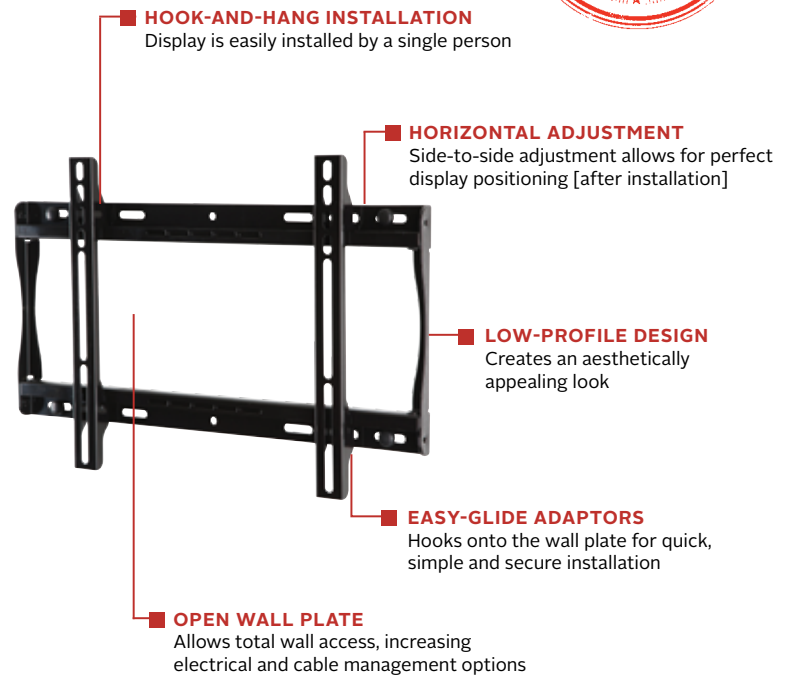

PF640

Display size
32"- 46"

Max load
100lb (45kg)

PARAMOUNT™

Universal Flat Wall Mount

FOR 32" TO 46" DISPLAYS

The Paramount™ series wall mounts provide versatile and multi-functional features. With PF640, a low-profile design positions the display just 1.26" (32mm) from the wall. The Hook-and-Hang™ system offers easy, one-person installation of the display. The Easy-Glide™ adaptors hook onto the wall plate for a quick, simple, and secure installation. Achieve perfect positioning of the display with the side-to-side adjustment after installation.

The PF640's design positions the display just 1.26" from the wall, perfect for almost any low-profile application.

Additional Features

- ✓ Universal mount fits displays with mounting patterns up to 450 x 305mm (17.72" W x 12.01" H)
- ✓ Low-profile design holds display only 1.26" (32mm)
- ✓ Horizontal display adjustment up to 6.00" (152mm) for centering display on wall
- ✓ Landscape to portrait mounting options increases installation versatility. Please check display dimensions against the wall plate when used in portrait mode*
- ✓ Mounts to wood studs, concrete, cinder block or metal studs (metal stud accessory required)
- ✓ Includes all necessary wall and display attachment hardware
- ✓ Design is UL listed and tested to four times stated load capacity

* Requires display to be removed and reset on mount

Low-profile design for a sleek, yet compact installation

Comes in color packaging with included installation hardware and easy to follow instructions.

PF640	Paramount™ Universal Flat Wall Mount for 32" to 46" Displays
-------	--

Product Specifications

	DIMENSIONS (W x H x D)	PRODUCT WEIGHT	LOAD CAPACITY	FINISH	AVAILABLE COLORS
PF640	19.37" x 12.81" x 1.26" (492 x 325 x 32mm)	3.65lb (1.66kg)	100lb (45kg)	Scratch resistant fused epoxy	Gloss black