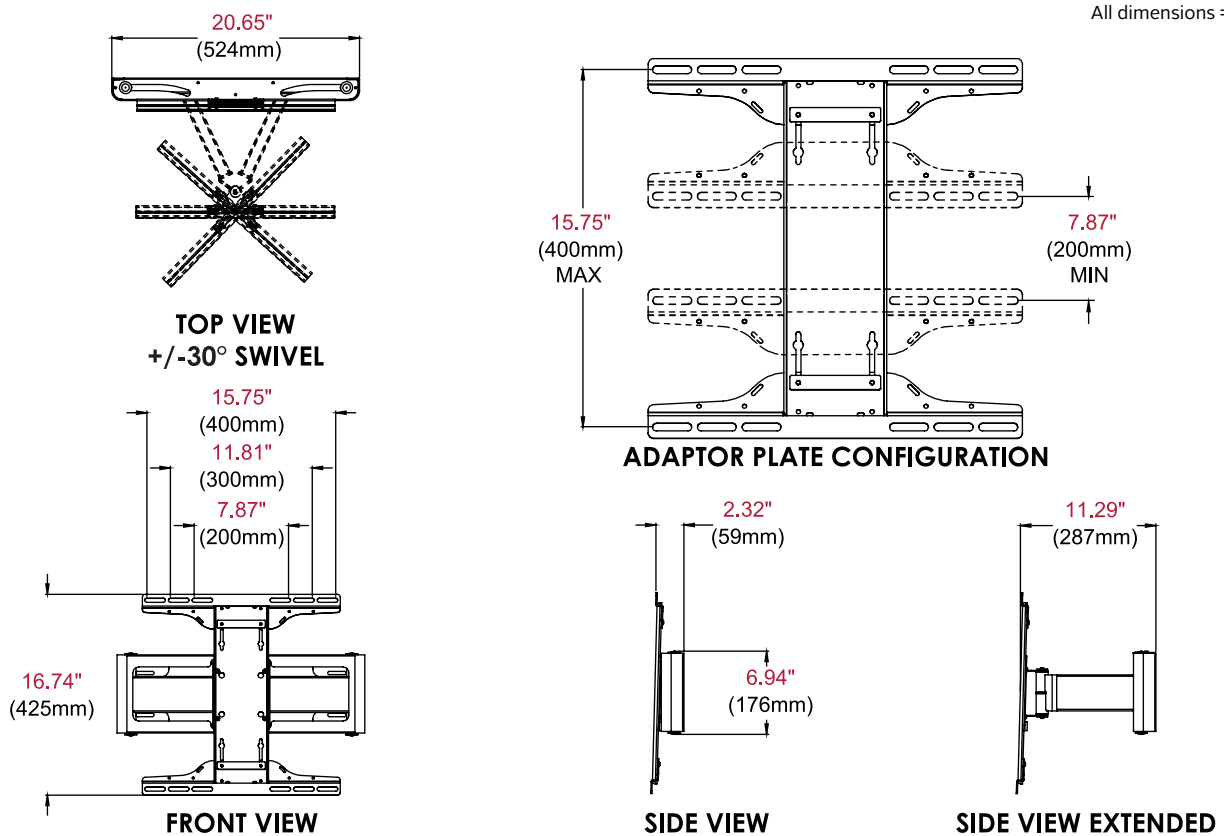

HPF650	Pull-Out Swivel Wall Mount for 32"-55" Displays

Product Specifications

	DIMENSIONS (W x H x D)	PRODUCT WEIGHT	LOAD CAPACITY	FINISH	AVAILABLE COLORS
HPF650	20.65" x 16.74" x 2.32"-11.29" (525 x 425 x 59-287mm)	13.40lb (6kg)	60lb (27kg)	Powder coat	Black

Package Specifications

	PACKAGE SIZE (W x H x D)	PACKAGE SHIP WEIGHT	PACKAGE UPC CODE	PACKAGE CONTENTS	UNITS IN PACKAGE
HPF650	21.25" x 12.5" x 4.0" (540 x 318 x 102mm)	14.81lb (6.72kg)	735029298052	Wall mount, universal adaptor and mounting hardware	1

Accessories

1. **ACC-HPF650:** In-furniture Bracket
   - **IBA3AC:** Recessed Cable Management and Power Storage Accessory Box*
2. **Works with most displays 42" and larger without being visible from behind when used with the HPF650. Verify dimensions for confirmation of compatibility.*

Architect Specifications

The Pull-Out Swivel Wall Mount shall be a Peerless-AV model HPF650 and shall be located where indicated on the plans. Assembly and installation shall be done according to instructions provided by the manufacturer.