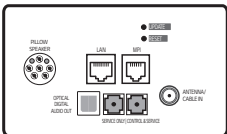

32-INCH REAR JACK PANEL