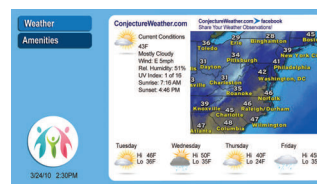

* May require additional software and hardware to support third-party partner interactive systems or LG's Free-To-Guest Mode/Pro:Centric application.