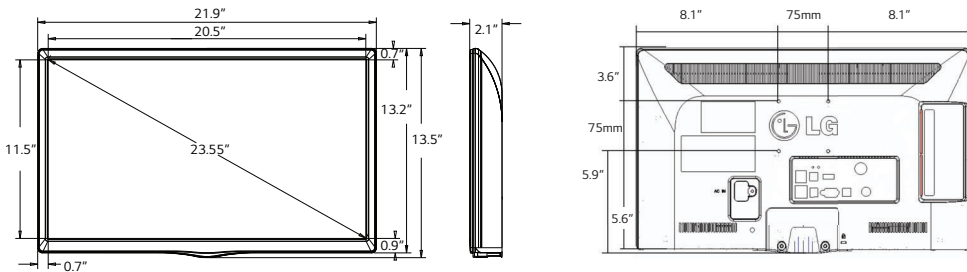

24/28-INCH REAR JACK PANEL

32-INCH REAR JACK PANEL

SIDE JACK PANEL

OPTIONAL ACCESSORY REMOTES

INSTALLER REMOTE

PATIENT MULTI-BED REMOTE

PRO:CENTRIC PILLOW SPEAKER

LV760M