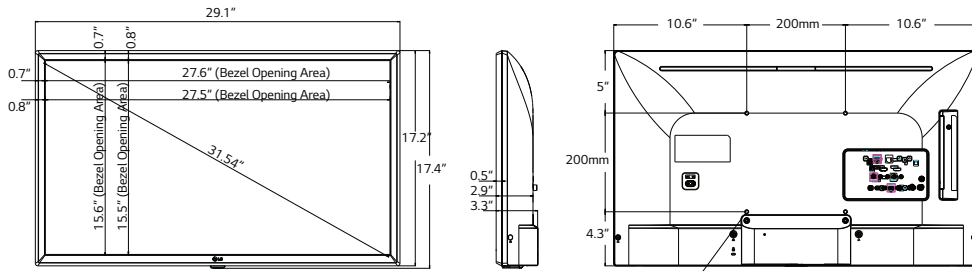

LG is committed to improving product development, manufacturing and usage to meet the demand for products with environmentally friendlier features. Our televisions have technologies to reduce power consumption and in return increase cost savings per room.

SMART TECHNOLOGY

Dynamic Power Savings - Using built-in algorithms, TV will automatically reduce the power consumption based on incoming video, while maximizing picture performance.

Static Power Savings - Picture brightness level can be set at the preferred power consumption level to reduce power and increase energy savings.

COMPLIANCE

CEC Compliant - Meets the Appliance Efficiency Regulations of the California Energy Commission.

RoHS Compliant - Meets directive on restriction of hazardous substances.

32LV760M