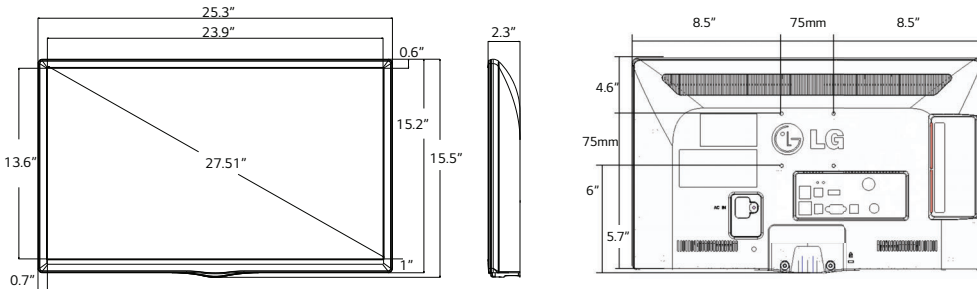

LG is committed to improving product development, manufacturing and usage to meet the demand for products with environmentally friendlier features. Our televisions have technologies to reduce power consumption and in return increase cost savings per room.

SMART TECHNOLOGY

Dynamic Power Savings - Using built-in algorithms, TV will automatically reduce the power consumption based on incoming video, while maximizing picture performance.

Static Power Savings - Picture brightness level can be set at the preferred power consumption level to reduce power and increase energy savings.

COMPLIANCE

CEC Compliant - Meets the Appliance Efficiency Regulations of the California Energy Commission.

RoHS Compliant - Meets directive on restriction of hazardous substances.

32LV760M

28LV760M

24LV760M

24/28-INCH REAR JACK PANEL

32-INCH REAR JACK PANEL

SIDE JACK PANEL

OPTIONAL ACCESSORY REMOTES

INSTALLER REMOTE

PATIENT MULTI-BED REMOTE

PRO:CENTRIC PILLOW SPEAKER