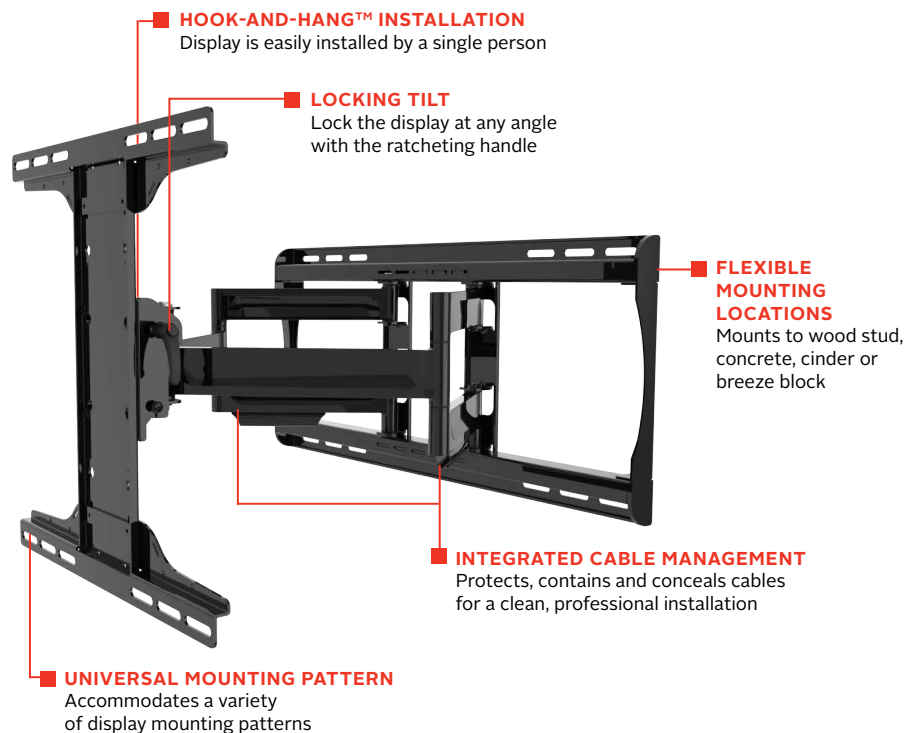

PA762-UNMH

	<p>Mounting Pattern Up to 400 x 400mm (15.75" x 15.75")</p>	<p>Max load 60lb (27kg)</p>
--	--	--

Hospitality Articulating Wall Mount

FOR 39" TO 90" DISPLAYS

Peerless-AV's Hospitality Articulating Wall Mount combines the Paramount™ PA762 kitted with the I- Shaped adaptor to handle hospitality TVs with up to 400x400 VESA® pattern, all while providing versatile and multi-functional features. The abbreviated adaptor size helps to prevent blocking the TV's power and hospitality input jacks. With PA762-UNMH, extend the display up to 21.32" (542mm) or fully-retract it to just 3.00" (76mm) from the wall for the perfect viewing angle. The Hook-and-Hang™ system offers easy, one-person installation of the display. A ratcheting handle provides locking tilt capability for quick adjustments to the amount of tilt, reducing glare and optimizing the viewing angle. Integrated cable management protects, contains and conceals cables for a clean installation.

- Extends 21.32" (542mm) from the wall
- Retracts to 3.00" (76mm) to save space
- +15/-5° of tilt for optimal viewing angles
- Up to ±90° of pivot allows for perfect display positioning
- ±5° of roll for post installation display leveling
- Mount fits displays with mounting patterns 200 x 100 to 400 x 400mm
- The I-Shaped Adaptor plate's innovative design helps avoid blocking connections on back of display
- Includes all necessary wall and display attachment hardware

Swivel, tilt, extend or retract the display for the perfect viewing angle

Integrated cable management keeps cords and cables out of the way

RoHS

Please visit peerless-av.com/en-us/patents for patent information.

Model Numbers

WARRANTY: Limited 5-year

PA762-UNMH Hospitality Articulating Wall Mount for 39" to 90" Displays

Product Specifications

	DIMENSIONS (W x H x D)	PRODUCT WEIGHT	LOAD CAPACITY	FINISH	AVAILABLE COLORS
PA762-UNMH	23.42" x 16.75" x 3.00" (595 x 436 x 76mm)	21.00lb (9.50kg)	150lb (68kg)	Scratch Resistant Fused Epoxy	Gloss Black