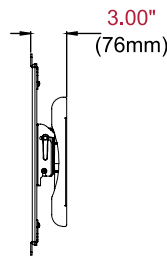

- Extends 21.32" (542mm) from the wall
- Retracts to 3.00" (76mm) to save space
- +15/-5° of tilt for optimal viewing angles
- Up to ±90° of pivot allows for perfect display positioning
- ±5° of roll for post installation display leveling
- Mount fits displays with mounting patterns 200 x 100 to 400 x 400mm
- The I-Shaped Adaptor plate's innovative design helps avoid blocking connections on back of display
- Includes all necessary wall and display attachment hardware

Model Numbers

WARRANTY: Limited 5-year

PA762-UNMH Hospitality Articulating Wall Mount for 39" to 90" Displays

Product Specifications

	DIMENSIONS (W x H x D)	PRODUCT WEIGHT	LOAD CAPACITY	FINISH	AVAILABLE COLORS
PA762-UNMH	23.42" x 16.75" x 3.00" (595 x 436 x 76mm)	21.00lb (9.50kg)	150lb (68kg)	Scratch Resistant Fused Epoxy	Gloss Black

Package Specifications

	PACKAGE SIZE (W x H x D)	PACKAGE SHIP WEIGHT	PACKAGE UPC CODE	PACKAGE CONTENTS	UNITS IN PACKAGE
PA762-UNMH	27.50" x 3.50" x 16.00" (698 x 89 x 407mm)	24.8lbs (11.25kg)	735029320746	Wall Mount, Wall and Display Installation Hardware, Installation Instructions	1

All dimensions = inch (mm)

TOP VIEW

WALL PLATE DETAIL

FRONT VIEW

SIDE VIEW COLLAPSED

**SIDE VIEW EXTENDED
+15°/-5 TILT**

Architect Specifications

The Hospitality Articulating Wall Mount shall be a Peerless-AV model PA762-UNMH and shall be located where indicated on the plans. Assembly and installation shall be done according to instructions provided by the manufacturer.