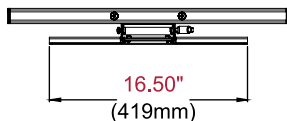

Model Numbers

WARRANTY: Limited 5-year

PA762-UNMH Hospitality Articulating Wall Mount for 39" to 90" Displays

Product Specifications

	DIMENSIONS (W x H x D)	PRODUCT WEIGHT	LOAD CAPACITY	FINISH	AVAILABLE COLORS
PA762-UNMH	23.42" x 16.75" x 3.00" (595 x 436 x 76mm)	21.00lb (9.50kg)	150lb (68kg)	Scratch Resistant Fused Epoxy	Gloss Black

Package Specifications

	PACKAGE SIZE (W x H x D)	PACKAGE SHIP WEIGHT	PACKAGE UPC CODE	PACKAGE CONTENTS	UNITS IN PACKAGE
PA762-UNMH	27.50" x 3.50" x 16.00" (698 x 89 x 407mm)	24.8lbs (11.25kg)	735029320746	Wall Mount, Wall and Display Installation Hardware, Installation Instructions	1

All dimensions = inch (mm)

TOP VIEW