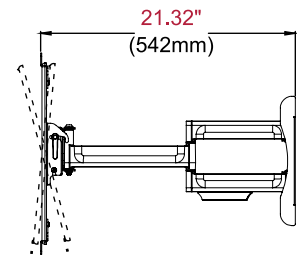

- Extends 21.32" (542mm) from the wall
- Retracts to 3.00" (76mm) to save space
- +15/-5° of tilt for optimal viewing angles
- Up to ±90° of pivot allows for perfect display positioning
- ±5° of roll for post installation display leveling
- Mount fits displays with mounting patterns 200 x 100 to 400 x 400mm
- The I-Shaped Adaptor plate's innovative design helps avoid blocking connections on back of display
- Includes all necessary wall and display attachment hardware

Model Numbers

WARRANTY: Limited 5-year

PA762-UNMH Hospitality Articulating Wall Mount for 39" to 90" Displays

Product Specifications

	DIMENSIONS (W x H x D)	PRODUCT WEIGHT	LOAD CAPACITY	FINISH	AVAILABLE COLORS
PA762-UNMH	23.42" x 16.75" x 3.00" (595 x 436 x 76mm)	21.00lb (9.50kg)	150lb (68kg)	Scratch Resistant Fused Epoxy	Gloss Black

Package Specifications

	PACKAGE SIZE (W x H x D)	PACKAGE SHIP WEIGHT	PACKAGE UPC CODE	PACKAGE CONTENTS	UNITS IN PACKAGE
PA762-UNMH	27.50" x 3.50" x 16.00" (698 x 89 x 407mm)	24.8lbs (11.25kg)	735029320746	Wall Mount, Wall and Display Installation Hardware, Installation Instructions	1

All dimensions = inch (mm)

TOP VIEW

WALL PLATE DETAIL

FRONT VIEW

SIDE VIEW COLLAPSED

**SIDE VIEW EXTENDED
+15°/-5 TILT**

Architect Specifications

The Hospitality Articulating Wall Mount shall be a Peerless-AV model PA762-UNMH and shall be located where indicated on the plans. Assembly and installation shall be done according to instructions provided by the manufacturer.