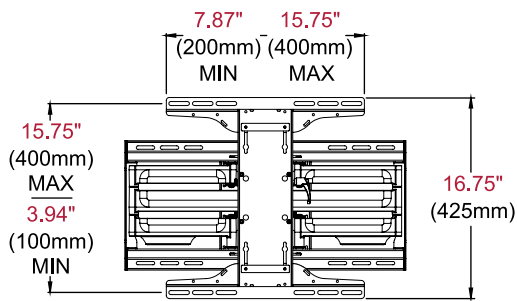

- Extends 21.32" (542mm) from the wall
- Retracts to 3.00" (76mm) to save space
- +15/-5° of tilt for optimal viewing angles
- Up to ±90° of pivot allows for perfect display positioning
- ±5° of roll for post installation display leveling
- Mount fits displays with mounting patterns 200 x 100 to 400 x 400mm
- The I-Shaped Adaptor plate's innovative design helps avoid blocking connections on back of display
- Includes all necessary wall and display attachment hardware

Model Numbers

WARRANTY: Limited 5-year

PA762-UNMH Hospitality Articulating Wall Mount for 39" to 90" Displays

Product Specifications

	DIMENSIONS (W x H x D)	PRODUCT WEIGHT	LOAD CAPACITY	FINISH	AVAILABLE COLORS
PA762-UNMH	23.42" x 16.75" x 3.00" (595 x 436 x 76mm)	21.00lb (9.50kg)	150lb (68kg)	Scratch Resistant Fused Epoxy	Gloss Black

Package Specifications

	PACKAGE SIZE (W x H x D)	PACKAGE SHIP WEIGHT	PACKAGE UPC CODE	PACKAGE CONTENTS	UNITS IN PACKAGE
PA762-UNMH	27.50" x 3.50" x 16.00" (698 x 89 x 407mm)	24.8lbs (11.25kg)	735029320746	Wall Mount, Wall and Display Installation Hardware, Installation Instructions	1

All dimensions = inch (mm)

TOP VIEW

WALL PLATE DETAIL

FRONT VIEW

SIDE VIEW COLLAPSED

**SIDE VIEW EXTENDED
+15°/-5 TILT**

Architect Specifications

The Hospitality Articulating Wall Mount shall be a Peerless-AV model PA762-UNMH and shall be located where indicated on the plans. Assembly and installation shall be done according to instructions provided by the manufacturer.