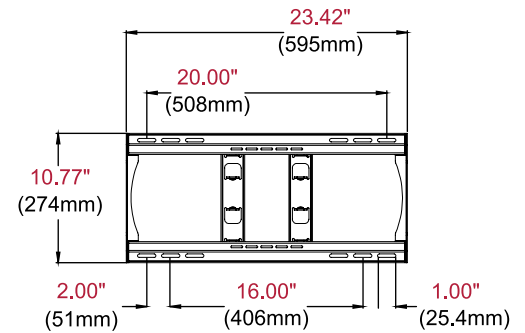

- Extends 21.32" (542mm) from the wall
- Retracts to 3.00" (76mm) to save space
- +15/-5° of tilt for optimal viewing angles
- Up to ±90° of pivot allows for perfect display positioning
- ±5° of roll for post installation display leveling
- Mount fits displays with mounting patterns 200 x 100 to 400 x 400mm
- The I-Shaped Adaptor plate's innovative design helps avoid blocking connections on back of display
- Includes all necessary wall and display attachment hardware

Model Numbers

WARRANTY: Limited 5-year

PA762-UNMH Hospitality Articulating Wall Mount for 39" to 90" Displays

Product Specifications

	DIMENSIONS (W x H x D)	PRODUCT WEIGHT	LOAD CAPACITY	FINISH	AVAILABLE COLORS
PA762-UNMH	23.42" x 16.75" x 3.00" (595 x 436 x 76mm)	21.00lb (9.50kg)	150lb (68kg)	Scratch Resistant Fused Epoxy	Gloss Black

Package Specifications

	PACKAGE SIZE (W x H x D)	PACKAGE SHIP WEIGHT	PACKAGE UPC CODE	PACKAGE CONTENTS	UNITS IN PACKAGE
PA762-UNMH	27.50" x 3.50" x 16.00" (698 x 89 x 407mm)	24.8lbs (11.25kg)	735029320746	Wall Mount, Wall and Display Installation Hardware, Installation Instructions	1

All dimensions = inch (mm)

TOP VIEW

WALL PLATE DETAIL

FRONT VIEW

SIDE VIEW COLLAPSED

**SIDE VIEW EXTENDED
+15°/-5 TILT**

Architect Specifications

The Hospitality Articulating Wall Mount shall be a Peerless-AV model PA762-UNMH and shall be located where indicated on the plans. Assembly and installation shall be done according to instructions provided by the manufacturer.