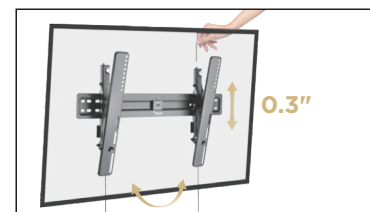

## Profile to Wall

1.2"

## ULTRA SLIM TILT PRODUCT DESCRIPTION

The Starburst SB-3770UST is an ULTRA SLIM TILT TV WALL MOUNT fits most 37-70" TV's up to 77 pounds. Positioned only 1.2" from the wall, the Starburst SB-3770UST provides a modern picture frame effect with the added benefit of a tilt option to insure the perfect viewing angle. Other Special features built in bubble level, Smooth Lateral Shift for off center studs, quick release spring lock and post installation fine-tuning level adjustment. Includes a 5-year limited warranty. UL Certified.

### Features:

- Fits most 37-70" TVs
- ULTRA SLIM 1.2" profile
- Max Weight Capacity 77 lbs
- Built in Bubble Level
- Toolless Tilting: easily adjust tilt for enhanced viewing position or remove glare
- Quick Release SPRING LOCK: pull straps to lock or unlock TV
- Post Installation Screen Leveling for perfect placement
- Lateral Shift for off center studs
- Cable Management
- Eco-Friendly No Styrofoam packaging

**Fine-Tuning Level Adjustment** allows for easy post-installation positioning.

**Toolless Tilting Mechanism** reduces eye and neck pain by optimizing viewing angles.

**Smooth Lateral Shift** slides L/R to solve off-center studs for perfect TV placement.