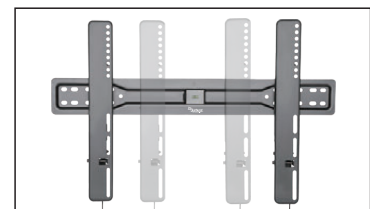

## ULTRA SLIM TILT PRODUCT DESCRIPTION

The Starburst SB-3770UST is an ULTRA SLIM TILT TV WALL MOUNT fits most 37-70" TV's up to 77 pounds. Positioned only 1.2" from the wall, the Starburst SB-3770UST provides a modern picture frame effect with the added benefit of a tilt option to insure the perfect viewing angle. Other Special features built in bubble level, Smooth Lateral Shift for off center studs, quick release spring lock and post installation fine-tuning level adjustment. Includes a 5-year limited warranty. UL Certified.

### Features:

- Fits most 37-70" TVs
- ULTRA SLIM 1.2" profile
- Max Weight Capacity 77 lbs
- Built in Bubble Level
- Toolless Tilting: easily adjust tilt for enhanced viewing position or remove glare
- Quick Release SPRING LOCK: pull straps to lock or unlock TV
- Post Installation Screen Leveling for perfect placement
- Lateral Shift for off center studs
- Cable Management
- Eco-Friendly No Styrofoam packaging

**Fine-Tuning Level Adjustment** allows for easy post-installation positioning.

**Toolless Tilting Mechanism** reduces eye and neck pain by optimizing viewing angles.

**Smooth Lateral Shift** slides L/R to solve off-center studs for perfect TV placement.