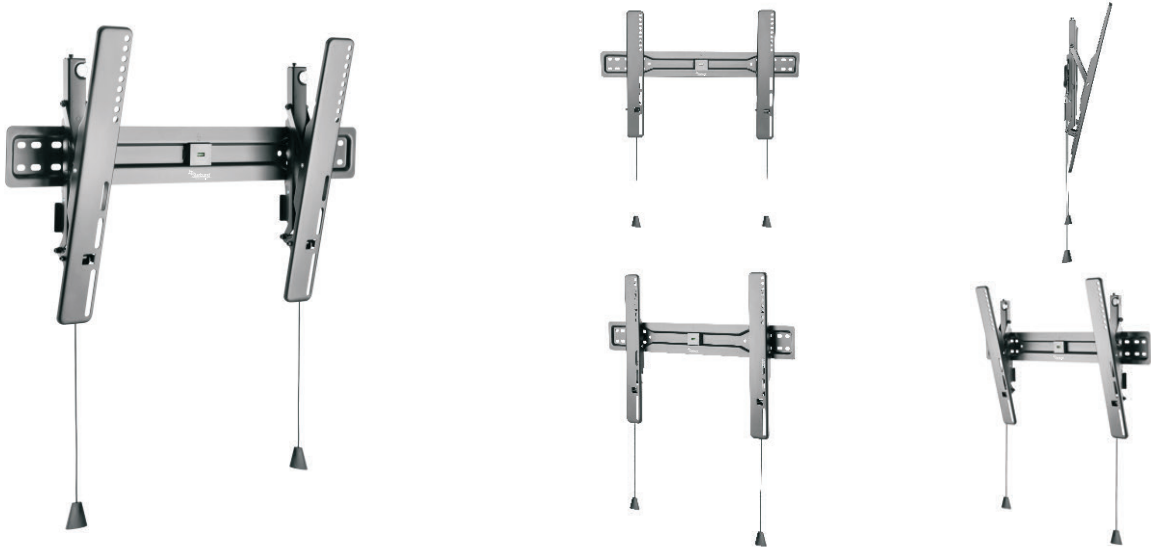

STARBURST TECHNOLOGIES

ULTRA SLIM TILT 37-70" TV Mount

SB-3770UST

SPECIFICATIONS:

UPC CODE	TV Size Range	MAX Weight Capacity	Profile to Wall	TILT	Mounting Pattern (Universal VESA)	UL LISTED	Warranty
85003493046	37-70"	77 lbs	1.2" when flush to wall	+0 / -12 degrees	200x200, 300x200, 300x300 400x200, 400x300, 400x400 600x400	UL LISTED	5 Years

UNIT DIMENSIONS:

Product Width Left to Right	Product Height Top to Bottom	QTY/CARTON	DIMENSIONS OF CARTON BOX	Carton Weight
27.6"	17.7"	1 PC/CTN	30x8x3.25"	9 lbs