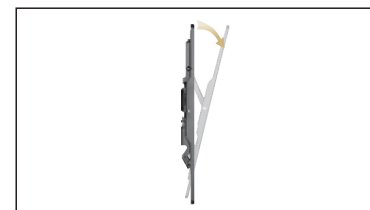

## Profile to Wall

1.2"

## ULTRA SLIM TILT PRODUCT DESCRIPTION

The Starburst SB-3770UST is an ULTRA SLIM TILT TV WALL MOUNT fits most 37-70" TV's up to 77 pounds. Positioned only 1.2" from the wall, the Starburst SB-3770UST provides a modern picture frame effect with the added benefit of a tilt option to insure the perfect viewing angle. Other Special features built in bubble level, Smooth Lateral Shift for off center studs, quick release spring lock and post installation fine-tuning level adjustment. Includes a 5-year limited warranty. UL Certified.

### Features:

- Fits most 37-70" TVs
- ULTRA SLIM 1.2" profile
- Max Weight Capacity 77 lbs
- Built in Bubble Level
- Toolless Tilting: easily adjust tilt for enhanced viewing position or remove glare
- Quick Release SPRING LOCK: pull straps to lock or unlock TV
- Post Installation Screen Leveling for perfect placement
- Lateral Shift for off center studs
- Cable Management
- Eco-Friendly No Styrofoam packaging

**Fine-Tuning Level Adjustment** allows for easy post-installation positioning.

**Toolless Tilting Mechanism** reduces eye and neck pain by optimizing viewing angles.

**Smooth Lateral Shift** slides L/R to solve off-center studs for perfect TV placement.