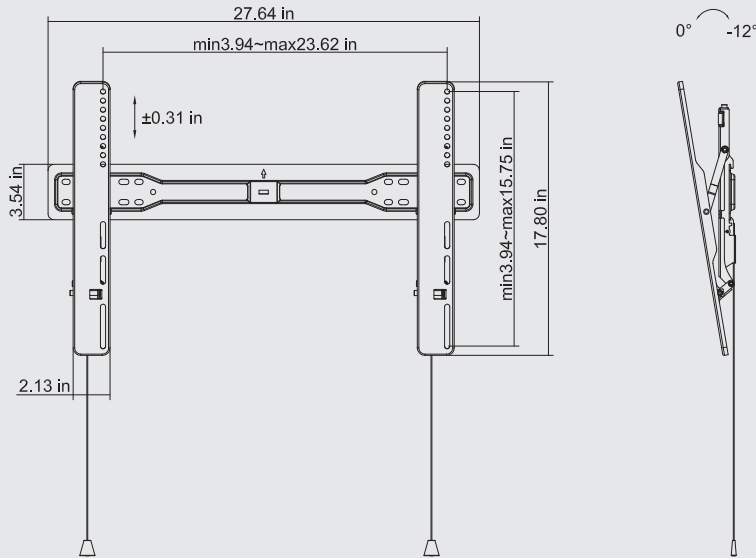

## Profile to Wall

1.2"

### Features:

- Fits most 37-70" TVs
- ULTRA SLIM 1.2" profile
- Max Weight Capacity 77 lbs
- Built in Bubble Level
- Toolless Tilting: easily adjust tilt for enhanced viewing position or remove glare
- Quick Release SPRING LOCK: pull straps to lock or unlock TV
- Post Installation Screen Leveling for perfect placement
- Lateral Shift for off center studs
- Cable Management
- Eco-Friendly No Styrofoam packaging

**Fine-Tuning Level Adjustment** allows for easy post-installation positioning.

**Toolless Tilting Mechanism** reduces eye and neck pain by optimizing viewing angles.

**Smooth Lateral Shift** slides L/R to solve off-center studs for perfect TV placement.

### SPECIFICATIONS:

UPC CODE	TV Size Range	MAX Weight Capacity	Profile to Wall	TILT	Mounting Pattern (Universal VESA)	UL LISTED	Warranty
85003493046	37-70"	77 lbs	1.2" when flush to wall	+0 / -12 degrees	200x200, 300x200, 300x300 400x200, 400x300, 400x400 600x400	UL LISTED	5 Years