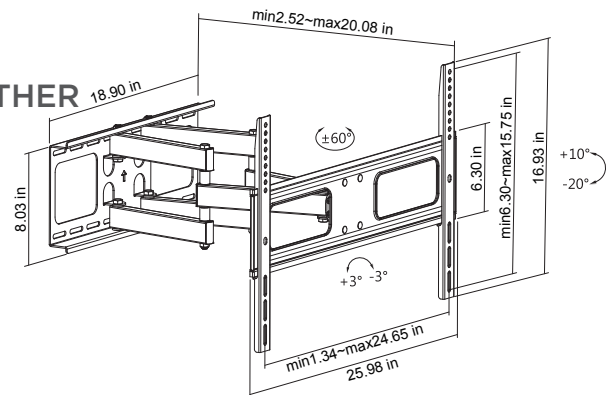

Specifications

Screen Size	Weight Capacity	VESA
32"-60"	50kg/110lbs	200x200 300x200 300x300 400x200 400x300 400x400
Profile to Wall	Tilt Range	Swivel Range
60-473mm/2.4"-18.6"	+10° - -20°	+90° - -90°
Screen Level	Curved TV	Strength Tested
+3° - -3°	Yes	Three Times

SB-3765ART-D-W

OUTDOOR WEATHER
PROOF SERIES

dual arm

COMING SOON

Specifications

Screen Size	Weight Capacity	VESA
37"-65"	50kg/110lbs	200x200 300x200 300x300 400x200 400x300 400x400 600x400
Profile to Wall	Tilt Range	Swivel Range
64-510mm/2.5"-20.1"	+10°--20°	+60°--60
Screen Level	Curved TV	Strength Tested
+3° - -3°	Yes	Three Times

OUTDOOR WEATHERPROOF

Anti-Theft Design
perfect for public places

SB-3780WMT-W

OUTDOOR WEATHERPROOF SERIES

FIXED-TILT

COMING SOON

Specifications

Screen Size	Weight Capacity	VESA
37"-80"	80kg/176lbs	200x200 300x200 300x300 400x200 400x300 400x400 600x400
Profile to Wall	Tilt Range	Anti-theft
54mm/2.1"	+5° - -10°	Yes
Screen Level	Curved TV	Strength Tested
+5° ~ -5°	Yes	Four Times