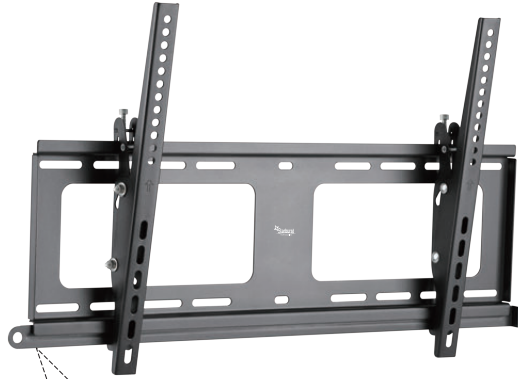

Specifications

Screen Size	Weight Capacity	VESA
32"-60"	50kg/110lbs	200x200 300x200 300x300 400x200 400x300 400x400
Profile to Wall	Tilt Range	Swivel Range
60-473mm/2.4"-18.6"	+10° - -20°	+90° - -90°
Screen Level	Curved TV	Strength Tested
+3° - -3°	Yes	Three Times

SB-3765ART-D-W

OUTDOOR WEATHER
PROOF SERIES

dual arm

COMING SOON

Specifications

Screen Size	Weight Capacity	VESA
37"-65"	50kg/110lbs	200x200 300x200 300x300 400x200 400x300 400x400 600x400
Profile to Wall	Tilt Range	Swivel Range
64-510mm/2.5"-20.1"	+10°--20°	+60°--60
Screen Level	Curved TV	Strength Tested
+3° - -3°	Yes	Three Times

OUTDOOR WEATHERPROOF

Anti-Theft Design
perfect for public places

SB-3780WMT-W

OUTDOOR WEATHERPROOF SERIES

FIXED-TILT

COMING SOON

Specifications

Screen Size	Weight Capacity	VESA
37"-80"	80kg/176lbs	200x200 300x200 300x300 400x200 400x300 400x400 600x400
Profile to Wall	Tilt Range	Anti-theft
54mm/2.1"	+5° - -10°	Yes
Screen Level	Curved TV	Strength Tested
+5° ~ -5°	Yes	Four Times