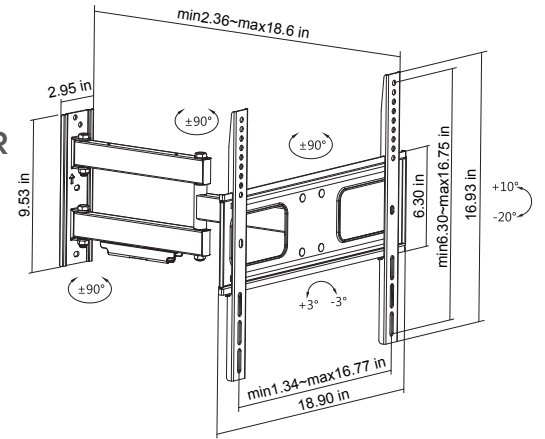

Specifications

Screen Size	Weight Capacity	VESA
32"-60"	50kg/110lbs	200x200 300x200 300x300 400x200 400x300 400x400
Profile to Wall	Tilt Range	Swivel Range
60-473mm/2.4"-18.6"	+10° - -20°	+90° - -90°
Screen Level	Curved TV	Strength Tested
+3° - -3°	Yes	Three Times

SB-3765ART-D-W

OUTDOOR WEATHER
PROOF SERIES

dual arm

COMING SOON

Specifications

Screen Size	Weight Capacity	VESA
37"-65"	50kg/110lbs	200x200 300x200 300x300 400x200 400x300 400x400 600x400
Profile to Wall	Tilt Range	Swivel Range
64-510mm/2.5"-20.1"	+10°--20°	+60°--60
Screen Level	Curved TV	Strength Tested
+3° - -3°	Yes	Three Times

OUTDOOR WEATHERPROOF

Anti-Theft Design
perfect for public places

SB-3780WMT-W

OUTDOOR WEATHERPROOF SERIES

FIXED-TILT

COMING SOON

Specifications

Screen Size	Weight Capacity	VESA
37"-80"	80kg/176lbs	200x200 300x200 300x300 400x200 400x300 400x400 600x400
Profile to Wall	Tilt Range	Anti-theft
54mm/2.1"	+5° - -10°	Yes
Screen Level	Curved TV	Strength Tested
+5° ~ -5°	Yes	Four Times