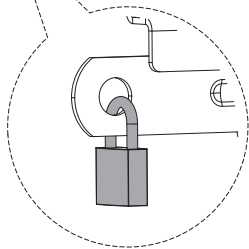

Specifications

Screen Size	Weight Capacity	VESA
32"-60"	50kg/110lbs	200x200 300x200 300x300 400x200 400x300 400x400
Profile to Wall	Tilt Range	Swivel Range
60-473mm/2.4"-18.6"	+10° - -20°	+90° - -90°
Screen Level	Curved TV	Strength Tested
+3° - -3°	Yes	Three Times

SB-3765ART-D-W

OUTDOOR WEATHER
PROOF SERIES

dual arm

COMING SOON

Specifications

Screen Size	Weight Capacity	VESA
37"-65"	50kg/110lbs	200x200 300x200 300x300 400x200 400x300 400x400 600x400
Profile to Wall	Tilt Range	Swivel Range
64-510mm/2.5"-20.1"	+10°--20°	+60°--60
Screen Level	Curved TV	Strength Tested
+3° - -3°	Yes	Three Times

OUTDOOR WEATHERPROOF

Anti-Theft Design
perfect for public places

SB-3780WMT-W

OUTDOOR WEATHERPROOF SERIES

FIXED-TILT

COMING SOON

Specifications

Screen Size	Weight Capacity	VESA
37"-80"	80kg/176lbs	200x200 300x200 300x300 400x200 400x300 400x400 600x400
Profile to Wall	Tilt Range	Anti-theft
54mm/2.1"	+5° - -10°	Yes
Screen Level	Curved TV	Strength Tested
+5° ~ -5°	Yes	Four Times