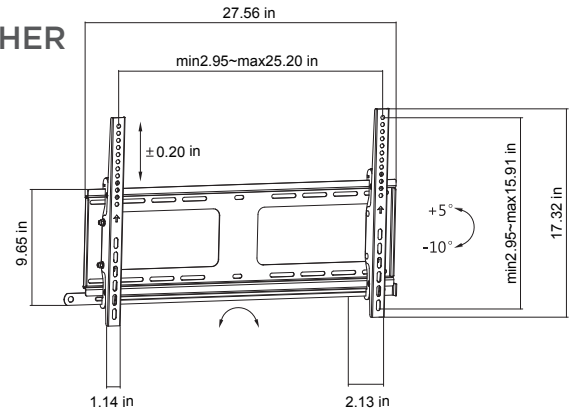

Specifications

Screen Size	Weight Capacity	VESA
32"-60"	50kg/110lbs	200x200 300x200 300x300 400x200 400x300 400x400
Profile to Wall	Tilt Range	Swivel Range
60-473mm/2.4"-18.6"	+10° - -20°	+90° - -90°
Screen Level	Curved TV	Strength Tested
+3° - -3°	Yes	Three Times

SB-3765ART-D-W

OUTDOOR WEATHER
PROOF SERIES

dual arm

COMING SOON

Specifications

Screen Size	Weight Capacity	VESA
37"-65"	50kg/110lbs	200x200 300x200 300x300 400x200 400x300 400x400 600x400
Profile to Wall	Tilt Range	Swivel Range
64-510mm/2.5"-20.1"	+10°--20°	+60°--60
Screen Level	Curved TV	Strength Tested
+3° - -3°	Yes	Three Times

OUTDOOR WEATHERPROOF

Anti-Theft Design
perfect for public places

SB-3780WMT-W

OUTDOOR WEATHERPROOF SERIES

FIXED-TILT

COMING SOON

Specifications

Screen Size	Weight Capacity	VESA
37"-80"	80kg/176lbs	200x200 300x200 300x300 400x200 400x300 400x400 600x400
Profile to Wall	Tilt Range	Anti-theft
54mm/2.1"	+5° - -10°	Yes
Screen Level	Curved TV	Strength Tested
+5° ~ -5°	Yes	Four Times