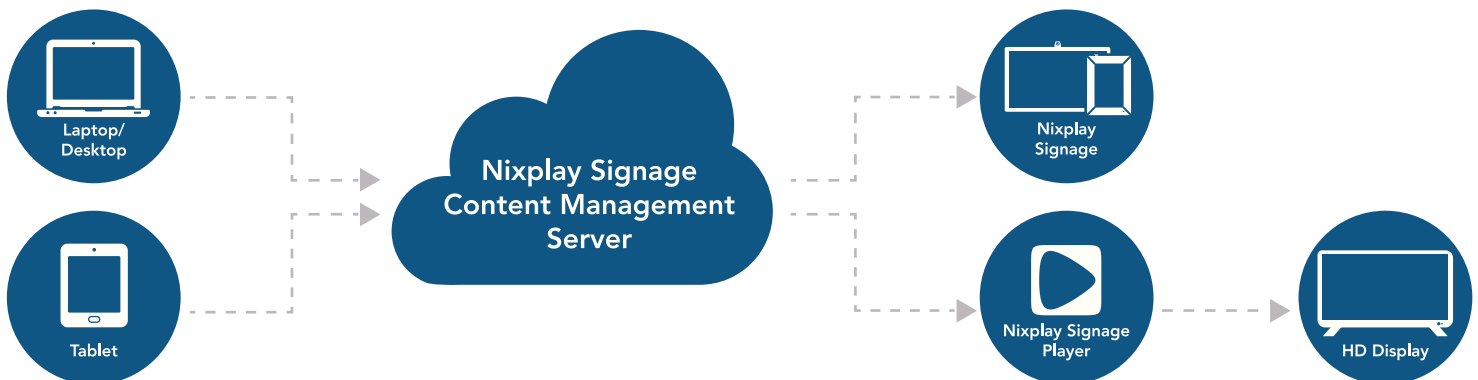

## Digital Menu Board

- Feature scheduled daily or seasonal specials
- Enhance ambiance with creative content and music
- Provide the latest food and beverage options

## Nixplay Signage

Enhance your messaging, Transform your business.

At Nixplay Signage, we offer integrated, out-of-the-box, WiFi digital signage solutions that are simple, scalable, and affordable.

Nixplay Signage Displays are powered by our Nixplay Signage Software, allowing you to manage your content remotely. Content is in your control and displayed seamlessly, saving time and cost.

## How it Works