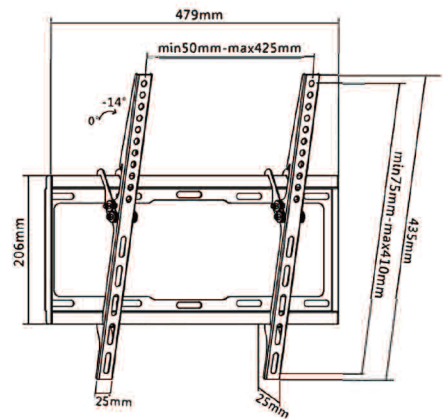

Tilt Wall Mount with Open Wall Plate

SB-3255WMT
FOR 32" TO 55" DISPLAYS

STARBURST TECHNOLOGIES: Empowering Communication Networks since 1986

Starburst Technologies (STARBURST) TV-DISPLAY Wall Mounts offer an unbeatable combination of quality and cost effective price point. Each mount has been designed to work not only in the home, but also in the more demanding Commercial-Hospitality environment. All STARBURST mounts adhere to both ETL and UL specifications.

The **SB-3255WMT** is a tilt wall mount, designed to make the maximum use of a minimum of space. It can position the display as close as 1" to the wall which is ideal for low-profile applications.

SB-3255WMT

HOSPITALITY SILVER SERIES

Specifications

| Screen Size | Weight Capacity | VESA |
|-----------------|-----------------|------------------------------------|
| 32"-55" | 35kg/77lbs | 200x200 300x300 400x200 400x400 |
| Profile to Wall | Tilt Range | Bubble Level |
| 25mm/0.98" | 0° - -14° | No |
| Spring Lock | Curved TV | Strength Tested |
| No | Yes | Four Times |