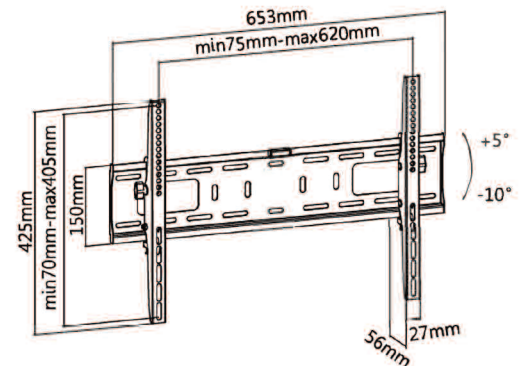

Tilt Wall Mount

SB-3265WMT
FOR 32" TO 65" DISPLAYS

STARBURST TECHNOLOGIES: Empowering Communication Networks since 1986

Starburst Technologies (Starburst) TV-DISPLAY Wall Mounts offer an unbeatable combination of quality and cost effective price point. Each mount has been designed to work not only in the home, but also in the more demanding Commercial-Hospitality environment. All Starburst mounts are built to a higher Commercial-Hospitality grade standard.

The **SB-3265WMT** is a tilt wall mount, designed to make the maximum use of a minimum of space. It can position the display as close as 2.2" to the wall which makes it an excellent choice for low-profile applications.

HOSPITALITY SILVER SERIES

SB-3265WMT

Specifications

Screen Size	Weight Capacity	VESA
32"-65"	50kg/110lbs	200x200 300x300 400x200 400x400 600x400
Profile to Wall	Tilt Range	Bubble Level
56mm/2.2"	+5° - -10°	Yes
Spring Lock	Curved TV	Strength Tested
No	Yes	Three Times