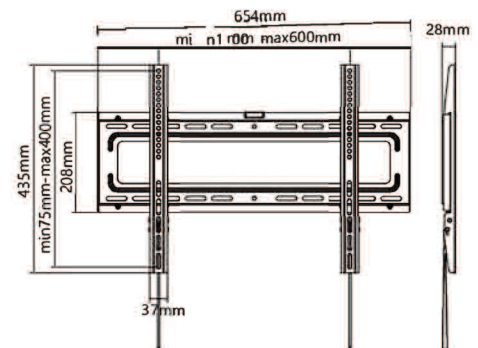

Fixed Wall Mount with Open Wall Plate

SB-3270WM
FOR 32" TO 70" DISPLAYS

STARBURST TECHNOLOGIES: Empowering Communication Networks since 1986

Starburst Technologies (STARBURST) TV-DISPLAY Wall Mounts offer an unbeatable combination of quality and cost effective price point. Each mount has been designed to work not only in the home, but also in the more demanding Commercial-Hospitality environment. All Starburst mounts are built to a higher Commercial-Hospitality grade standard.

The **SB-3270WM** is a fixed wall mount, designed to make the maximum use of a minimum of space. It can position the display as close as 1.1" to the wall which is ideal for low-profile applications.

SB-3270WM

HOSPITALITY GOLD SERIES

Specifications

Screen Size	Weight Capacity	VESA
32"-70"	50kg/110lbs	200x200 300x300 400x200 400x400 600x400
Profile to Wall	Tilt Range	Bubble Level
28mm/1.1"	No	Yes
Spring Lock	Curved TV	Strength Tested
Yes	Yes	Four Times