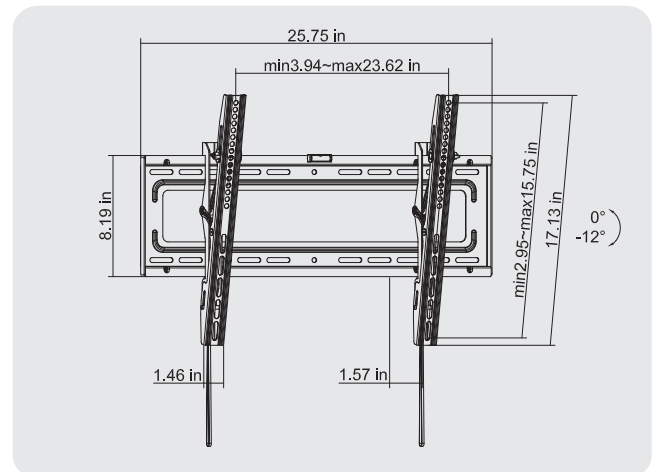

0°~12° freely tilt

Add stiffening ribs to enhance the strength of wall plate

Integrated bubble level assures easy installation alignment

Automatically click-in spring lock help TV brackets snap into place for added safety

Lateral shift allows TV to slide left and right for perfect placement

### Specifications

Screen Size	Weight Capacity	VESA	Profile to Wall	Swivel Range	Strength Tested
32"-70"	50 kg / 110 lbs	200x200 300x300 400x300 400x400 600x400	28mm/1.1"	No	Four Times

### Specifications

Screen Size	Weight Capacity	VESA	Profile to Wall	Swivel Range	Strength Tested
32"-70"	50 kg / 110 lbs	200x200 300x300 400x200 400x400 600x400	40mm/1.57"	No	Four Times