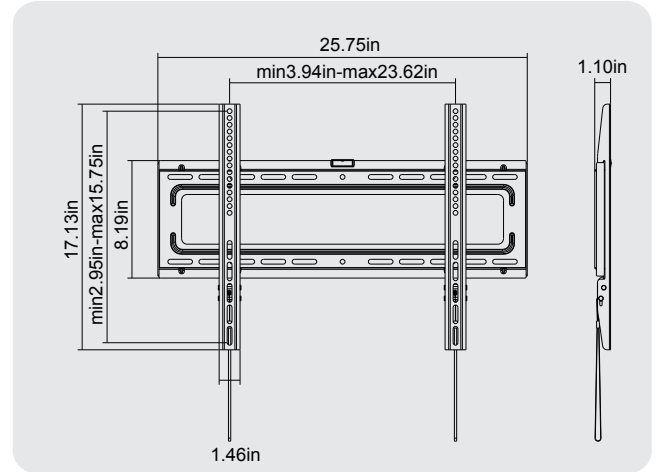

0°~12° freely tilt

Add stiffening ribs to enhance the strength of wall plate

Integrated bubble level assures easy installation alignment

Automatically click-in spring lock help TV brackets snap into place for added safety

Lateral shift allows TV to slide left and right for perfect placement

### Specifications

Screen Size	Weight Capacity	VESA	Profile to Wall	Swivel Range	Strength Tested
32"-70"	50 kg / 110 lbs	200x200 300x300 400x300 400x400 600x400	28mm/1.1"	No	Four Times

### Specifications

Screen Size	Weight Capacity	VESA	Profile to Wall	Swivel Range	Strength Tested
32"-70"	50 kg / 110 lbs	200x200 300x300 400x200 400x400 600x400	40mm/1.57"	No	Four Times