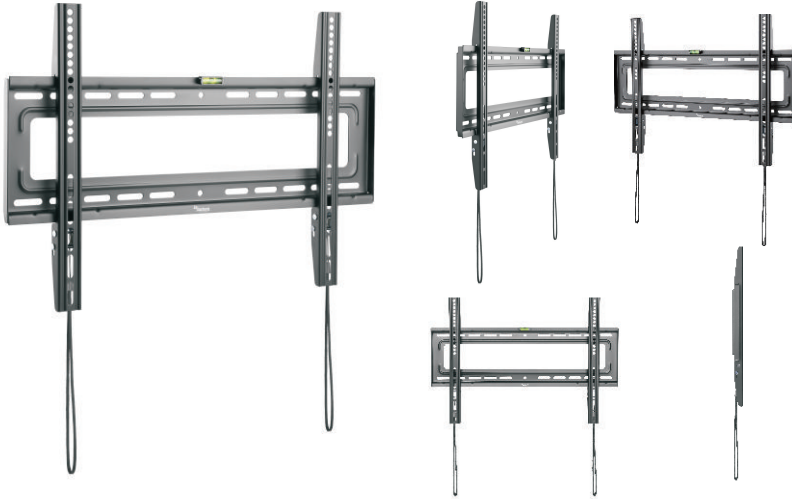

SB-3270WM

Specifications

Screen Size	Weight Capacity	VESA	Profile to Wall	Swivel Range	Strength Tested
32"-70"	50 kg / 110 lbs	200x200 300x300 400x300 400x400 600x400	28mm/1.1"	No	Four Times