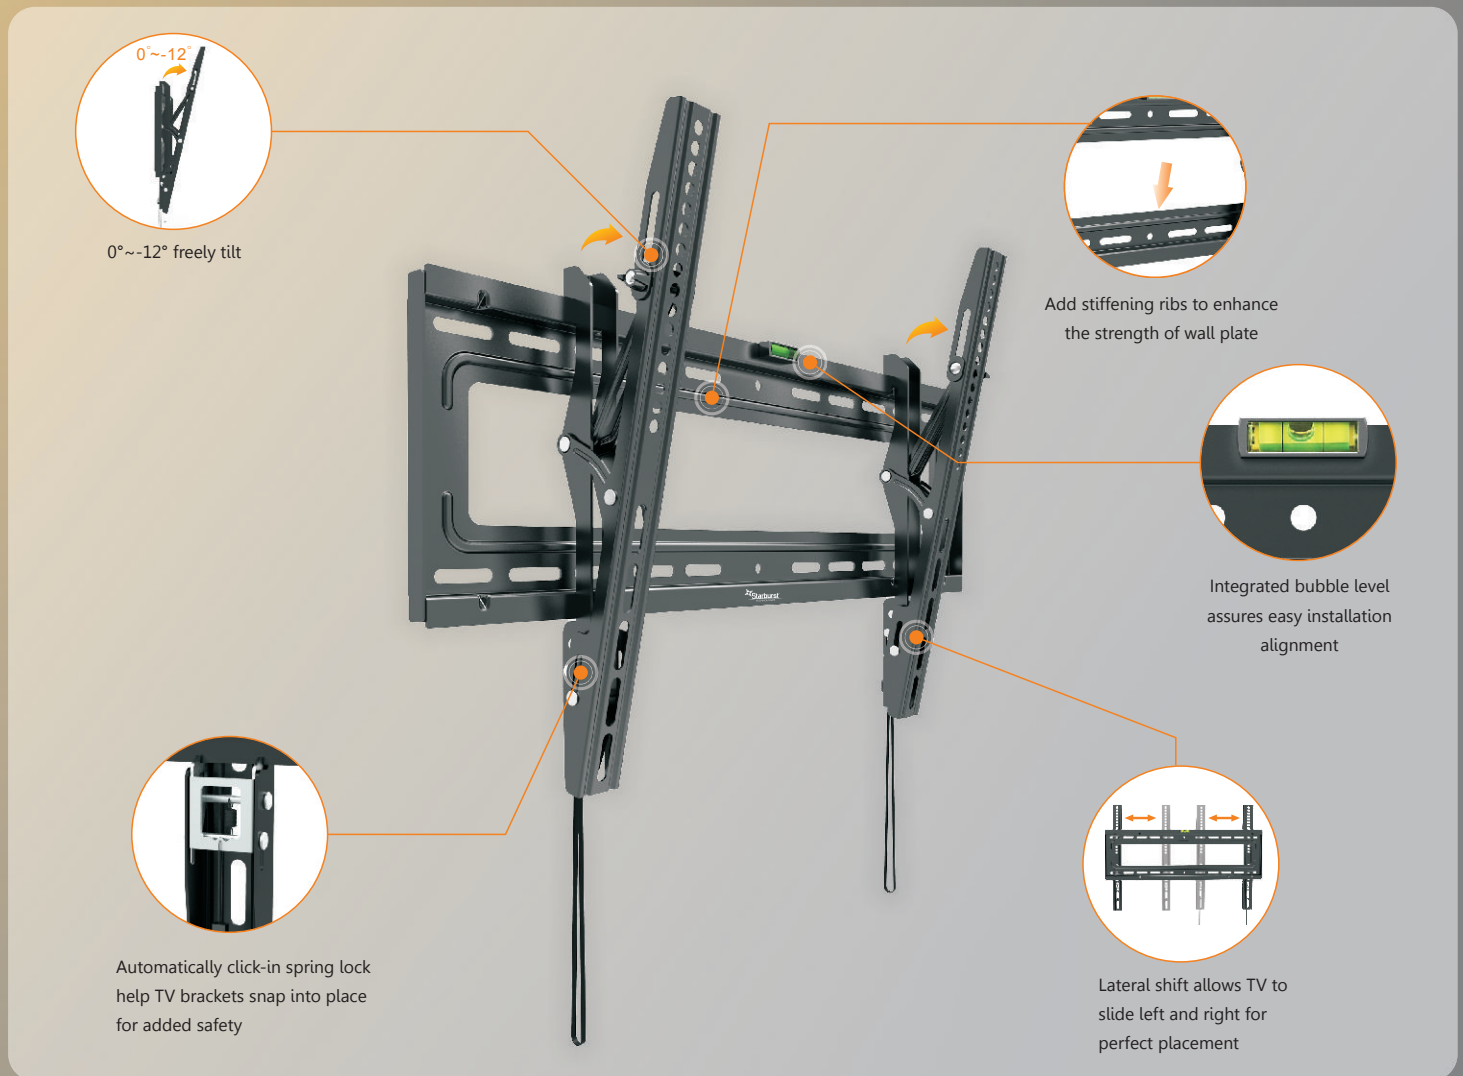

# SB-3270WM/SB- 3270WMT Economy Heavy-duty Fixed & Tilt LCD LED Wall Mount

## WHY STARBURST?

Starburst Technologies (Starburst) TV-DISPLAY Wall Mounts offer an unbeatable combination of quality and cost effective price point. Each mount has been designed to work not only in the home, but also in a more demanding Commercial-hospitality environment.

0°~12° freely tilt

Add stiffening ribs to enhance the strength of wall plate

Integrated bubble level assures easy installation alignment

Automatically click-in spring lock help TV brackets snap into place for added safety

Lateral shift allows TV to slide left and right for perfect placement