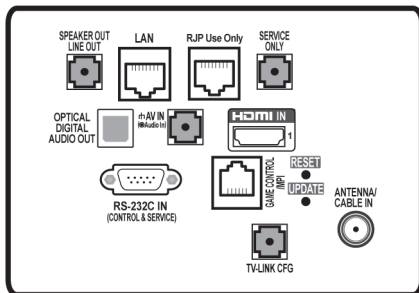

CONNECTIVITY

65" / 55" / 49" / 43"

*Dimensions and jack panels (read / side) may differ from the above image. Please contact your LG sales representative to verify before ordering.