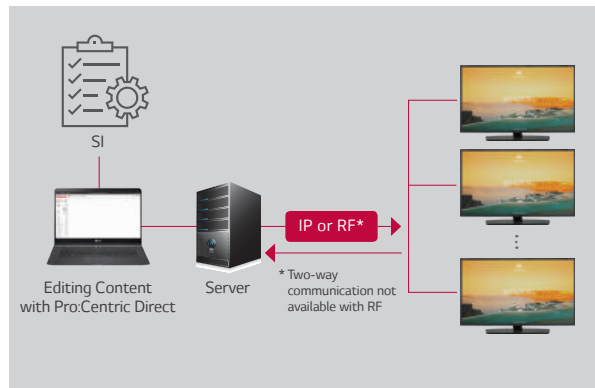

KEY FEATURES

Pro:Idiom

DRM (digital rights management) technology unlocks access to premium content to help assure rapid and broad deployment of HDTV and other high-value digital content.

4K Upscaler

Enjoy Full HD content with 4K UHD quality. The 4K upscaler automatically upgrades Full HD content to UHD through a simple six-step process.

ProCentric Direct

Pro:Centric Direct is a hotel content management system that provides simple editing tools and various solutions such as one-click service and IP network-based remote management. Hoteliers can easily edit the user interface, provide customized service and manage all the property's TVs efficiently.

* Actual UI may differ from what is shown here
When PCS400R and PCD 2.0 are in use, the PCD feature works even in RF infrastructure.

4K Resolution

UHD delivers a resolution four times higher than that of Full HD, which creates a more realistic and immersive television viewing experience. The stunning 8.3 million pixels create flawless images with incredibly vivid detail.

Pro:Centric Enhanced Hospitality UHD TV with Pro:Idiom and Embedded *b*-LAN UT570H SERIES

KEY FEATURES

EZ-Manager

EZ-Manager provides a convenient installation function to automatically choose settings for the Pro:Centric TV without any extra configuration.