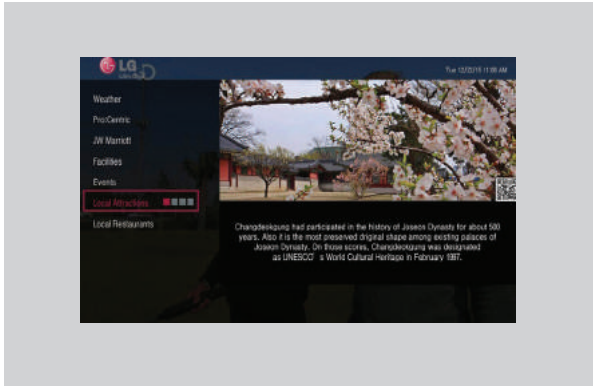

Basic & Easy-to-Use Templates

Pro:Centric Application (PCA) provides basic, easy-to-use templates that can be selected based on customer preference.

Customizable Template & Page

Choose alternative looks for billboards based on your preferences, and edit multiple sections with up to 40 pages of billboards by yourself with this web-based tool.