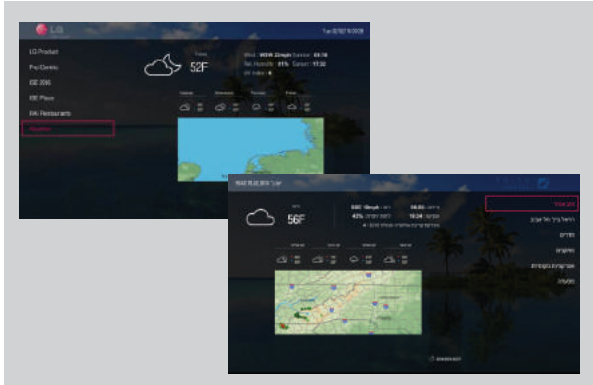

Basic & Easy-to-Use Templates

Pro:Centric Application (PCA) provides basic, easy-to-use templates that can be selected based on customer preference.

Customizable Template & Page

Choose alternative looks for billboards based on your preferences, and edit multiple sections with up to 40 pages of billboards by yourself with this web-based tool.

* Actual UI may differ from what is shown here
When PCS400R and PCD 2.0 are in use, the PCD feature works even in RF infrastructure.

4K Resolution

UHD delivers a resolution four times higher than that of Full HD, which creates a more realistic and immersive television viewing experience. The stunning 8.3 million pixels create flawless images with incredibly vivid detail.