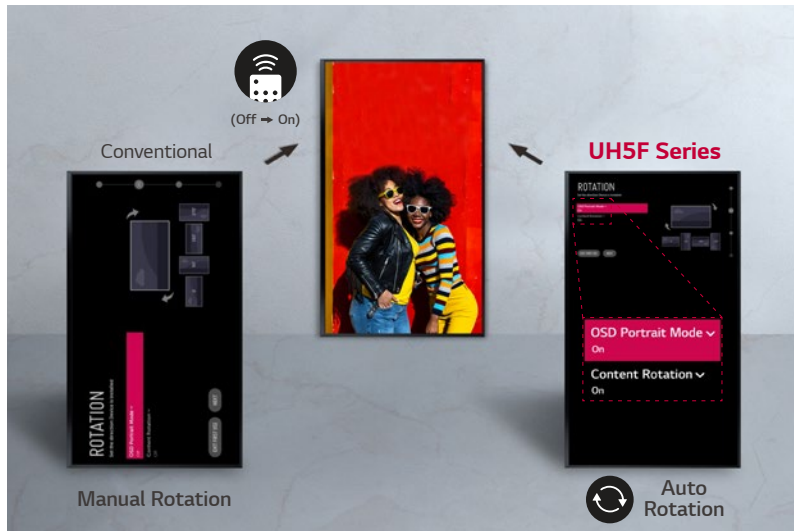

IP5x Certified Design

The IP5x Dust-Proof Certification ensures that the product is completely protected from dust, eliminating the risk of performance degradation.

30° Tilting Installation

The UH5F Series supports 30-degree installation* when placed at a high area, in consideration of the user's comfort for viewing.

* Only supports the landscape installation

Auto Screen Rotation

The UH5F series automatically detects its orientation (landscape or portrait mode) in the initial installation step, so manual rotation set-up process isn't required. The direction of OSD and background contents will be already set when you turn on a display at first.

Fine Adjustment

The UH5F Series is equipped with a "horizontal sensor" which shows users how the device is tilt, so that it can be precisely installed.

Remote Monitoring

The UH5F Series can email notifications to users when there is a problem, such as tilting of the product by external impact, so users can operate the product in a safer manner as they can get the information about the problem right away.