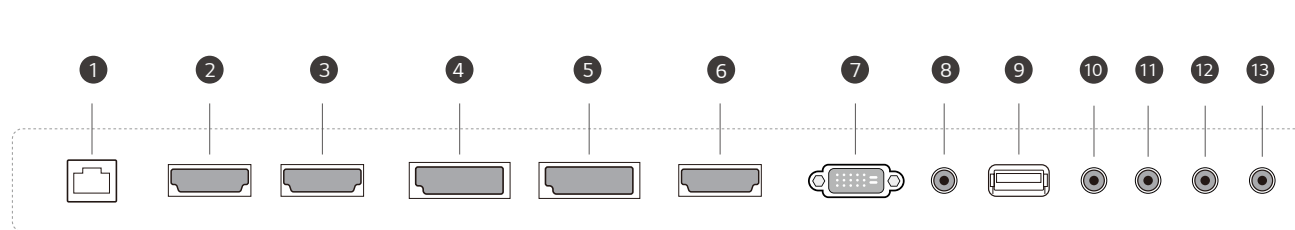

* Network based control

Compatibility with Video Conference System

For the optimum visual meeting, the UH5F series has certified its compatibility with Cisco System that offers powerful and integrated control* for a smarter video conference, eliminating a waste of time for setting up the picture quality or changing input on incoming calls.

* Using an HDMI cable connection

Dimension (unit: mm)

Connectivity

65" | 55" | 49" | 43"

- 1 LAN
- 2 HDMI IN1
- 3 HDMI IN2
- 4 DP IN
- 5 DP OUT
- 6 HDMI IN3
- 7 DVI-D IN
- 8 IR & LIGHT SENSOR
- 9 USB IN
- 10 AUDIO IN
- 11 AUDIO OUT
- 12 RS-232C IN
- 13 RS-232C OUT