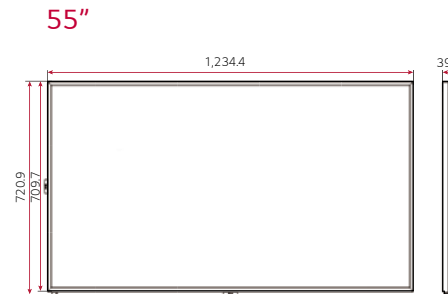

* Using an HDMI cable connection

Dimension (unit: mm)

Connectivity

65" | 55" | 49" | 43"

- 1 LAN
- 2 HDMI IN1
- 3 HDMI IN2
- 4 DP IN
- 5 DP OUT
- 6 HDMI IN3
- 7 DVI-D IN
- 8 IR & LIGHT SENSOR
- 9 USB IN
- 10 AUDIO IN
- 11 AUDIO OUT
- 12 RS-232C IN
- 13 RS-232C OUT