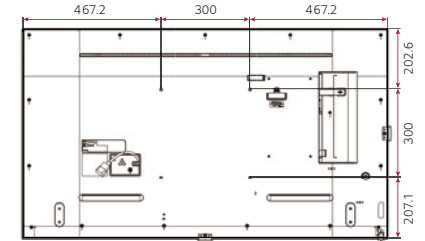

* Using an HDMI cable connection

Dimension (unit: mm)

Connectivity

65" | 55" | 49" | 43"

- 1 LAN
- 2 HDMI IN1
- 3 HDMI IN2
- 4 DP IN
- 5 DP OUT
- 6 HDMI IN3
- 7 DVI-D IN
- 8 IR & LIGHT SENSOR
- 9 USB IN
- 10 AUDIO IN
- 11 AUDIO OUT
- 12 RS-232C IN
- 13 RS-232C OUT