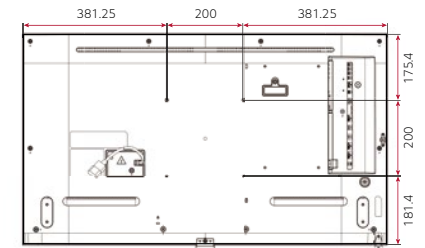

* Using an HDMI cable connection

Dimension (unit: mm)

Connectivity

65" | 55" | 49" | 43"

- 1 LAN
- 2 HDMI IN1
- 3 HDMI IN2
- 4 DP IN
- 5 DP OUT
- 6 HDMI IN3
- 7 DVI-D IN
- 8 IR & LIGHT SENSOR
- 9 USB IN
- 10 AUDIO IN
- 11 AUDIO OUT
- 12 RS-232C IN
- 13 RS-232C OUT