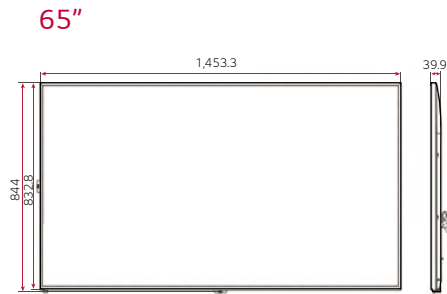

* Using an HDMI cable connection

Dimension (unit: mm)

Connectivity

65" | 55" | 49" | 43"

- 1 LAN
- 2 HDMI IN1
- 3 HDMI IN2
- 4 DP IN
- 5 DP OUT
- 6 HDMI IN3
- 7 DVI-D IN
- 8 IR & LIGHT SENSOR
- 9 USB IN
- 10 AUDIO IN
- 11 AUDIO OUT
- 12 RS-232C IN
- 13 RS-232C OUT