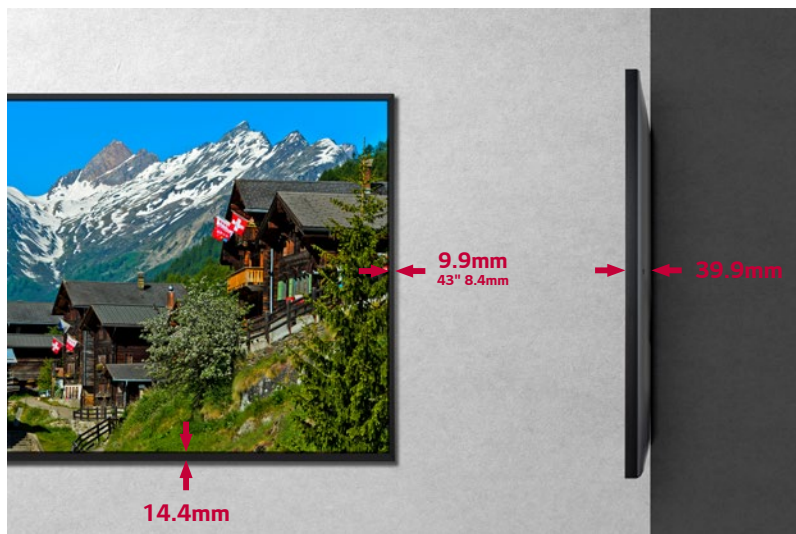

H.264

HEVC

* HEVC : High Efficiency Video Coding

Narrow Bezel & Slim Depth

The UH5F Series has a smaller bezel size and thickness, which saves space and enables easy installation. In addition, it increases the immersive experience from the screen and provides a sophisticated design, improving the décor of the space where the product is installed.