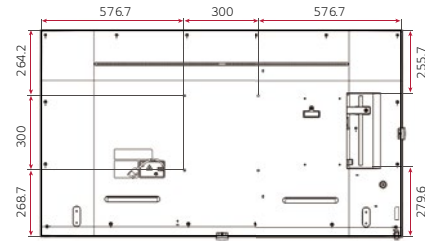

* Using an HDMI cable connection

Dimension (unit: mm)

Connectivity

65" | 55" | 49" | 43"

- 1 LAN
- 2 HDMI IN1
- 3 HDMI IN2
- 4 DP IN
- 5 DP OUT
- 6 HDMI IN3
- 7 DVI-D IN
- 8 IR & LIGHT SENSOR
- 9 USB IN
- 10 AUDIO IN
- 11 AUDIO OUT
- 12 RS-232C IN
- 13 RS-232C OUT