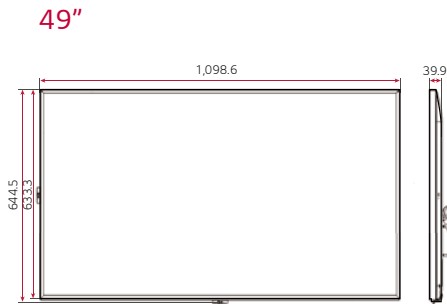

* Using an HDMI cable connection

Dimension (unit: mm)

Connectivity

65" | 55" | 49" | 43"

- 1 LAN
- 2 HDMI IN1
- 3 HDMI IN2
- 4 DP IN
- 5 DP OUT
- 6 HDMI IN3
- 7 DVI-D IN
- 8 IR & LIGHT SENSOR
- 9 USB IN
- 10 AUDIO IN
- 11 AUDIO OUT
- 12 RS-232C IN
- 13 RS-232C OUT