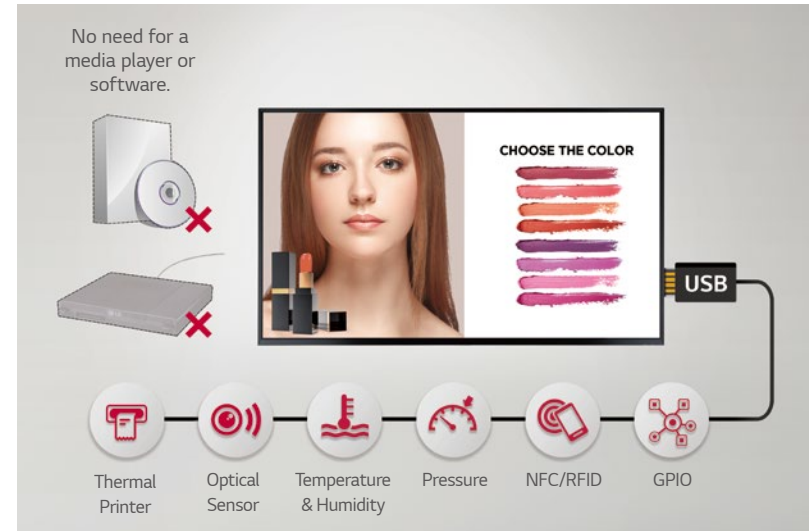

Various Sensor Applications

LG webOS smart signage platform easily supports connections with external sensors such as GPIO, NFC/RFID, temperature sensors, etc, via USB plug-in. The overall cost for maintenance is reduced as there's no need to purchase additional software or media players for creating value-added solutions.