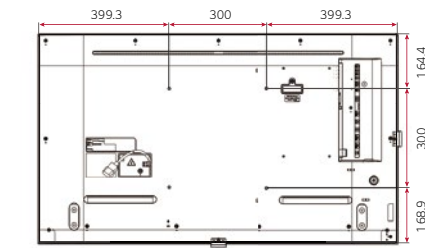

* Using an HDMI cable connection

Dimension (unit: mm)

Connectivity

65" | 55" | 49" | 43"

- 1 LAN
- 2 HDMI IN1
- 3 HDMI IN2
- 4 DP IN
- 5 DP OUT
- 6 HDMI IN3
- 7 DVI-D IN
- 8 IR & LIGHT SENSOR
- 9 USB IN
- 10 AUDIO IN
- 11 AUDIO OUT
- 12 RS-232C IN
- 13 RS-232C OUT