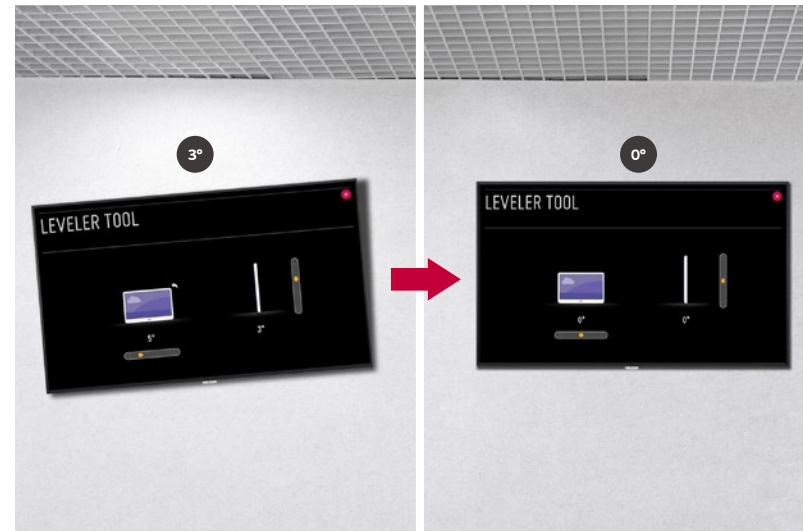

IP5x Certified Design

The IP5x Dust-Proof Certification ensures that the product is completely protected from dust, eliminating the risk of performance degradation.

30° Tilting Installation

The UH5F Series supports 30-degree installation* when placed at a high area, in consideration of the user's comfort for viewing.

* Only supports the landscape installation

Auto Screen Rotation

The UH5F series automatically detects its orientation (landscape or portrait mode) in the initial installation step, so manual rotation set-up process isn't required. The direction of OSD and background contents will be already set when you turn on a display at first.

Fine Adjustment

The UH5F Series is equipped with a "horizontal sensor" which shows users how the device is tilt, so that it can be precisely installed.

Remote Monitoring

The UH5F Series can email notifications to users when there is a problem, such as tilting of the product by external impact, so users can operate the product in a safer manner as they can get the information about the problem right away.

Simple Accessibility

Unlike previous models where various buttons have to be pressed for control, the UH5F Series provides a single joystick to easily facilitate power on/off, input/setting operation, volume control, etc.