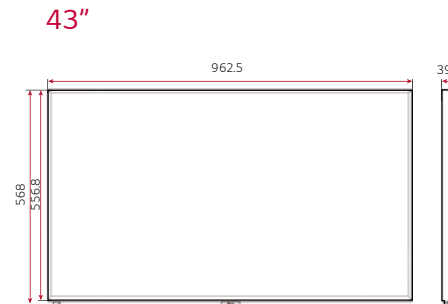

* Using an HDMI cable connection

Dimension (unit: mm)

Connectivity

65" | 55" | 49" | 43"

- 1 LAN
- 2 HDMI IN1
- 3 HDMI IN2
- 4 DP IN
- 5 DP OUT
- 6 HDMI IN3
- 7 DVI-D IN
- 8 IR & LIGHT SENSOR
- 9 USB IN
- 10 AUDIO IN
- 11 AUDIO OUT
- 12 RS-232C IN
- 13 RS-232C OUT