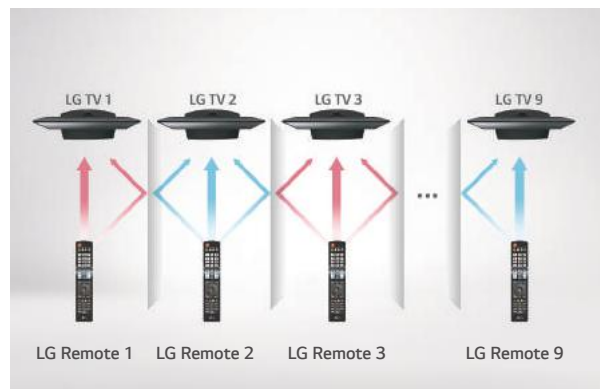

IR Pass Through and Control

The UT347H supports both RS-232/TLM and the new MPI-based External Control Interface (ECI) for external set top box control of the TV and IR Pass Through. This feature provides an integrated two-piece solution using one guest remote control.

* A system is comprised of one LG Commercial Lite display and one LG Commercial set top box.

Public Display Mode

From channel selection to volume level, you can control the TV settings in your hotel's common areas. Public Display Mode also enables restoration of your hotel's default settings on the TVs when required.

Multi-code IR

Multi-code IR* function eliminates any remote control signal interference between TVs in rooms with multiple TVs installed.

* Requires optional multi-code IR remote.

Commercial Lite Guestroom UHD TV with NanoCell Display