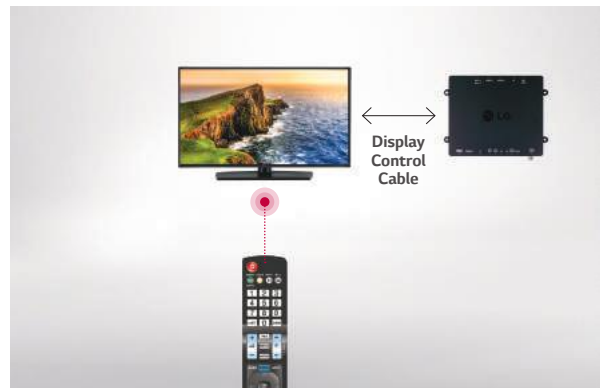

IR Pass Through and Control

The UT347H supports both RS-232/TLM and the new MPI-based External Control Interface (ECI) for external set top box control of the TV and IR Pass Through. This feature provides an integrated two-piece solution using one guest remote control.