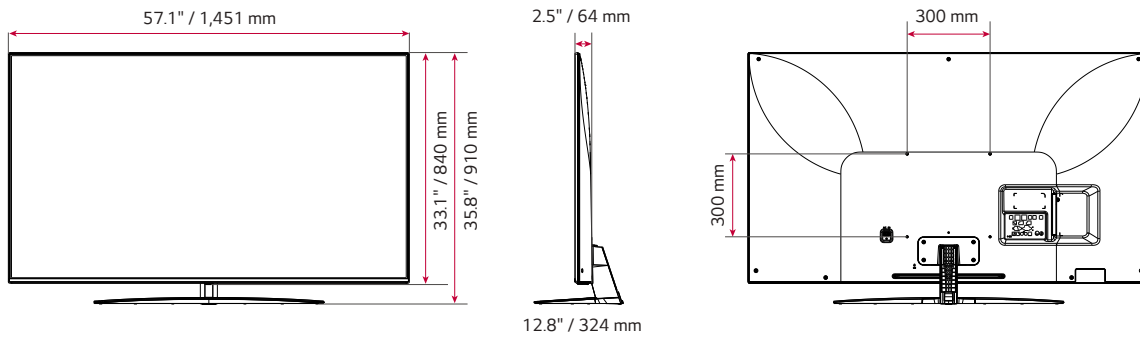

Commercial Lite Guestroom UHD TV with NanoCell Display

UT347H SERIES

DIMENSIONS

65"