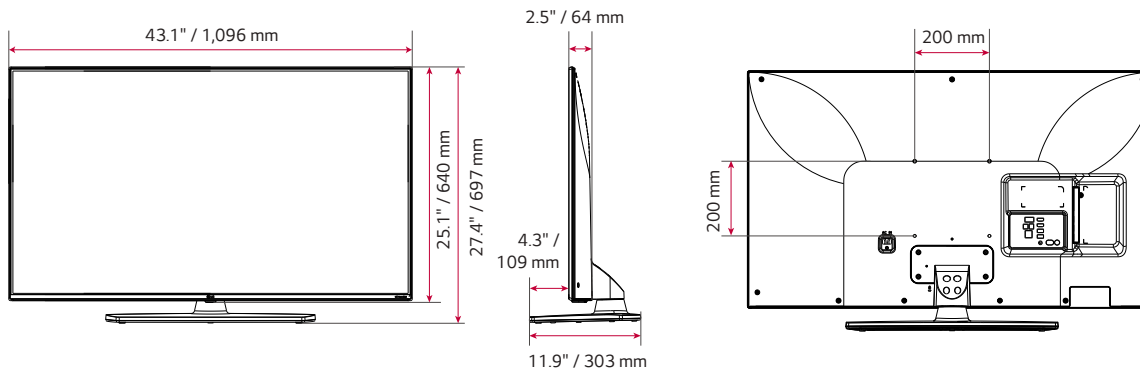

Commercial Lite Guestroom UHD TV with NanoCell Display

UT347H SERIES

DIMENSIONS

65"

55"

49"

Design and specifications are subject to change without notice. Please contact your LG sales team to verify before ordering.