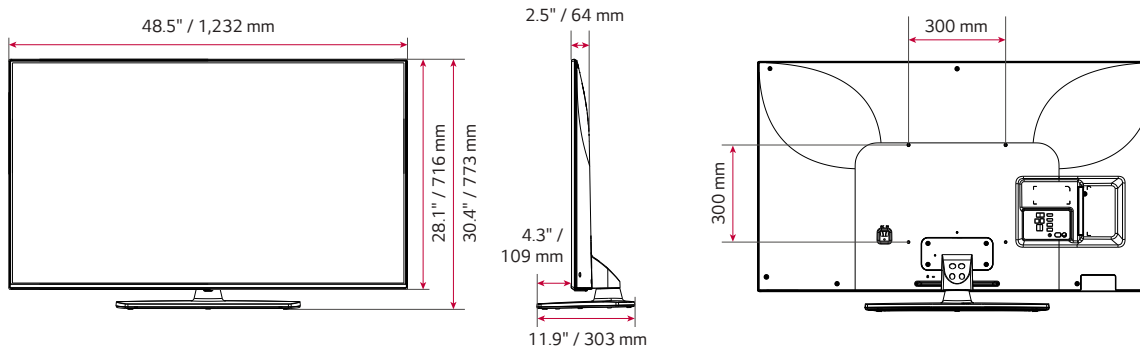

Commercial Lite Guestroom UHD TV with NanoCell Display

UT347H SERIES

DIMENSIONS

65"

55"

49"

Design and specifications are subject to change without notice. Please contact your LG sales team to verify before ordering.