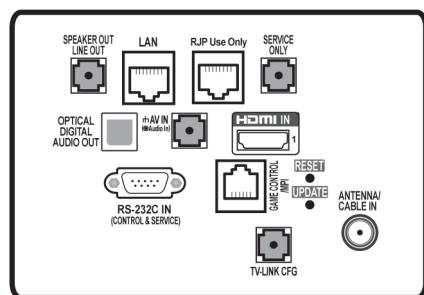

CONNECTIVITY

65" / 55" / 49"

- 1 HDMI IN 2 (ARC)
- 2 HDMI IN 3
- 3 USB IN

Design and specifications subject to change without notice.
Please contact your LG sales team to verify before ordering.