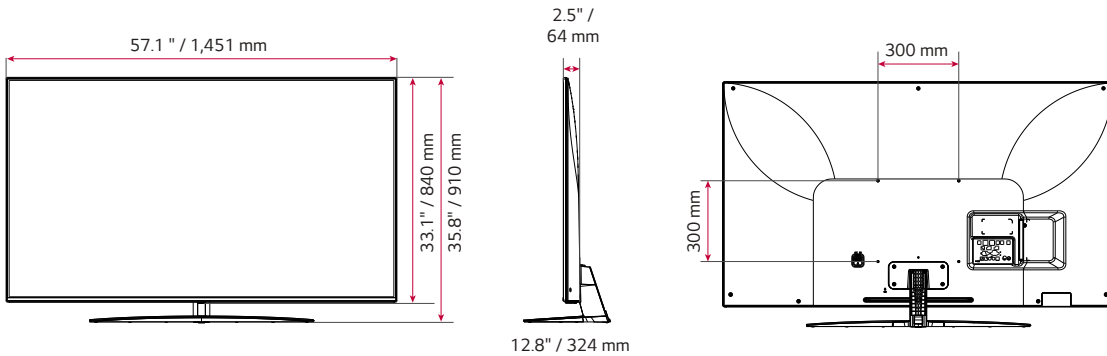

Pro:Centric Enhanced Hospitality Slim UHD TV with NanoCell Display

UT567H SERIES

DIMENSIONS

65"

55"

49"

Pro:Centric Enhanced Hospitality Slim UHD TV with NanoCell Display

UT567H SERIES