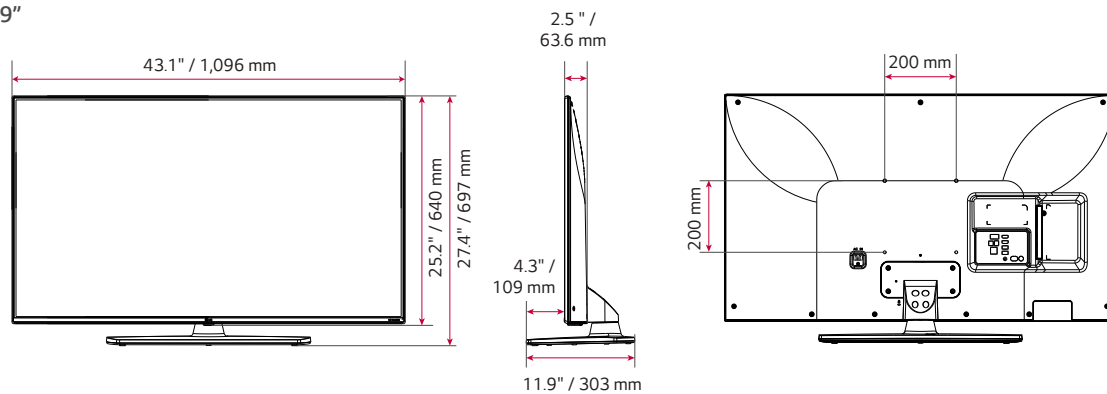

Pro:Centric Enhanced Hospitality Slim UHD TV with NanoCell Display

UT567H SERIES

DIMENSIONS

65"

55"

49"

Pro:Centric Enhanced Hospitality Slim UHD TV with NanoCell Display

UT567H SERIES