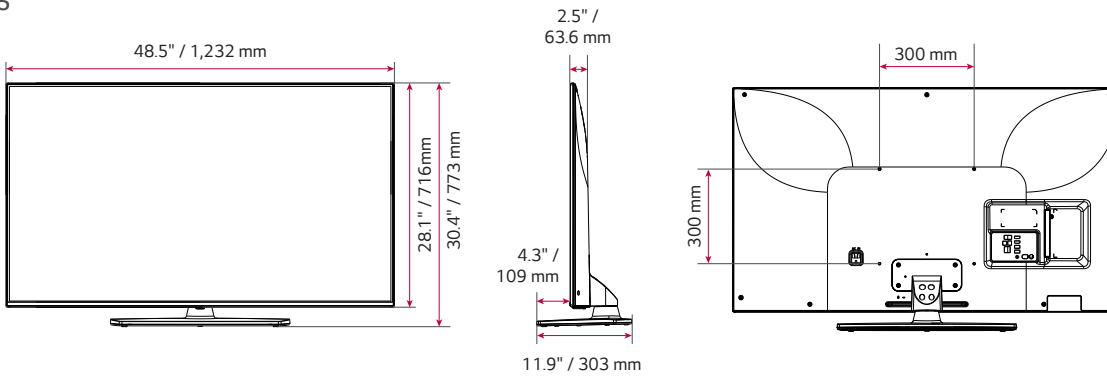

Pro:Centric Enhanced Hospitality Slim UHD TV with NanoCell Display

UT567H SERIES

DIMENSIONS

65"

55"

49"

Pro:Centric Enhanced Hospitality Slim UHD TV with NanoCell Display

UT567H SERIES