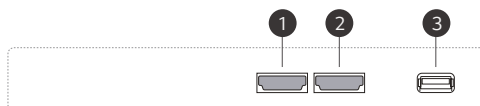

CONNECTIVITY

65" / 55" / 49"

- 1 HDMI IN 2 (ARC)
- 2 HDMI IN 3
- 3 USB IN

Design and specifications subject to change without notice.
Please contact your LG sales team to verify before ordering.