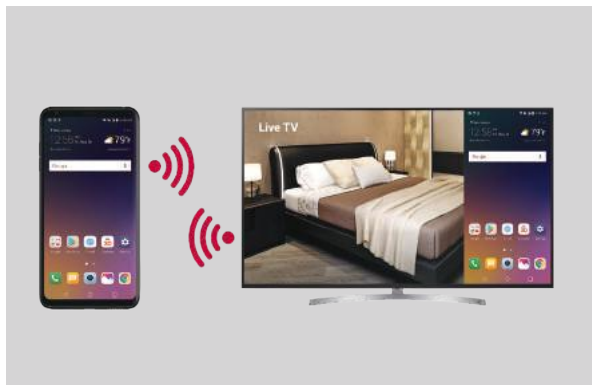

Screen Share

Connect a smart phone or a laptop PC to the TV via a wireless connection. The TV will display the device's screen so guests can view and share their content and memories together.