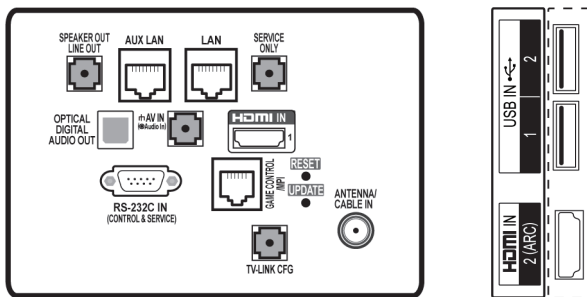

Pro:Centric Smart Hospitality UHD TV  
**UT670H SERIES**

**DIMENSIONS\***

55"

49"

Pro:Centric Smart Hospitality UHD TV  
**UT670H SERIES**

43"

**CONNECTIVITY\***

55" / 49" / 43"