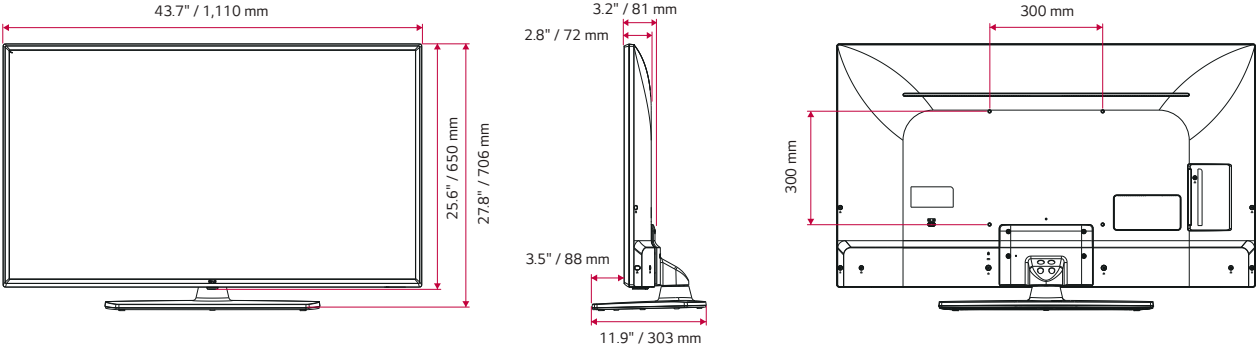

Pro:Centric Smart Hospitality UHD TV  
**UT670H SERIES**

**DIMENSIONS\***

55"

49"

Pro:Centric Smart Hospitality UHD TV  
**UT670H SERIES**

43"

**CONNECTIVITY\***

55" / 49" / 43"