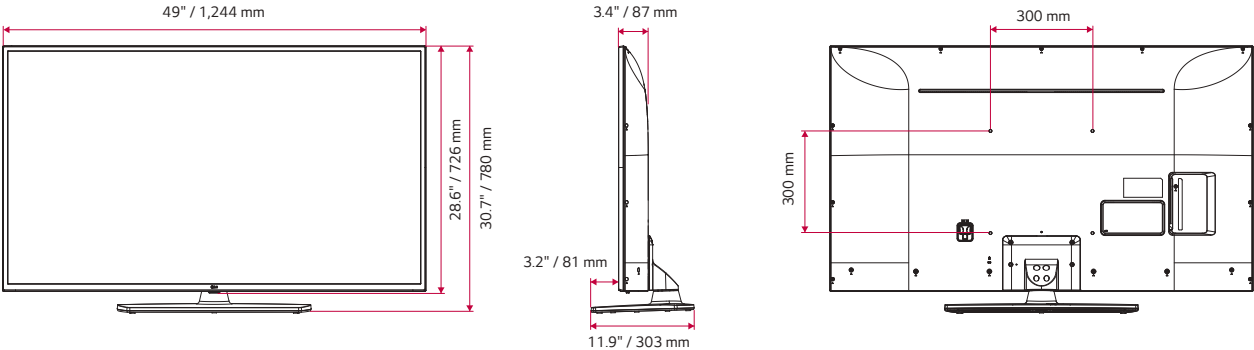

Pro:Centric Smart Hospitality UHD TV  
**UT670H SERIES**

**DIMENSIONS\***

55"

49"

Pro:Centric Smart Hospitality UHD TV  
**UT670H SERIES**

43"

**CONNECTIVITY\***

55" / 49" / 43"