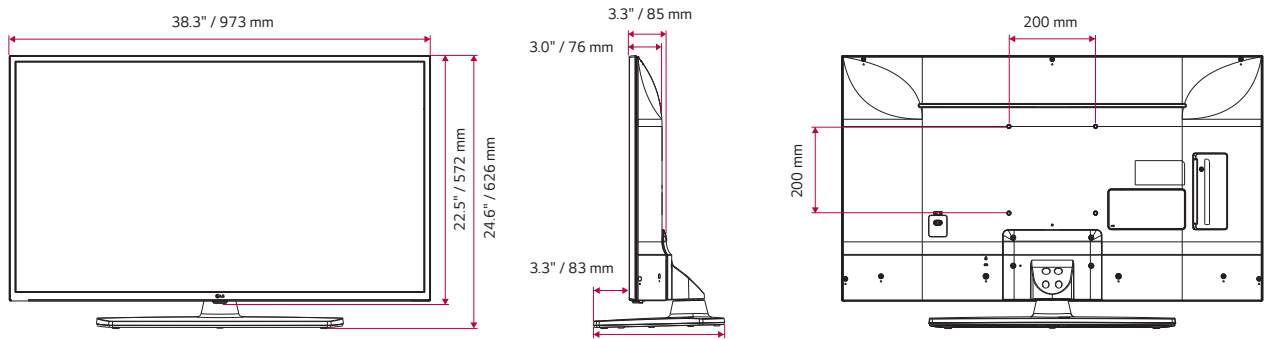

Pro:Centric Smart Hospitality UHD TV  
**UT670H SERIES**

**DIMENSIONS\***

55"

49"

Pro:Centric Smart Hospitality UHD TV  
**UT670H SERIES**

43"

**CONNECTIVITY\***

55" / 49" / 43"