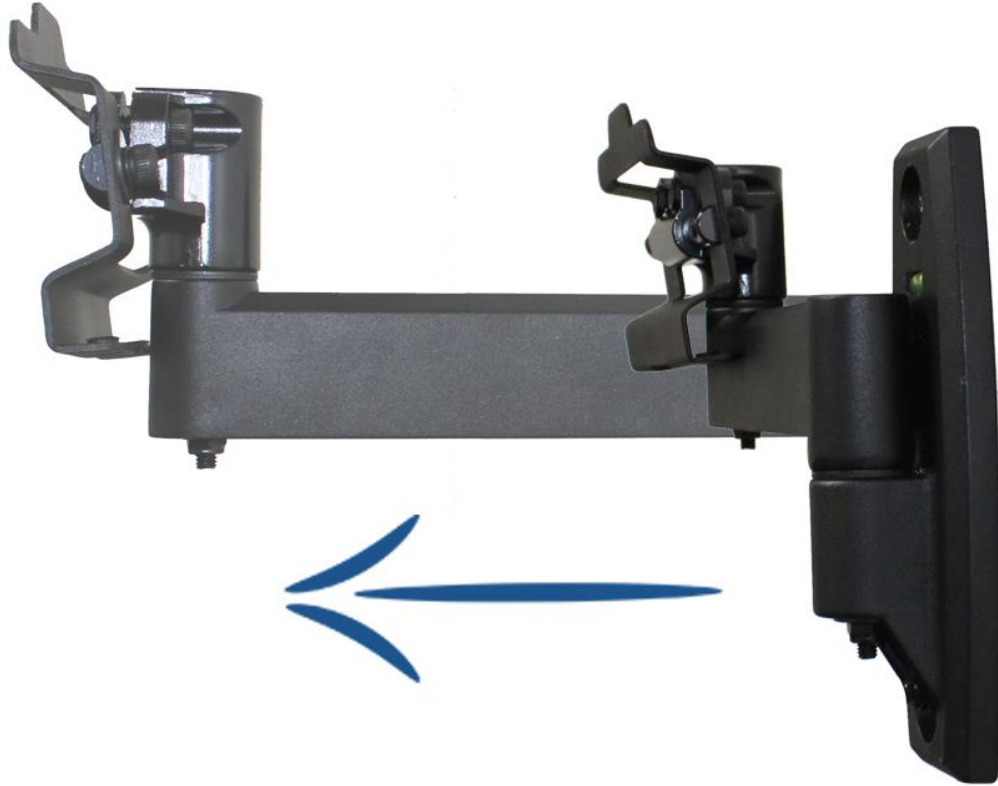

Extends 9.4 inches from the wall

TV sits 2.5 inches from wall when retracted

Loading Capacity

Swivels both directions

Tilt

-12°

+18°