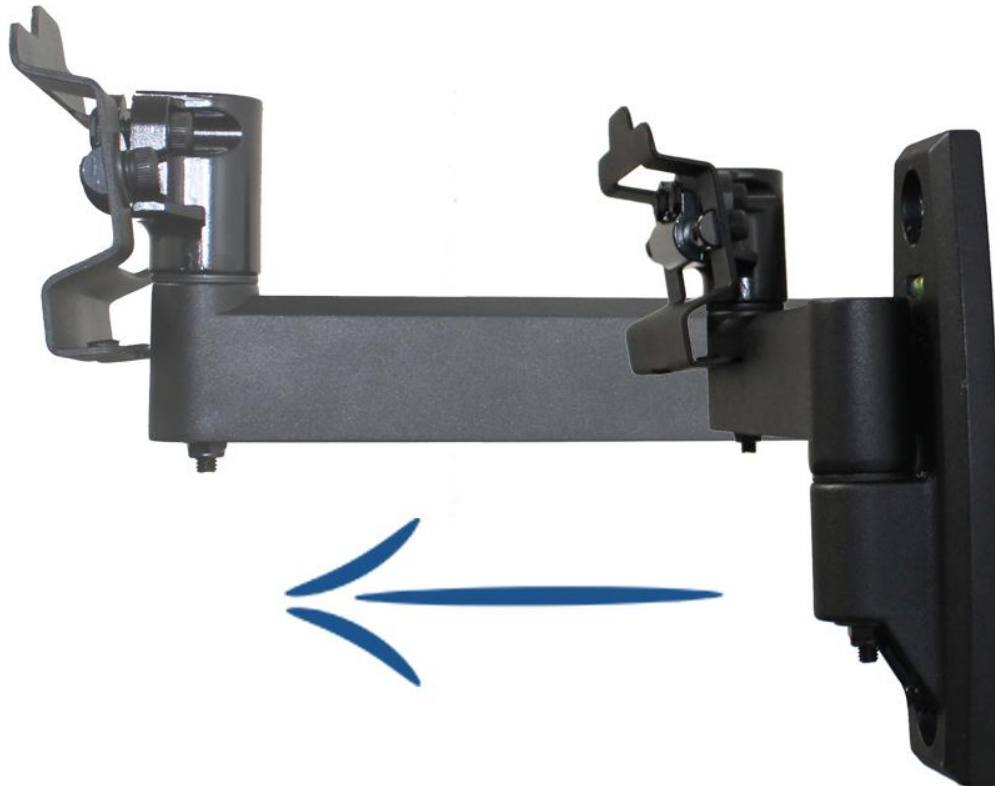

# CTM-1200 TV Wall Mount

Extends 9.4 inches from the wall

TV sits 2.5 inches from wall when retracted

Loading Capacity

Swivels both directions

ENTERTAINMENT DELIVERED  
**adcommTV**

866.272.7982  
[www.adcommtv.com](http://www.adcommtv.com)

# Tilt

-12°

+18°