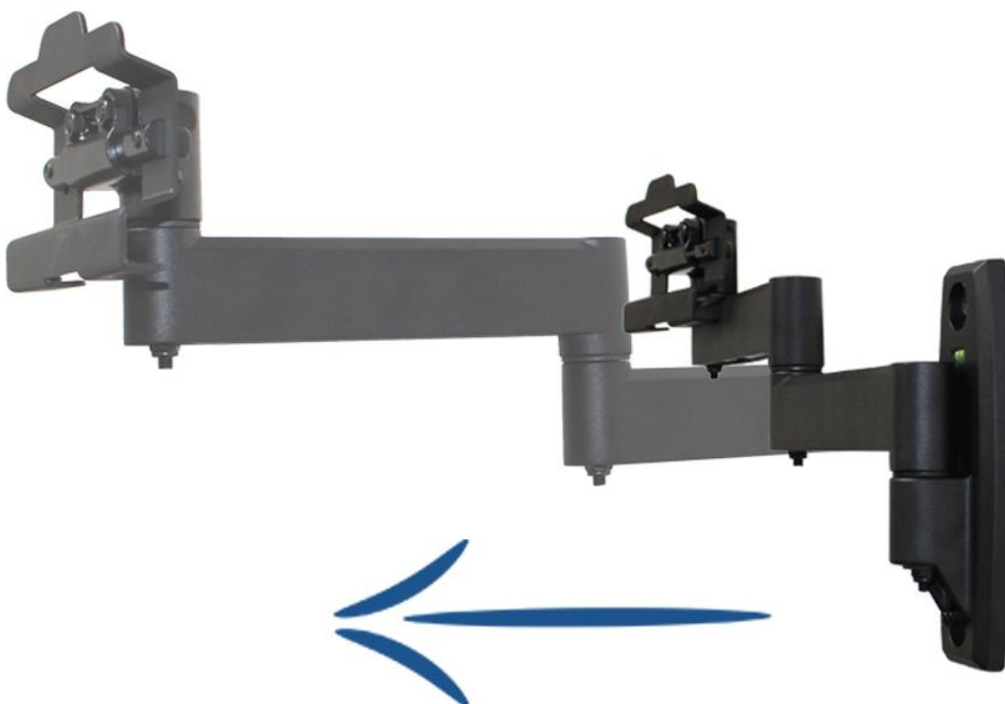

# JM-2200 TV Wall Mount

RCA

Extends 16.2 inches from the wall

TV sits 2.5 inches from wall when retracted

55 lbs Loading Capacity

# Tilt

-12°

+18°

Swivels both directions