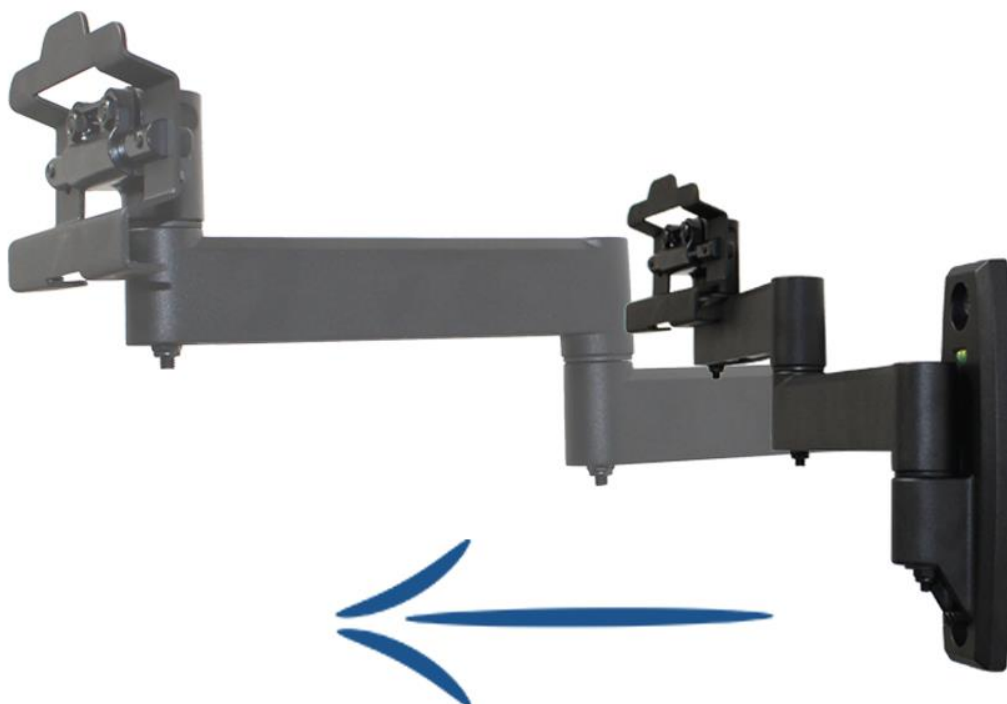

JM-2200 TV Wall Mount

RCA

Extends 16.2 inches from the wall

TV sits 2.5 inches from wall when retracted

55 lbs Loading Capacity

ENTERTAINMENT DELIVERED
adcommTV

866.272.7982
www.adcommtv.com

Tilt

-12°

+18°

Swivels both directions

ENTERTAINMENT DELIVERED
adcommTV

866.272.7982
www.adcommtv.com