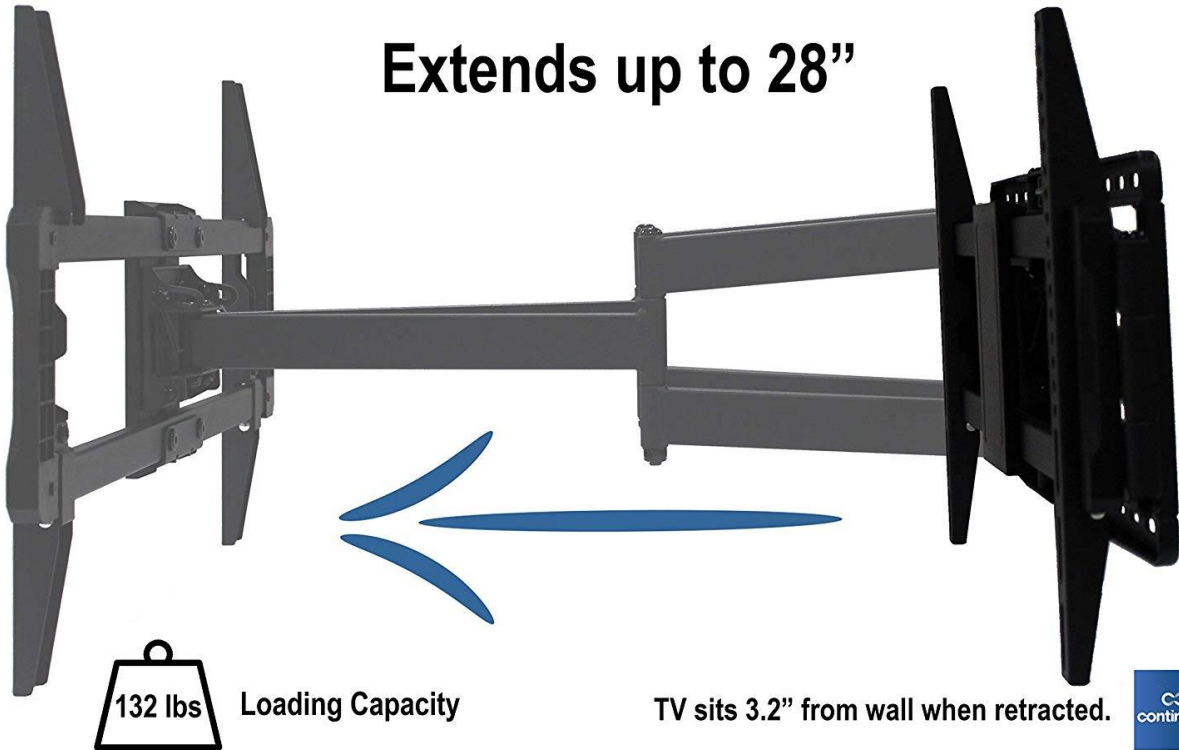

# CTM-7600 TV Wall Mount

·Extends·

▪ Swivels both directions ▪

Your favorite shows from every angle.

ENTERTAINMENT DELIVERED  
**adcommTV**

866.272.7982  
[www.adcommtv.com](http://www.adcommtv.com)

# ▪ Easy Installation ▪

Built-in spirit bubble  
*Get it level every time*

+5° adjustment after mount is hung

▪ Fits multiple sizes ▪

Universal VESA patterns  
available (mm):

200 x 100 // 200 x 200 // 300 x 200 // 300 x 300 // 400 x 200  
400 x 300 // 400 x 400 // 500 x 400 // 600 x 400