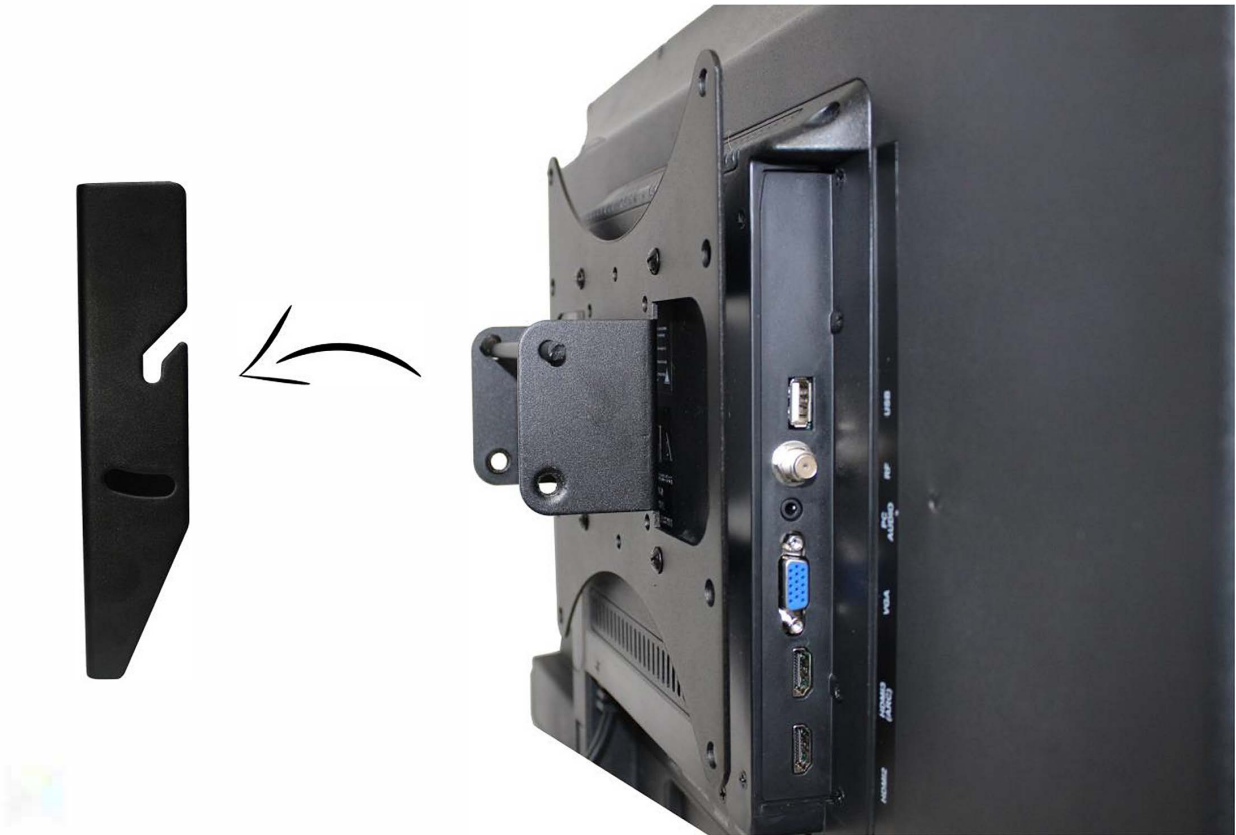

JM-2000 TV Wall Mount

Tilt
-5°
+20°

ENTERTAINMENT DELIVERED
adcommTV

866.272.7982
www.adcommtv.com