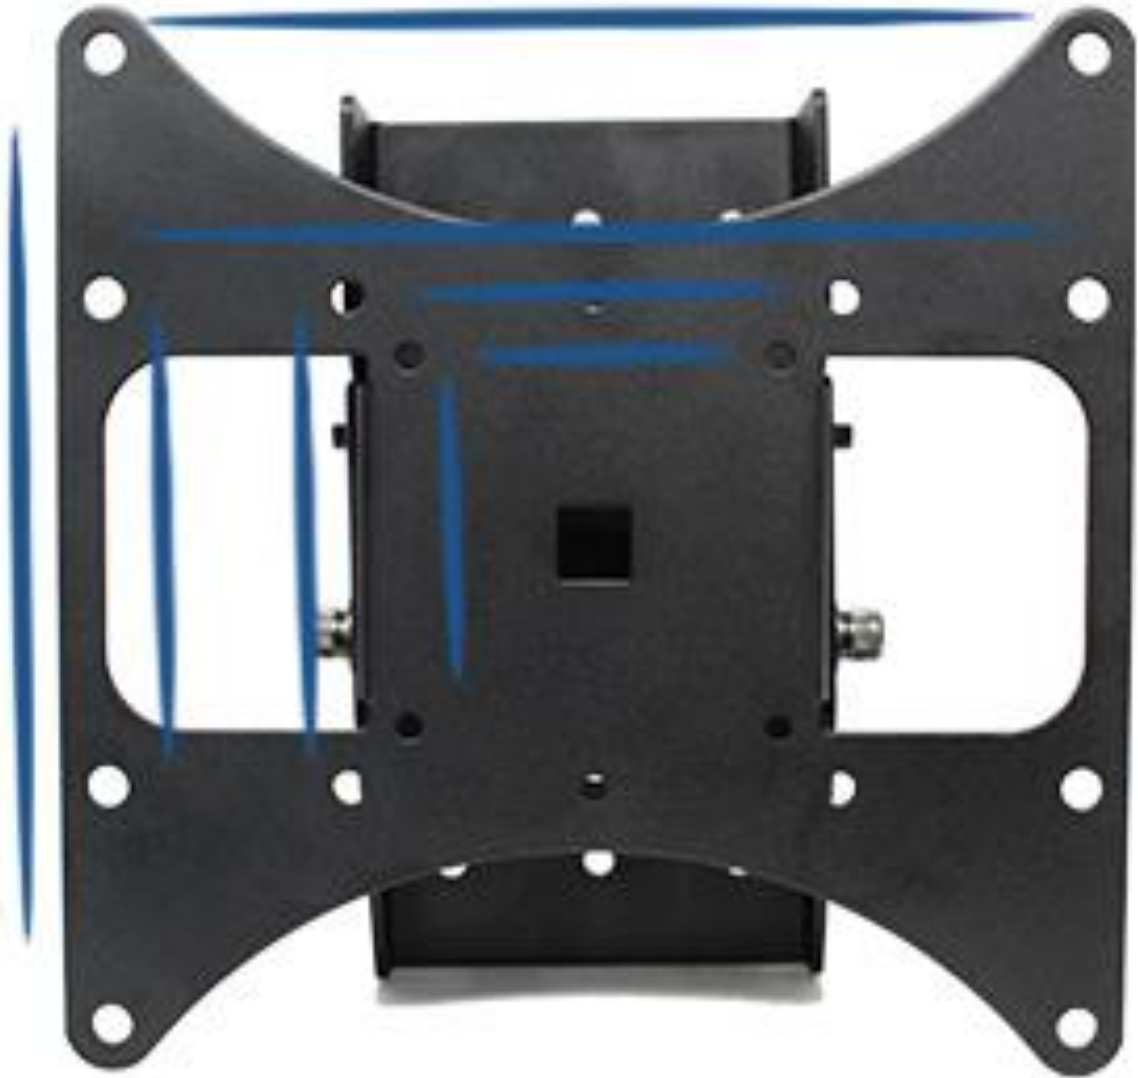

JM-2000 TV Wall Mount

Tilt
-5°
+20°

ENTERTAINMENT DELIVERED
adcommTV

866.272.7982
www.adcommtv.com