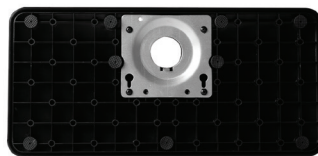

Accessories

Guest Remote

R230D1A

Master Remote

R230D2*

Anti-Theft Swivel Stand

Lockdown Plate may vary

* Master remote R230D2, not included in standard TV box. Contact your RCA Sales rep to order.

SIZES | MODEL

75" Bezel. Bezels vary based on model.

32"	J32PT1240*
40"	J40PT1440
43"	J43PT1440
49"	J49PT1440
55"	J55PT1440
65"	J65PT1440
75"	J75PT1440
85"	J85PT1440

*32 model 1080p only

FEATURES

Ad Splash	Pro:Idiom	4K UHD	RCA H.U.B.
Channel Remapping	Channel Settings	IR Pass-thru	USB Cloning Capable
Smart IR	Fast Boot Mode	Fast Boot Scheduler	Volume Limiter Initial Volume
Last Power Mode	Auto Power Off	Energy Saving LED Tech.	USB File Play
Antenna/Cable Merge	Lockout Controls	V-Chip Reset	VESA Pattern
Anti-Theft	Auto Channel Guide	Clock Manager	2 Year Warranty