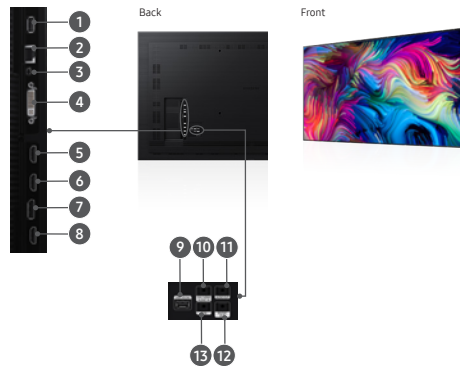

Connectivity

1. USB2.0 (1.0A)
2. RJ45
3. RS232C In
4. DVI / MagicInfo In
5. HDMI In 1 (ARC)
6. HDMI In 2 (Daisy Chain In)
7. DP In (Daisy Chain In)
8. HDMI Out (Daisy Chain Out)
9. USB 2.0 (0.5A)
10. DVI / HDMI Audio In
11. Audio Out
12. RS232C Out
13. IR In

ProCare

Samsung ProCare Indoor Display Solutions

- Fast Track with White Glove Next Business Day¹ Service
  - Includes tech-assisted exchange of display: Technician removes original unit, installs replacement and ships non-working unit to Samsung
- Fast Track Next Business Day Exchange
  - Return shipping label provided, customer returns original unit in new unit's box
- Available on sizes 32"-85"
- 3-5 year terms available