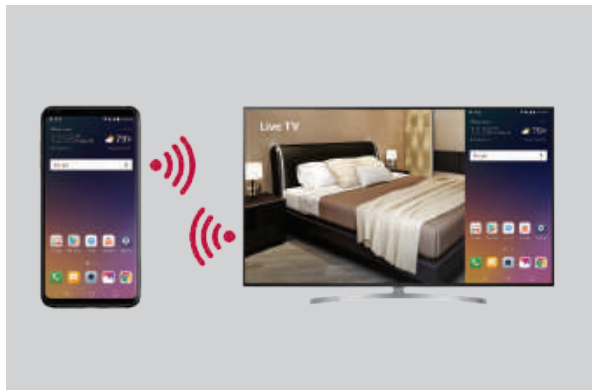

Pro:Centric Smart Hospitality 4K UHD TV

US670H SERIES

FEATURE HIGHLIGHTS

Screen Share

Connect a smart phone or a laptop PC to the TV via a wireless connection. The TV will display the device's screen so guests can view and share their content and memories together.