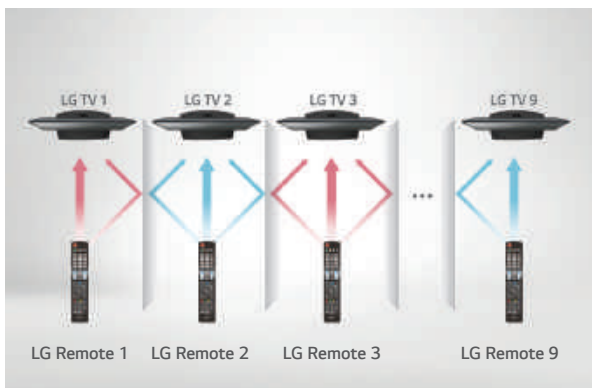

#### Bluetooth Sound Sync

Bluetooth Sound Sync enables users to listen to music playing on a mobile device\* through the TV's speakers via Bluetooth connection.

\* Bluetooth Sound Sync supports Android (above v 4.4 KitKat) / iOS-based mobile devices.

#### Multi-code IR

Multi-code IR\* function eliminates any remote control signal interference between TVs in rooms with multiple TVs installed.

\* Requires optional Multi-code IR remote.