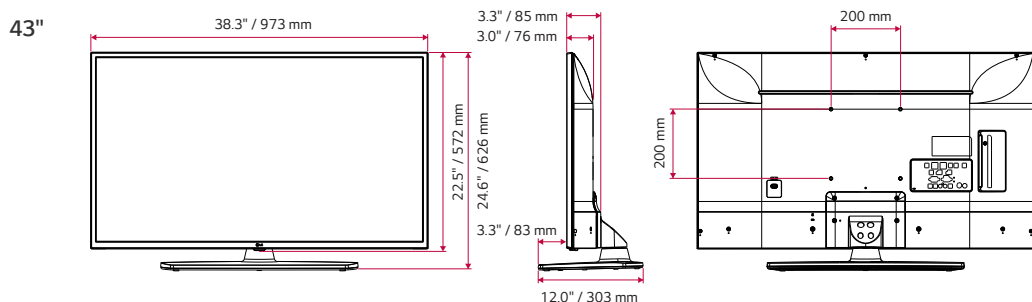

Pro:Centric Direct Hospitality UHD TV with Pro:Idiom
UT560H9 SERIES

DIMENSIONS

Design and specifications are subject to change without notice. Please contact your LG sales team to verify before ordering.