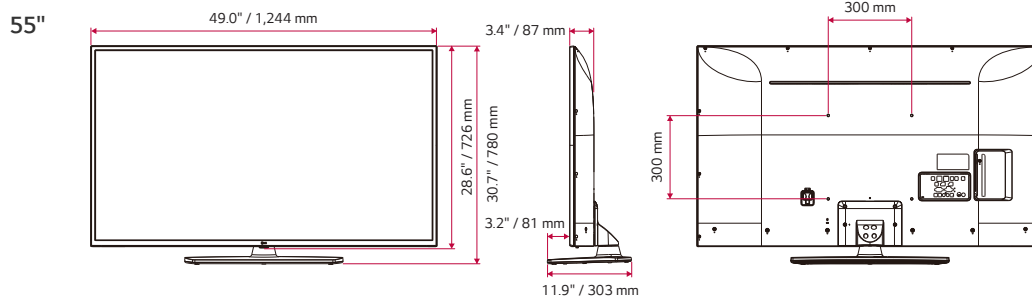

Pro:Centric Direct Hospitality UHD TV with Pro:Idiom
UT560H9 SERIES

DIMENSIONS

Design and specifications are subject to change without notice. Please contact your LG sales team to verify before ordering.