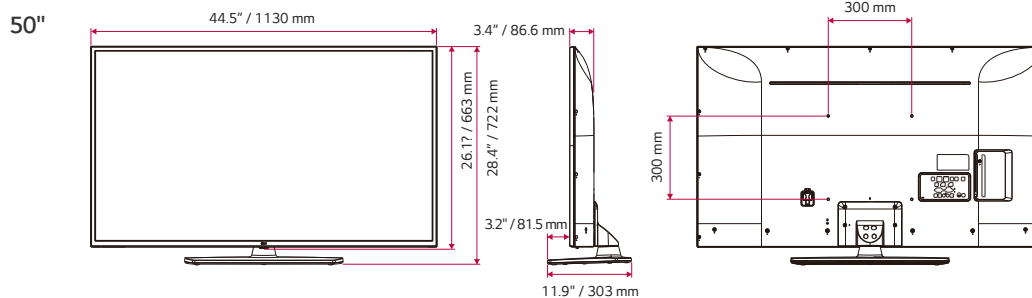

Pro:Centric Direct Hospitality UHD TV with Pro:Idiom
UT560H9 SERIES

DIMENSIONS

Design and specifications are subject to change without notice. Please contact your LG sales team to verify before ordering.