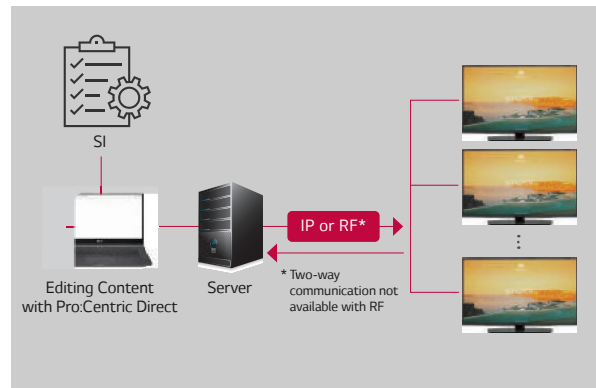

### Pro:Idiom

DRM (digital rights management) technology unlocks access to premium content to help assure rapid and broad deployment of HDTV and other high-value digital content.

### Pro:Centric Direct

Pro:Centric Direct is a hotel content management system that provides simple editing tools and various solutions such as one-click service and IP network-based remote management. Hoteliers can easily edit the user interface, provide customized service and manage all the property's TVs efficiently.