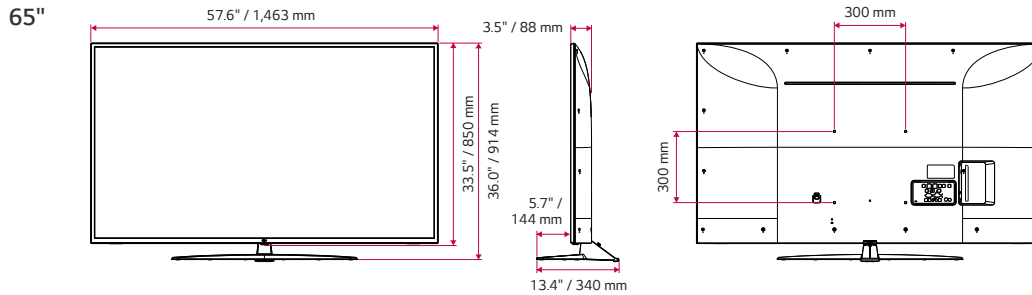

Pro:Centric Direct Hospitality UHD TV with Pro:Idiom
UT560H9 SERIES

DIMENSIONS

Design and specifications are subject to change without notice. Please contact your LG sales team to verify before ordering.