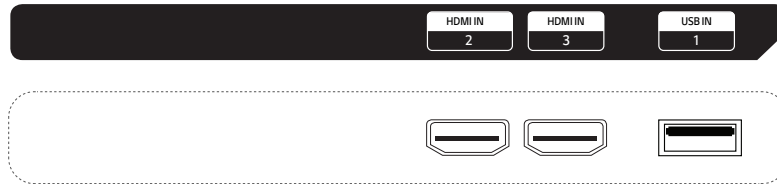

SIDE

Design and specifications are subject to change without notice. Please contact your LG sales team to verify before ordering.