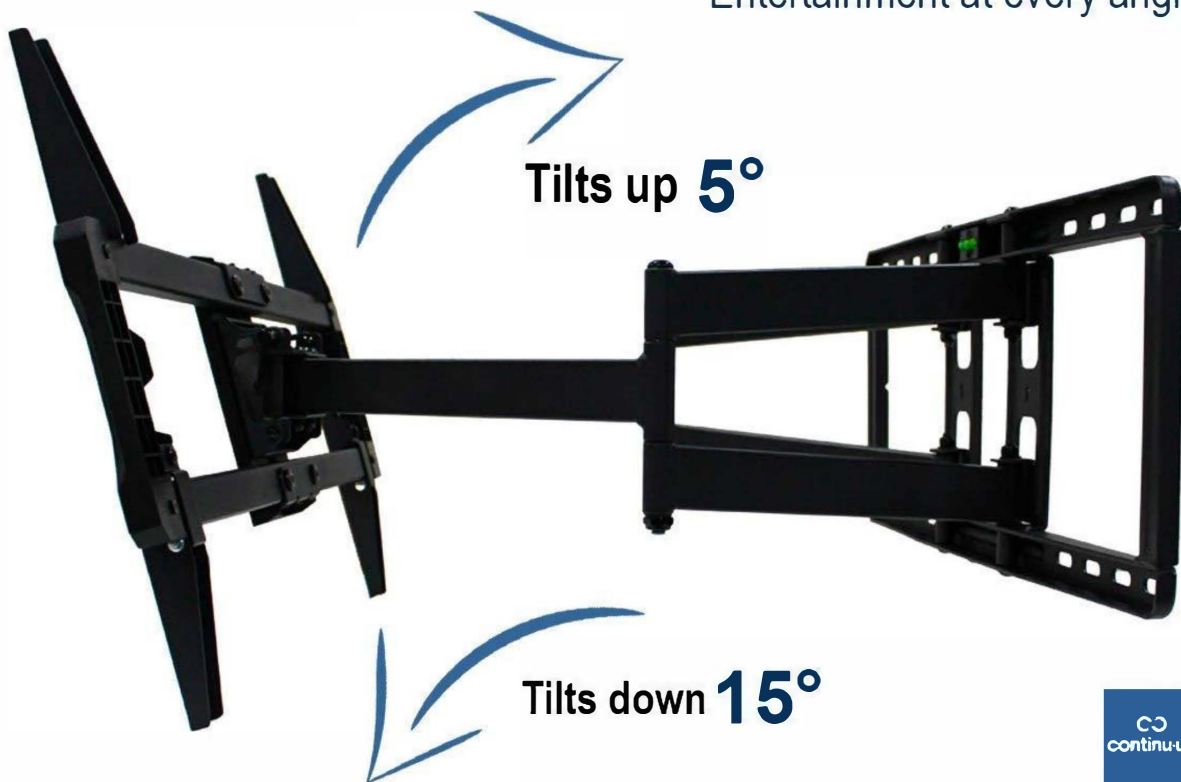

CTM-7600 TV Wall Mount

·Extends·

▪ Swivels both directions ▪

Your favorite shows from every angle.

·Tilts·

Entertainment at every angle

▪ Easy Installation ▪

Built-in spirit bubble
Get it level every time

+5° adjustment after mount is hung

▪ Fits multiple sizes ▪

Universal VESA patterns
available (mm):

200 x 100 // 200 x 200 // 300 x 200 // 300 x 300 // 400 x 200
400 x 300 // 400 x 400 // 500 x 400 // 600 x 400