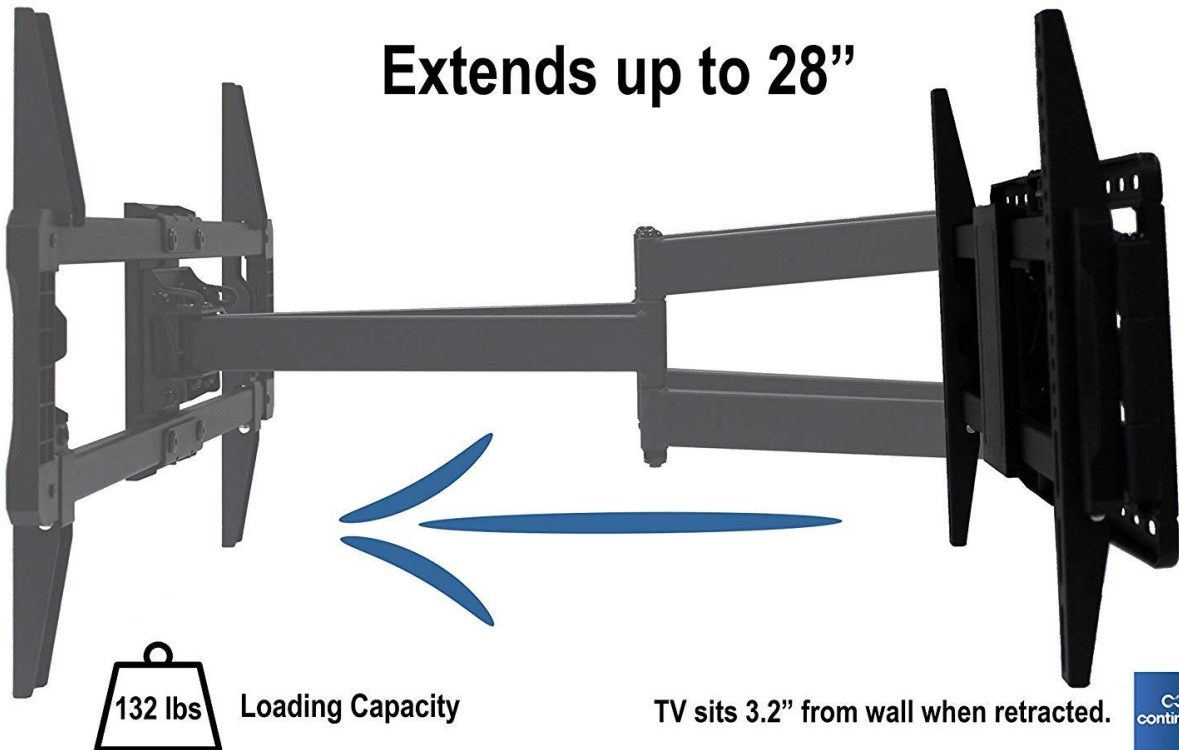

CTM-7600 TV Wall Mount

·Extends·

▪ Swivels both directions ▪

Your favorite shows from every angle.

·Tilts·

Entertainment at every angle

▪ Easy Installation ▪

Built-in spirit bubble
Get it level every time

+5° adjustment after mount is hung

▪ Fits multiple sizes ▪

Universal VESA patterns
available (mm):

200 x 100 // 200 x 200 // 300 x 200 // 300 x 300 // 400 x 200
400 x 300 // 400 x 400 // 500 x 400 // 600 x 400