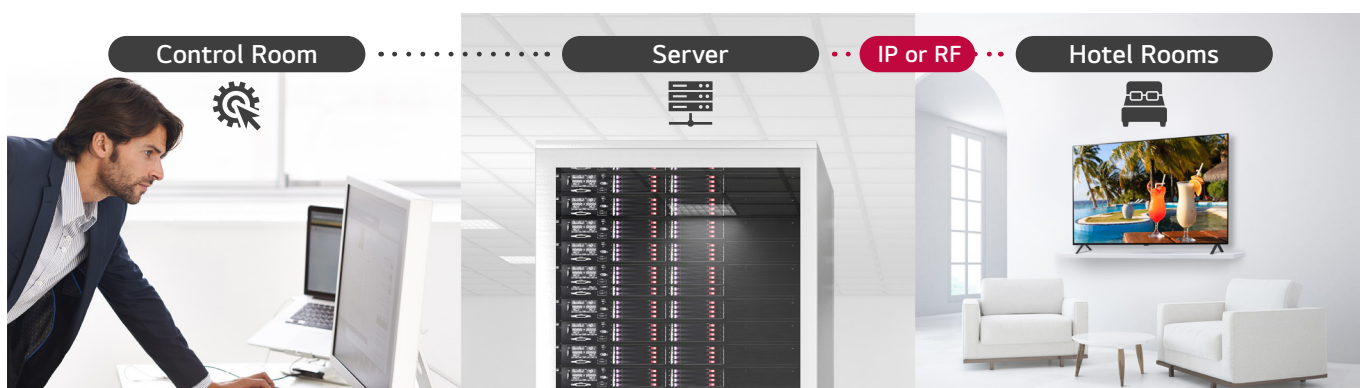

## Pro:Centric Direct

The hotel content management solution Pro:Centric Direct offers easy and simple editing tools, making it easy to perform service and IP network-based remote management with a single click. The Pro:Centric Direct solution enables users to edit their interface easily by providing customized interface and efficiently manages all TVs in the room. The latest PCD version provides IoT-based inroom control as well as voice control function through LG Natural Language Processing (NLP). These IoT and voice-related functions will be your starting point to prepare for the hotel rooms of next generation through artificial intelligence.

## Casting Capable

With Apple AirPlay® and Google Cast™, guests can cast content directly to this LG Pro:Centric Smart Hotel TV, right from their favorite wireless devices. Whether it's to watch movies and shows from their favorite apps or share what's on their devices, including photos, personal videos, games and more, guests view what they want, when they want. They simply and securely pair their device directly to the guestroom TV once for the duration of their stay.