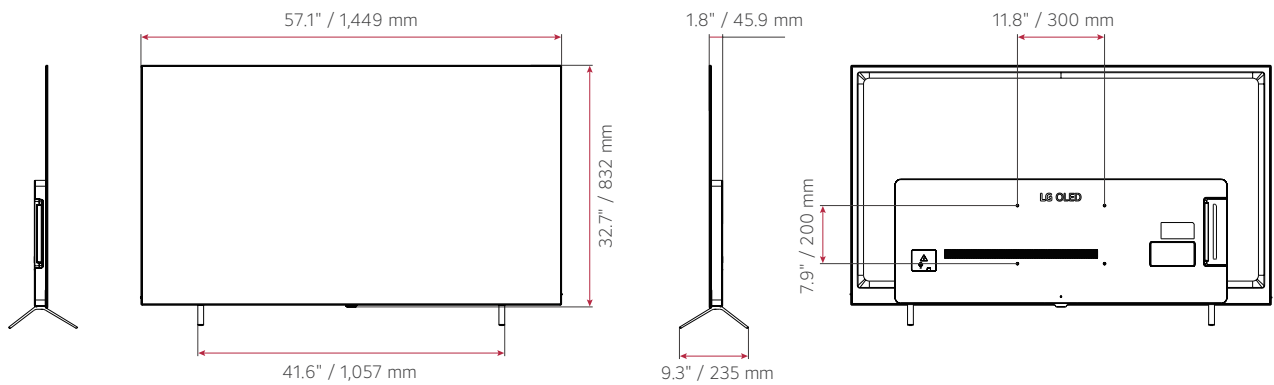

## DIMENSIONS

77"

65"

55"

		77AM960H0UD	65AM960H0UD	55AM960H0UD
Info	Category	Pro:Centric Smart	Pro:Centric Smart	Pro:Centric Smart
Design	Stand Type	2 poles	2 poles	2 poles
	Front Color	OLED (4 Side Cinema Screen)	OLED (4 Side Cinema Screen)	OLED (4 Side Cinema Screen)
Display	Size (Inch)	77"	65"	55"
	Resolution	3,840 × 2,160 (4K Ultra HD)	3,840 × 2,160 (4K Ultra HD)	3,840 × 2,160 (4K Ultra HD)
	Brightness (Typ.)	150 nits (APL 100% (Full White)) 500 nits (APL 25% (Full White))	150 nits (APL 100% (Full White)) 500 nits (APL 25% (Full White))	150 nits (APL 100% (Full White)) 500 nits (APL 25% (Full White))
Video	AI Picture Pro	Yes	Yes	Yes
	HDR 10 Pro / HDR HLG	Yes / Yes	Yes / Yes	Yes / Yes
	Game Optimizer	Yes	Yes	Yes
Audio (Sound)	Speaker (Audio Output)	20 W	20 W	20 W
	AI Sound	Yes	Yes	Yes
	AI Acoustic Tuning	Yes	Yes	Yes
	LG Sound Sync	Yes	Yes	Yes
Broadcasting System	Digital	ATSC / Clear QAM	ATSC / Clear QAM	ATSC / Clear QAM
	Analog (NTSC / SECAM / PAL)	NTSC	NTSC	NTSC
Hospitality Solution	Solution Type	Pro:Centric (Smart, Cloud, Direct, V, Server), Quick Menu (Customizable Portal)	Pro:Centric (Smart, Cloud, Direct, V, Server), Quick Menu (Customizable Portal)	Pro:Centric (Smart, Cloud, Direct, V, Server), Quick Menu (Customizable Portal)
	Pro:Idiom (DRM / Media)	Yes / Yes	Yes / Yes	Yes / Yes
Smart Function	webOS23, Web Browser, Magic Remote Compatibility (Built-in), Multi-View, AOD, Gallery Mode, Wi-Fi, Bluetooth, SoftAP, Screen Share, DIAL, Bluetooth Audio Playback, HDMI-eARC/ARC (HDMI 2), Voice Recognition (Standalone / Solution), IoT			
Hospitality Feature	EZ-Manager, USB Cloning, Wake on RF, WOL, Diagnostics (IP Remote), Simplink (HDMI-CEC (1.4)), IR Out (RS-232C, MPI), Multi-code IR, Installer Menu, One Channel Map (LCM), External Speaker Out / Line Out, Instant ON, VLAN ID, Port Block, Lock Mode (Limited), RJP (Remote Jack Pack) Compatibility, Energy Saving Mode, BEACON, Video Tag (2 Video)			
Connectivity	HDMI In (x3), USB 2.0 (x2), RF In, Digital Audio Out (Optical), External Speaker Out (3.5 mm), RJ45 (x2, Ethernet, Aux), RS-232C (3.5 mm), Service Only (3.5 mm), MPI Port (RJ12)			
Mechanical	VESA Compatible	300 × 200	300 × 200	300 × 200
	Dimensions Without Stand (W × H × D)	67.8 × 38.9 × 2.0 in. 1,719 × 989 × 50.9 mm	57.1 × 32.8 × 1.8 in. 1,449 × 832 × 45.9 mm	48.3 × 27.9 × 1.8 in. 1,228 × 708 × 45.9 mm
	Dimensions With Stand (W × H × D)	67.8 × 41.6 × 12.6 in. 1,719 × 1,057 × 319 mm	57.1 × 35.3 × 9.3 in. 1,449 × 896 × 235 mm	48.3 × 30.4 × 9.6 in. 1,228 × 772 × 235 mm
	Shipping Dimensions (W × H × D)	72.4 × 44.5 × 7.9 in. 1,839 × 1,130 × 200 mm	62.9 × 37.4 × 6.8 in. 1,600 × 950 × 172 mm	53.5 × 31.9 × 6.8 in. 1,360 × 810 × 172 mm
	Weight without Stand	50.5 lbs. / 22.9 kg	37.7 lbs. / 17.1 kg	31.5 lbs. / 14.3 kg
	Weight with Stand	51.8 lbs. / 23.5 kg	38.1 lbs. / 17.3 kg	31.9 lbs. / 14.5 kg
	Shipping Weight	73.8 lbs. / 33.5 kg	53.8 lbs. / 24.4 kg	42.9 lbs. / 19.5 kg
	On Bezel Width (L/R/T/B)	11.0 / 11.0 / 12.4 / 16.7 mm	10.1 / 10.1 / 9.9 / 12.8 mm	9.1 / 9.1 / 8.9 / 12.8 mm
Off Bezel Width (L/R/T/B)	1.3 / 1.3 / 1.3 / 1.3 mm	3.2 / 3.2 / 3.2 / 3.2 mm	3.2 / 3.2 / 3.2 / 3.2 mm	
Electrical	Power Supply (Voltage, Frequency)	100-240 Vac, 50/60 Hz	100-240 Vac, 50/60 Hz	100-240 Vac, 50/60 Hz
	Power Consumption (Typ. / Max)	495 W / 430 W	347 W / 302 W	266 W / 215 W
	Standby Power Consumption	Less than 0.5 W	Less than 0.5 W	Less than 0.5 W
Standards & Certifications	Certification	ETL	ETL	ETL
	EMC	FCC	FCC	FCC
Accessory	Remote (MMR)			