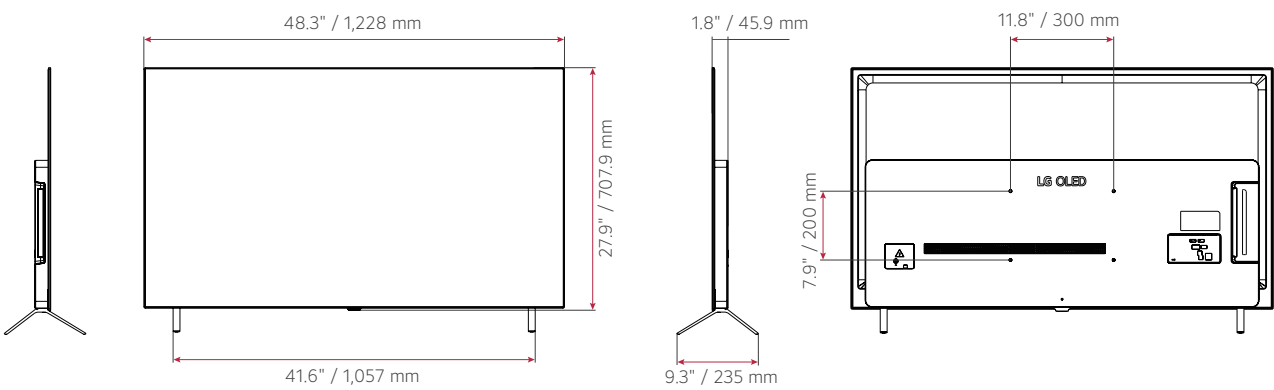

## DIMENSIONS

77"

65"

55"

		77AM960H0UD	65AM960H0UD	55AM960H0UD
Info	Category	Pro:Centric Smart	Pro:Centric Smart	Pro:Centric Smart
Design	Stand Type	2 poles	2 poles	2 poles
	Front Color	OLED (4 Side Cinema Screen)	OLED (4 Side Cinema Screen)	OLED (4 Side Cinema Screen)
Display	Size (Inch)	77"	65"	55"
	Resolution	3,840 × 2,160 (4K Ultra HD)	3,840 × 2,160 (4K Ultra HD)	3,840 × 2,160 (4K Ultra HD)
	Brightness (Typ.)	150 nits (APL 100% (Full White)) 500 nits (APL 25% (Full White))	150 nits (APL 100% (Full White)) 500 nits (APL 25% (Full White))	150 nits (APL 100% (Full White)) 500 nits (APL 25% (Full White))
Video	AI Picture Pro	Yes	Yes	Yes
	HDR 10 Pro / HDR HLG	Yes / Yes	Yes / Yes	Yes / Yes
	Game Optimizer	Yes	Yes	Yes
Audio (Sound)	Speaker (Audio Output)	20 W	20 W	20 W
	AI Sound	Yes	Yes	Yes
	AI Acoustic Tuning	Yes	Yes	Yes
	LG Sound Sync	Yes	Yes	Yes
Broadcasting System	Digital	ATSC / Clear QAM	ATSC / Clear QAM	ATSC / Clear QAM
	Analog (NTSC / SECAM / PAL)	NTSC	NTSC	NTSC
Hospitality Solution	Solution Type	Pro:Centric (Smart, Cloud, Direct, V, Server), Quick Menu (Customizable Portal)	Pro:Centric (Smart, Cloud, Direct, V, Server), Quick Menu (Customizable Portal)	Pro:Centric (Smart, Cloud, Direct, V, Server), Quick Menu (Customizable Portal)
	Pro:Idiom (DRM / Media)	Yes / Yes	Yes / Yes	Yes / Yes
Smart Function	webOS23, Web Browser, Magic Remote Compatibility (Built-in), Multi-View, AOD, Gallery Mode, Wi-Fi, Bluetooth, SoftAP, Screen Share, DIAL, Bluetooth Audio Playback, HDMI-eARC/ARC (HDMI 2), Voice Recognition (Standalone / Solution), IoT			
Hospitality Feature	EZ-Manager, USB Cloning, Wake on RF, WOL, Diagnostics (IP Remote), Simplink (HDMI-CEC (1.4)), IR Out (RS-232C, MPI), Multi-code IR, Installer Menu, One Channel Map (LCM), External Speaker Out / Line Out, Instant ON, VLAN ID, Port Block, Lock Mode (Limited), RJP (Remote Jack Pack) Compatibility, Energy Saving Mode, BEACON, Video Tag (2 Video)			
Connectivity	HDMI In (x3), USB 2.0 (x2), RF In, Digital Audio Out (Optical), External Speaker Out (3.5 mm), RJ45 (x2, Ethernet, Aux), RS-232C (3.5 mm), Service Only (3.5 mm), MPI Port (RJ12)			
Mechanical	VESA Compatible	300 × 200	300 × 200	300 × 200
	Dimensions Without Stand (W × H × D)	67.8 × 38.9 × 2.0 in. 1,719 × 989 × 50.9 mm	57.1 × 32.8 × 1.8 in. 1,449 × 832 × 45.9 mm	48.3 × 27.9 × 1.8 in. 1,228 × 708 × 45.9 mm
	Dimensions With Stand (W × H × D)	67.8 × 41.6 × 12.6 in. 1,719 × 1,057 × 319 mm	57.1 × 35.3 × 9.3 in. 1,449 × 896 × 235 mm	48.3 × 30.4 × 9.6 in. 1,228 × 772 × 235 mm
	Shipping Dimensions (W × H × D)	72.4 × 44.5 × 7.9 in. 1,839 × 1,130 × 200 mm	62.9 × 37.4 × 6.8 in. 1,600 × 950 × 172 mm	53.5 × 31.9 × 6.8 in. 1,360 × 810 × 172 mm
	Weight without Stand	50.5 lbs. / 22.9 kg	37.7 lbs. / 17.1 kg	31.5 lbs. / 14.3 kg
	Weight with Stand	51.8 lbs. / 23.5 kg	38.1 lbs. / 17.3 kg	31.9 lbs. / 14.5 kg
	Shipping Weight	73.8 lbs. / 33.5 kg	53.8 lbs. / 24.4 kg	42.9 lbs. / 19.5 kg
	On Bezel Width (L/R/T/B)	11.0 / 11.0 / 12.4 / 16.7 mm	10.1 / 10.1 / 9.9 / 12.8 mm	9.1 / 9.1 / 8.9 / 12.8 mm
Off Bezel Width (L/R/T/B)	1.3 / 1.3 / 1.3 / 1.3 mm	3.2 / 3.2 / 3.2 / 3.2 mm	3.2 / 3.2 / 3.2 / 3.2 mm	
Electrical	Power Supply (Voltage, Frequency)	100-240 Vac, 50/60 Hz	100-240 Vac, 50/60 Hz	100-240 Vac, 50/60 Hz
	Power Consumption (Typ. / Max)	495 W / 430 W	347 W / 302 W	266 W / 215 W
	Standby Power Consumption	Less than 0.5 W	Less than 0.5 W	Less than 0.5 W
Standards & Certifications	Certification	ETL	ETL	ETL
	EMC	FCC	FCC	FCC
Accessory	Remote (MMR)			