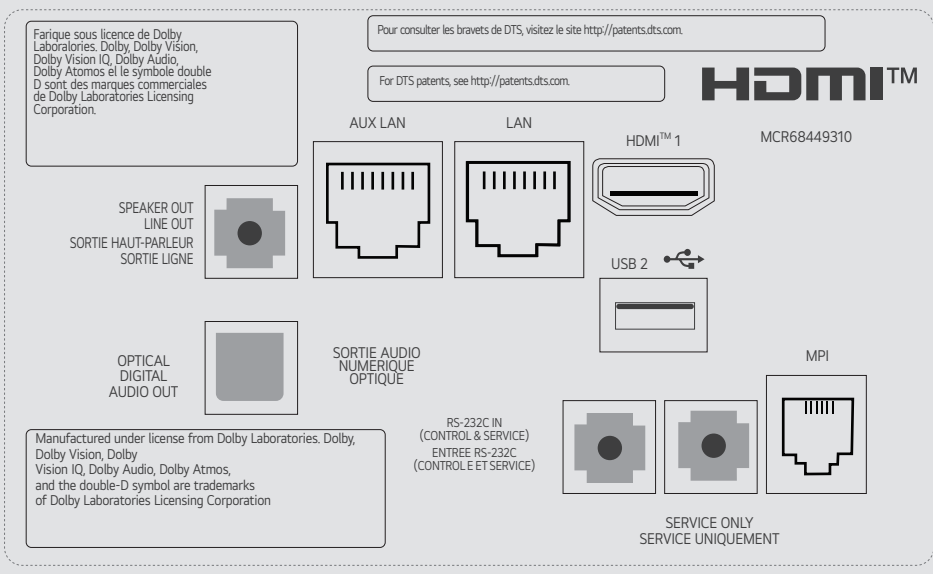

Netflix Included

Experience a wide variety of video content from Netflix on AM960H with Pro:Centric Direct. Enjoy the comfort of your room and a streaming service that offers a thousands of selections.

* Netflix membership required.

Game Optimizer

LG Game Optimizer will get you and keep you in the action through selection of game mode, picture adjustment and other settings.

CONNECTIVITY

77" / 65" / 55"

Rear

Side