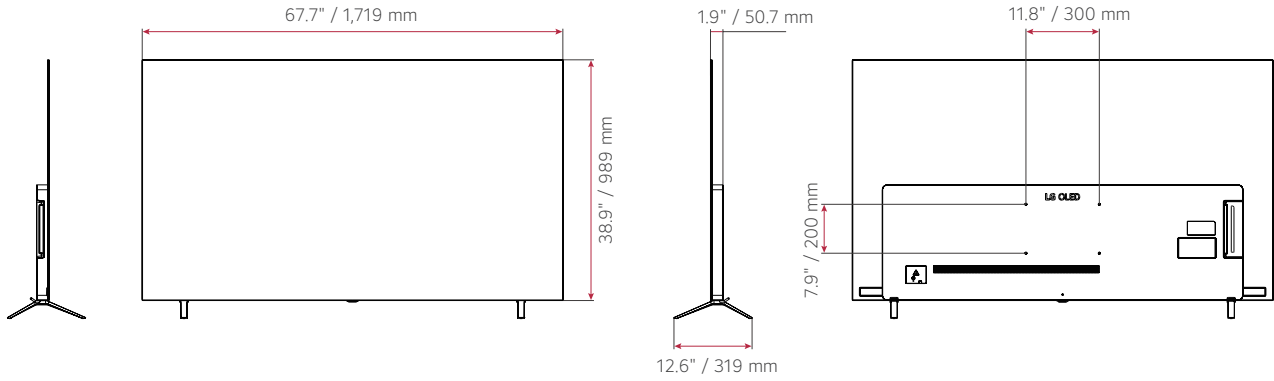

## DIMENSIONS

77"

65"

55"

		77AM960H0UD	65AM960H0UD	55AM960H0UD
Info	Category	Pro:Centric Smart	Pro:Centric Smart	Pro:Centric Smart
Design	Stand Type	2 poles	2 poles	2 poles
	Front Color	OLED (4 Side Cinema Screen)	OLED (4 Side Cinema Screen)	OLED (4 Side Cinema Screen)
Display	Size (Inch)	77"	65"	55"
	Resolution	3,840 × 2,160 (4K Ultra HD)	3,840 × 2,160 (4K Ultra HD)	3,840 × 2,160 (4K Ultra HD)
	Brightness (Typ.)	150 nits (APL 100% (Full White)) 500 nits (APL 25% (Full White))	150 nits (APL 100% (Full White)) 500 nits (APL 25% (Full White))	150 nits (APL 100% (Full White)) 500 nits (APL 25% (Full White))
Video	AI Picture Pro	Yes	Yes	Yes
	HDR 10 Pro / HDR HLG	Yes / Yes	Yes / Yes	Yes / Yes
	Game Optimizer	Yes	Yes	Yes
Audio (Sound)	Speaker (Audio Output)	20 W	20 W	20 W
	AI Sound	Yes	Yes	Yes
	AI Acoustic Tuning	Yes	Yes	Yes
	LG Sound Sync	Yes	Yes	Yes
Broadcasting System	Digital	ATSC / Clear QAM	ATSC / Clear QAM	ATSC / Clear QAM
	Analog (NTSC / SECAM / PAL)	NTSC	NTSC	NTSC
Hospitality Solution	Solution Type	Pro:Centric (Smart, Cloud, Direct, V, Server), Quick Menu (Customizable Portal)	Pro:Centric (Smart, Cloud, Direct, V, Server), Quick Menu (Customizable Portal)	Pro:Centric (Smart, Cloud, Direct, V, Server), Quick Menu (Customizable Portal)
	Pro:Idiom (DRM / Media)	Yes / Yes	Yes / Yes	Yes / Yes
Smart Function	webOS23, Web Browser, Magic Remote Compatibility (Built-in), Multi-View, AOD, Gallery Mode, Wi-Fi, Bluetooth, SoftAP, Screen Share, DIAL, Bluetooth Audio Playback, HDMI-eARC/ARC (HDMI 2), Voice Recognition (Standalone / Solution), IoT			
Hospitality Feature	EZ-Manager, USB Cloning, Wake on RF, WOL, Diagnostics (IP Remote), Simplink (HDMI-CEC (1.4)), IR Out (RS-232C, MPI), Multi-code IR, Installer Menu, One Channel Map (LCM), External Speaker Out / Line Out, Instant ON, VLAN ID, Port Block, Lock Mode (Limited), RJP (Remote Jack Pack) Compatibility, Energy Saving Mode, BEACON, Video Tag (2 Video)			
Connectivity	HDMI In (x3), USB 2.0 (x2), RF In, Digital Audio Out (Optical), External Speaker Out (3.5 mm), RJ45 (x2, Ethernet, Aux), RS-232C (3.5 mm), Service Only (3.5 mm), MPI Port (RJ12)			
Mechanical	VESA Compatible	300 × 200	300 × 200	300 × 200
	Dimensions Without Stand (W × H × D)	67.8 × 38.9 × 2.0 in. 1,719 × 989 × 50.9 mm	57.1 × 32.8 × 1.8 in. 1,449 × 832 × 45.9 mm	48.3 × 27.9 × 1.8 in. 1,228 × 708 × 45.9 mm
	Dimensions With Stand (W × H × D)	67.8 × 41.6 × 12.6 in. 1,719 × 1,057 × 319 mm	57.1 × 35.3 × 9.3 in. 1,449 × 896 × 235 mm	48.3 × 30.4 × 9.6 in. 1,228 × 772 × 235 mm
	Shipping Dimensions (W × H × D)	72.4 × 44.5 × 7.9 in. 1,839 × 1,130 × 200 mm	62.9 × 37.4 × 6.8 in. 1,600 × 950 × 172 mm	53.5 × 31.9 × 6.8 in. 1,360 × 810 × 172 mm
	Weight without Stand	50.5 lbs. / 22.9 kg	37.7 lbs. / 17.1 kg	31.5 lbs. / 14.3 kg
	Weight with Stand	51.8 lbs. / 23.5 kg	38.1 lbs. / 17.3 kg	31.9 lbs. / 14.5 kg
	Shipping Weight	73.8 lbs. / 33.5 kg	53.8 lbs. / 24.4 kg	42.9 lbs. / 19.5 kg
	On Bezel Width (L/R/T/B)	11.0 / 11.0 / 12.4 / 16.7 mm	10.1 / 10.1 / 9.9 / 12.8 mm	9.1 / 9.1 / 8.9 / 12.8 mm
Off Bezel Width (L/R/T/B)	1.3 / 1.3 / 1.3 / 1.3 mm	3.2 / 3.2 / 3.2 / 3.2 mm	3.2 / 3.2 / 3.2 / 3.2 mm	
Electrical	Power Supply (Voltage, Frequency)	100-240 Vac, 50/60 Hz	100-240 Vac, 50/60 Hz	100-240 Vac, 50/60 Hz
	Power Consumption (Typ. / Max)	495 W / 430 W	347 W / 302 W	266 W / 215 W
	Standby Power Consumption	Less than 0.5 W	Less than 0.5 W	Less than 0.5 W
Standards & Certifications	Certification	ETL	ETL	ETL
	EMC	FCC	FCC	FCC
Accessory	Remote (MMR)			