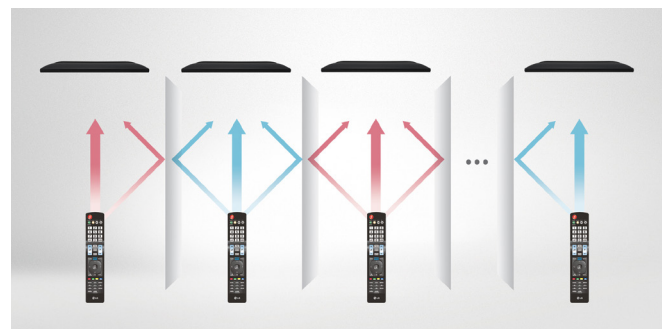

Pillow Speaker Ready

The hospital TV is equipped with a compatible pillow speaker* interface, giving patients the ability to control the TV sound and video from their bed.

* Pillow speaker is not provided by LG. (sold separately)

Nurse Call System Ready

Through nurse call system provided by a pillow speaker* connected to LG hospital TV, staff can be called immediately for emergency.

UL Hospital Grade Listed

The hospital TV is designed for the healthcare and hospital environment, meeting safety standards by UL.

USB Cloning

USB data cloning makes managing multiple displays more efficient. Instead of setting up each display one by one, data can be copied to a USB* for one display, and be sent to the other displays through a USB plug-in.

* USB is not provided by LG. (sold separately)

Multi-code IR

Multi-code IR* function eliminates any remote-control signal interaction between multiple TVs in one place. LG hospital TV supports this when used with the Multi-code IR remote control, so users can freely control their own TVs without disturbing the others.