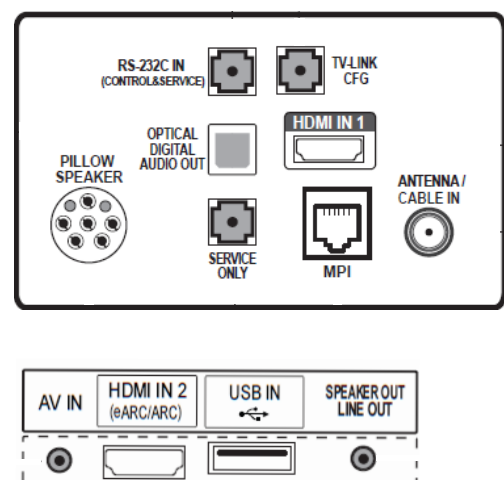

Customizable Template & Page

Multi Language

Multi Channel Spooling

Billing Info

DIMENSIONS

CONNECTIVITY

32"

27" / 24"