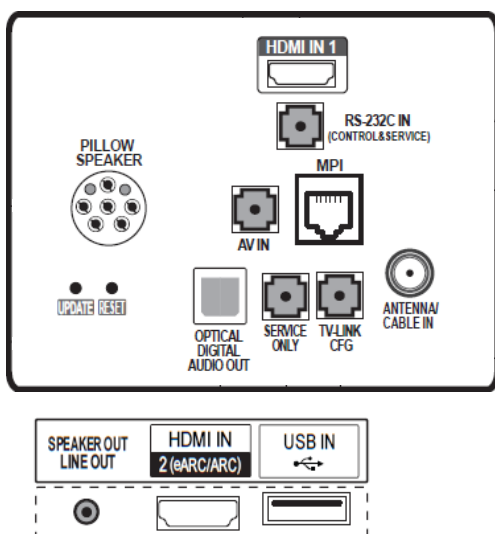

CONNECTIVITY

32"