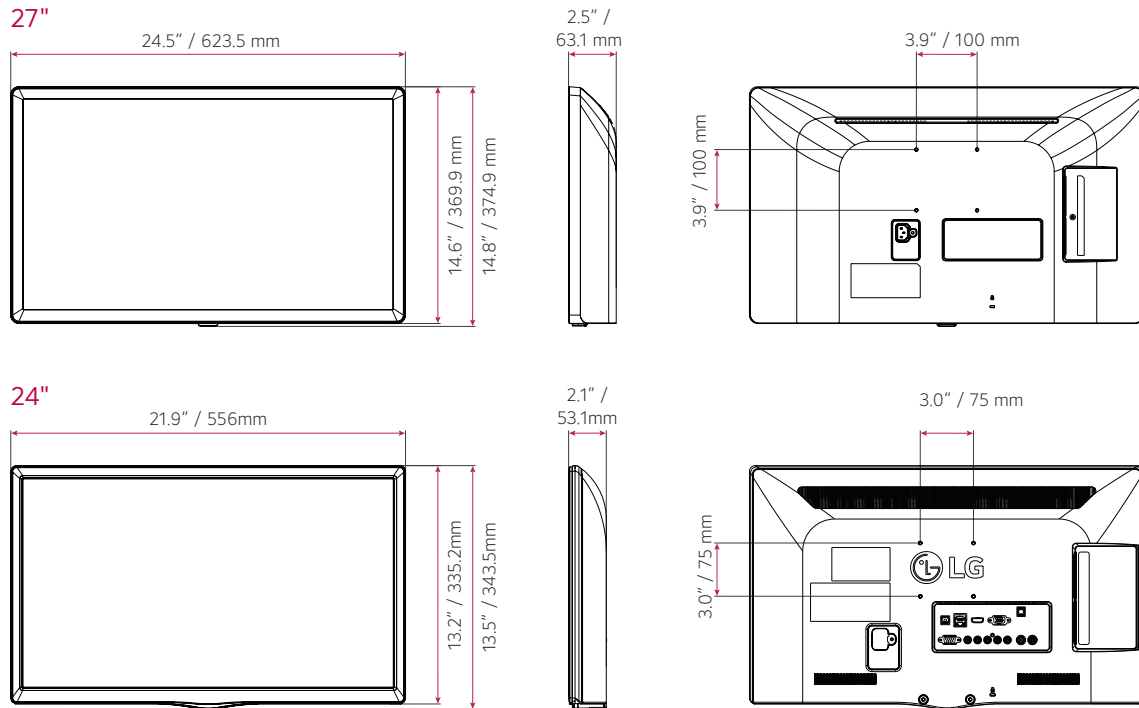

DIMENSIONS