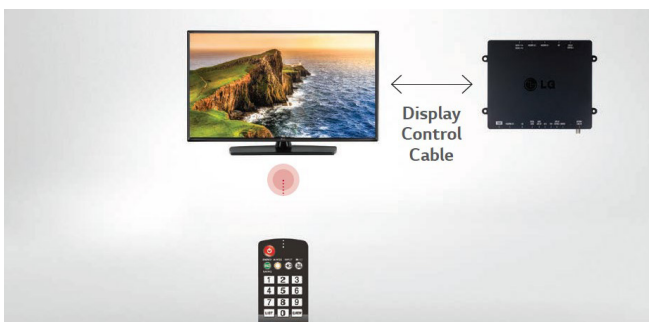

IR Pass Through and Control

The LN572M series TVs support both the LG MPI and RS-232 external control interfaces with IR Pass Through. This feature provides an integrated two-piece solution using one guest remote control.