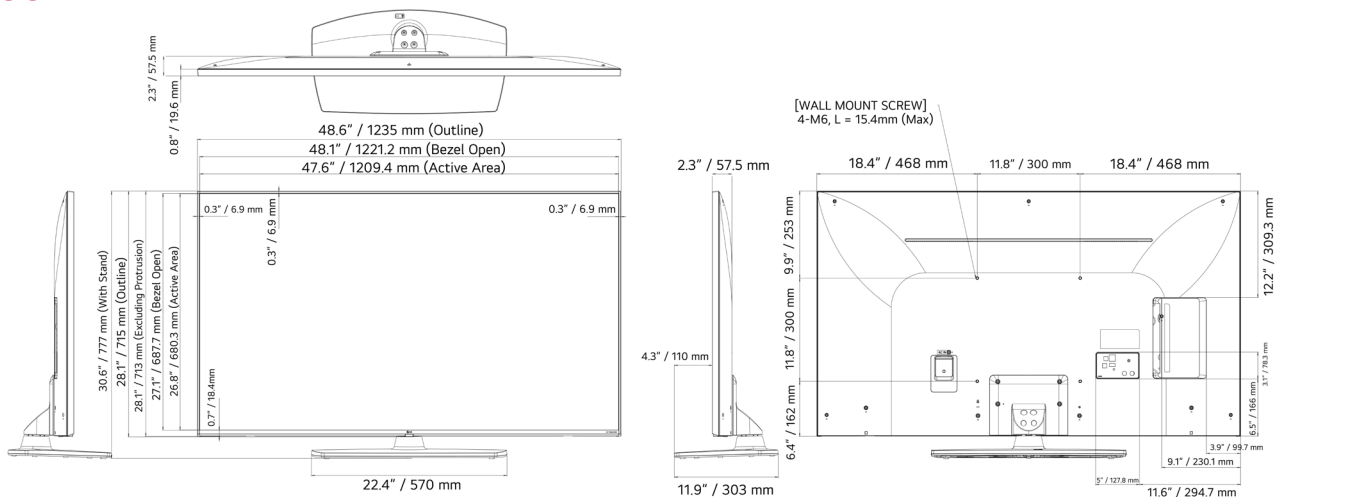

65"

55"

DIMENSIONED DRAWINGS

50"

43"

SPECIFICATIONS

		75UK343H0UD	65UK343H0UD	55UK343H0UA	50UK343H0UA	43UK343H0UA	
DISPLAY	Category	Commercial Lite	Commercial Lite	Commercial Lite	Commercial Lite	Commercial Lite	
	Size	75"	65"	55"	50"	43"	
	Resolution	4K Ultra HD (3,840 x 2,160)	4K Ultra HD (3,840 x 2,160)	4K Ultra HD (3,840 x 2,160)	4K Ultra HD (3,840 x 2,160)	4K Ultra HD (3,840 x 2,160)	
	Brightness (Typ.)	285 nits	305 nits	305 nits	330 nits	245 nits	
VIDEO	HDR_HDR 10 Pro	YES	YES	YES	YES	YES	
	HDR_HLG (Hybrid Log Gamma)	YES	YES	YES	YES	YES	
	Game Optimizer	YES	YES	YES	YES	YES	
AUDIO	Speakers	20W	20W	20W	20W	20W	
	AI Sound	YES	YES	YES	YES	YES	
BROADCAST	Digital	ATSC / Clear QAM	ATSC / Clear QAM	ATSC / Clear QAM	ATSC / Clear QAM	ATSC / Clear QAM	
	Analog	NTSC	NTSC	NTSC	NTSC	NTSC	
SMART FEATURES	webOS version	webOS 25	webOS 25	webOS 25	webOS 25	webOS 25	
	HDMI eARC/ARC	YES (HDMI2)	YES (HDMI2)	YES (HDMI2)	YES (HDMI2)	YES (HDMI2)	
HOSPITALITY FEATURES	Quick Menu (Customizable Portal)	YES	YES	YES	YES	YES	
	USB Cloning	YES	YES	YES	YES	YES	
	Diagnostics	YES (Self Diagnostics(USB))	YES (Self Diagnostics(USB))	YES (Self Diagnostics(USB))	YES (Self Diagnostics(USB))	YES (Self Diagnostics(USB))	
	HTNG-CEC (Version)	YES (1.4)	YES (1.4)	YES (1.4)	YES (1.4)	YES (1.4)	
	Simplink (HDMI-CEC) (Version)	YES (1.4)	YES (1.4)	YES (1.4)	YES (1.4)	YES (1.4)	
	IR Out	YES (RS-232C, ECI)	YES (RS-232C, ECI)	YES (RS-232C, ECI)	YES (RS-232C, ECI)	YES (RS-232C, ECI)	
	Multi-code IR	YES	YES	YES	YES	YES	
	Welcome Video	YES	YES	YES	YES	YES	
	Welcome Screen (Splash Image)	YES	YES	YES	YES	YES	
	Insert Image	YES	YES	YES	YES	YES	
	External Speaker Out / Line Out	YES / NO	YES / NO	YES / NO	YES / NO	YES / NO	
	Port Block	YES	YES	YES	YES	YES	
	Lock mode	YES (Limited)	YES (Limited)	YES (Limited)	YES (Limited)	YES (Limited)	
Energy Saving mode	YES	YES	YES	YES	YES		
CONNECTIVITY	Rear						
	Optical Digital Audio Out	YES	YES	YES	YES	YES	
	HDMI In	Yes (HDMI 1)	Yes (HDMI 1)	Yes (HDMI 1)	Yes (HDMI 1)	Yes (HDMI 1)	
	ECI (RJ12)	YES	YES	YES	YES	YES	
	Antenna/Cable In (Coax)	YES	YES	YES	YES	YES	
	Side						
	HDMI In	YES (HDMI 2, HDMI 3)	YES (HDMI 2, HDMI 3)	YES (HDMI 2, HDMI 3)	YES (HDMI 2, HDMI 3)	YES (HDMI 2, HDMI 3)	
	Service Only	YES (3.5mm TRS)	YES (3.5mm TRS)	YES (3.5mm TRS)	YES (3.5mm TRS)	YES (3.5mm TRS)	
	USB 2.0	YES	YES	YES	YES	YES	
	RS-232C (Control & Service)	YES (3.5mm TRRS)	YES (3.5mm TRRS)	YES (3.5mm TRRS)	YES (3.5mm TRRS)	YES (3.5mm TRRS)	
	External Speaker Out / Line Out	Yes (Stereo)	Yes (Stereo)	Yes (Stereo)	Yes (Stereo)	Yes (Stereo)	
	MECHANICAL	Stand Type	1 Pole (Fixed)	1 Pole (Fixed)	1 Pole (Swivel)	1 Pole (Swivel)	1 Pole (Swivel)
		Front Color	Charcoal Black	Charcoal Black	Charcoal Black	Charcoal Black	Charcoal Black
VESA Compatible		400 x 400 mm	300 x 300 mm	300 x 300 mm	200 x 200 mm	200 x 200 mm	
Kensington Lock		YES	YES	YES	YES	YES	
Credenza/Security Aperture		NO	NO	YES (Stand Required)	YES (Stand Required)	YES (Stand Required)	
Security Lock Down Plate		NO	NO	YES (Stand Required)	YES (Stand Required)	YES (Stand Required)	
Dimensions with Stand (W x H x D)		66.1 x 41.1 x 14.9 in. 1678 x 1045 x 378 mm	57.2 x 35.8 x 13.4 in. 1454 x 909 x 340 mm	48.6 x 30.6 x 11.9 in. 1235 x 777 x 303 mm	44.1 x 28.1 x 11.9 in. 1121 x 713 x 303 mm	38.1 x 24.5 x 11.9 in. 967 x 623 x 303 mm	
Dimensions without Stand (W x H x D)		TBD	57.2 x 33.0 x 2.3 in. 1454 x 838 x 57.7 mm	48.6 x 28.1 x 2.3 in. 1235 x 715 x 57.5 mm	44.1 x 25.6 x 2.2 in. 1121 x 651 x 57.1 mm	38.1 x 22.2 x 2.2 in. 967 x 564 x 57.1 mm	
Shipping Dimensions (W x H x D)		71.7 x 43.9 x 7.9 in. 1820 x 1115 x 200 mm	63.0 x 38.2 x 6.8 in. 1600 x 970 x 172 mm	53.5 x 31.9 x 6.4 in. 1360 x 810 x 162 mm	47.8 x 30.5 x 6.0 in. 1215 x 775 x 152 mm	41.5 x 26.0 x 5.6 in. 1055 x 660 x 142 mm	
On-Bezel Width (L / R / T / B)		13.9 / 13.9 / 13.9 / 19.9 mm	12.8 / 12.8 / 12.8 / 19.9 mm	12.8 / 12.8 / 12.8 / 19.9 mm	12.8 / 12.8 / 12.8 / 19.9 mm	12.8 / 12.8 / 12.8 / 19.9 mm	
Off-Bezel Width (L / R / T / B)		7.9 / 7.9 / 7.9 / 18.4 mm	6.8 / 6.8 / 6.8 / 18.4 mm	6.9 / 6.9 / 6.9 / 18.4 mm	7.3 / 7.3 / 7.8 / 18.4 mm	6.9 / 6.9 / 6.9 / 18.4 mm	
Weight with Stand		76.3 lbs. / 34.6 kg	50.5 lbs. / 22.9 kg	37.9 lbs. / 17.2 kg	33.7 lbs. / 15.3 kg	26.5 lbs. / 12.0 kg	
Weight without Stand		69.2 lbs. / 31.4 kg	47.4 lbs. / 21.5 kg	30.9 lbs. / 14.0 kg	26.7 lbs. / 12.1 kg	19.4 lbs. / 8.8 kg	
Shipping Weight	98.1 lbs. / 44.5 kg	63.7 lbs. / 28.9 kg	49.2 lbs. / 22.3 kg	41.0 lbs. / 18.6 kg	34.0 lbs. / 15.4 kg		
ELECTRICAL	Power Supply	120 Vac, 50/60 Hz	121 Vac, 50/60 Hz	122 Vac, 50/60 Hz	123 Vac, 50/60 Hz	124 Vac, 50/60 Hz	
	Max Power Consumption	TBD	TBD	TBD	TBD	TBD	
	Typical Power Consumption	TBD	TBD	TBD	TBD	TBD	
	Standby Power Consumption	Less than 0.5 W	Less than 0.5 W	Less than 0.5 W	Less than 0.5 W	Less than 0.5 W	
WARRANTY & OTHER	Warranty	3 Year Limited	4 Year Limited	5 Year Limited	6 Year Limited	7 Year Limited	
	UPC	1 95174 13249 4	1 95174 13303 3	1 95174 13247 0	1 95174 13246 3	1 95174 13248 7	
	Regulatory	FCC	FCC	FCC	FCC	FCC	
	Remote Control Type	L-Con	L-Con	L-Con	L-Con	L-Con	
	Power Cable	YES (1.8M / Straight Type)	YES (1.8M / Straight Type)	YES (1.8M / Straight Type)	YES (1.8M / Straight Type)	YES (1.8M / Straight Type)	