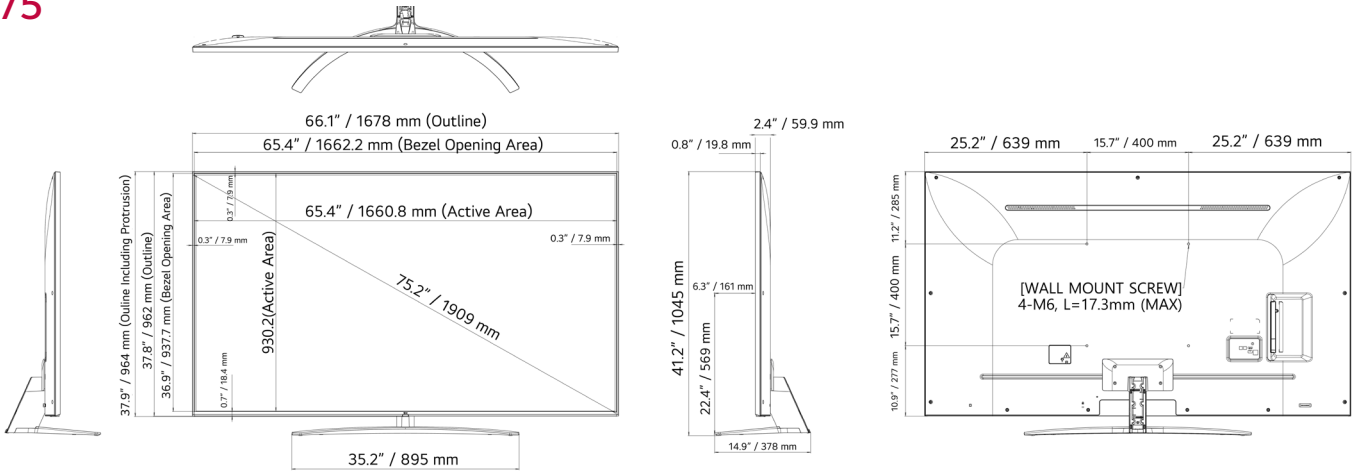

65"

55"

DIMENSIONED DRAWINGS

50"

43"

SPECIFICATIONS

		75UK343H0UD	65UK343H0UD	55UK343H0UA	50UK343H0UA	43UK343H0UA	
DISPLAY	Category	Commercial Lite	Commercial Lite	Commercial Lite	Commercial Lite	Commercial Lite	
	Size	75"	65"	55"	50"	43"	
	Resolution	4K Ultra HD (3,840 x 2,160)	4K Ultra HD (3,840 x 2,160)	4K Ultra HD (3,840 x 2,160)	4K Ultra HD (3,840 x 2,160)	4K Ultra HD (3,840 x 2,160)	
	Brightness (Typ.)	285 nits	305 nits	305 nits	330 nits	245 nits	
VIDEO	HDR_HDR 10 Pro	YES	YES	YES	YES	YES	
	HDR_HLG (Hybrid Log Gamma)	YES	YES	YES	YES	YES	
	Game Optimizer	YES	YES	YES	YES	YES	
AUDIO	Speakers	20W	20W	20W	20W	20W	
	AI Sound	YES	YES	YES	YES	YES	
BROADCAST	Digital	ATSC / Clear QAM	ATSC / Clear QAM	ATSC / Clear QAM	ATSC / Clear QAM	ATSC / Clear QAM	
	Analog	NTSC	NTSC	NTSC	NTSC	NTSC	
SMART FEATURES	webOS version	webOS 25	webOS 25	webOS 25	webOS 25	webOS 25	
	HDMI eARC/ARC	YES (HDMI2)	YES (HDMI2)	YES (HDMI2)	YES (HDMI2)	YES (HDMI2)	
HOSPITALITY FEATURES	Quick Menu (Customizable Portal)	YES	YES	YES	YES	YES	
	USB Cloning	YES	YES	YES	YES	YES	
	Diagnostics	YES (Self Diagnostics(USB))	YES (Self Diagnostics(USB))	YES (Self Diagnostics(USB))	YES (Self Diagnostics(USB))	YES (Self Diagnostics(USB))	
	HTNG-CEC (Version)	YES (1.4)	YES (1.4)	YES (1.4)	YES (1.4)	YES (1.4)	
	Simplink (HDMI-CEC) (Version)	YES (1.4)	YES (1.4)	YES (1.4)	YES (1.4)	YES (1.4)	
	IR Out	YES (RS-232C, ECI)	YES (RS-232C, ECI)	YES (RS-232C, ECI)	YES (RS-232C, ECI)	YES (RS-232C, ECI)	
	Multi-code IR	YES	YES	YES	YES	YES	
	Welcome Video	YES	YES	YES	YES	YES	
	Welcome Screen (Splash Image)	YES	YES	YES	YES	YES	
	Insert Image	YES	YES	YES	YES	YES	
	External Speaker Out / Line Out	YES / NO	YES / NO	YES / NO	YES / NO	YES / NO	
	Port Block	YES	YES	YES	YES	YES	
	Lock mode	YES (Limited)	YES (Limited)	YES (Limited)	YES (Limited)	YES (Limited)	
Energy Saving mode	YES	YES	YES	YES	YES		
CONNECTIVITY	Rear						
	Optical Digital Audio Out	YES	YES	YES	YES	YES	
	HDMI In	Yes (HDMI 1)	Yes (HDMI 1)	Yes (HDMI 1)	Yes (HDMI 1)	Yes (HDMI 1)	
	ECI (RJ12)	YES	YES	YES	YES	YES	
	Antenna/Cable In (Coax)	YES	YES	YES	YES	YES	
	Side						
	HDMI In	YES (HDMI 2, HDMI 3)	YES (HDMI 2, HDMI 3)	YES (HDMI 2, HDMI 3)	YES (HDMI 2, HDMI 3)	YES (HDMI 2, HDMI 3)	
	Service Only	YES (3.5mm TRS)	YES (3.5mm TRS)	YES (3.5mm TRS)	YES (3.5mm TRS)	YES (3.5mm TRS)	
	USB 2.0	YES	YES	YES	YES	YES	
	RS-232C (Control & Service)	YES (3.5mm TRRS)	YES (3.5mm TRRS)	YES (3.5mm TRRS)	YES (3.5mm TRRS)	YES (3.5mm TRRS)	
	External Speaker Out / Line Out	Yes (Stereo)	Yes (Stereo)	Yes (Stereo)	Yes (Stereo)	Yes (Stereo)	
	MECHANICAL	Stand Type	1 Pole (Fixed)	1 Pole (Fixed)	1 Pole (Swivel)	1 Pole (Swivel)	1 Pole (Swivel)
		Front Color	Charcoal Black	Charcoal Black	Charcoal Black	Charcoal Black	Charcoal Black
VESA Compatible		400 x 400 mm	300 x 300 mm	300 x 300 mm	200 x 200 mm	200 x 200 mm	
Kensington Lock		YES	YES	YES	YES	YES	
Credenza/Security Aperture		NO	NO	YES (Stand Required)	YES (Stand Required)	YES (Stand Required)	
Security Lock Down Plate		NO	NO	YES (Stand Required)	YES (Stand Required)	YES (Stand Required)	
Dimensions with Stand (W x H x D)		66.1 x 41.1 x 14.9 in. 1678 x 1045 x 378 mm	57.2 x 35.8 x 13.4 in. 1454 x 909 x 340 mm	48.6 x 30.6 x 11.9 in. 1235 x 777 x 303 mm	44.1 x 28.1 x 11.9 in. 1121 x 713 x 303 mm	38.1 x 24.5 x 11.9 in. 967 x 623 x 303 mm	
Dimensions without Stand (W x H x D)		TBD	57.2 x 33.0 x 2.3 in. 1454 x 838 x 57.7 mm	48.6 x 28.1 x 2.3 in. 1235 x 715 x 57.5 mm	44.1 x 25.6 x 2.2 in. 1121 x 651 x 57.1 mm	38.1 x 22.2 x 2.2 in. 967 x 564 x 57.1 mm	
Shipping Dimensions (W x H x D)		71.7 x 43.9 x 7.9 in. 1820 x 1115 x 200 mm	63.0 x 38.2 x 6.8 in. 1600 x 970 x 172 mm	53.5 x 31.9 x 6.4 in. 1360 x 810 x 162 mm	47.8 x 30.5 x 6.0 in. 1215 x 775 x 152 mm	41.5 x 26.0 x 5.6 in. 1055 x 660 x 142 mm	
On-Bezel Width (L / R / T / B)		13.9 / 13.9 / 13.9 / 19.9 mm	12.8 / 12.8 / 12.8 / 19.9 mm	12.8 / 12.8 / 12.8 / 19.9 mm	12.8 / 12.8 / 12.8 / 19.9 mm	12.8 / 12.8 / 12.8 / 19.9 mm	
Off-Bezel Width (L / R / T / B)		7.9 / 7.9 / 7.9 / 18.4 mm	6.8 / 6.8 / 6.8 / 18.4 mm	6.9 / 6.9 / 6.9 / 18.4 mm	7.3 / 7.3 / 7.8 / 18.4 mm	6.9 / 6.9 / 6.9 / 18.4 mm	
Weight with Stand		76.3 lbs. / 34.6 kg	50.5 lbs. / 22.9 kg	37.9 lbs. / 17.2 kg	33.7 lbs. / 15.3 kg	26.5 lbs. / 12.0 kg	
Weight without Stand		69.2 lbs. / 31.4 kg	47.4 lbs. / 21.5 kg	30.9 lbs. / 14.0 kg	26.7 lbs. / 12.1 kg	19.4 lbs. / 8.8 kg	
Shipping Weight	98.1 lbs. / 44.5 kg	63.7 lbs. / 28.9 kg	49.2 lbs. / 22.3 kg	41.0 lbs. / 18.6 kg	34.0 lbs. / 15.4 kg		
ELECTRICAL	Power Supply	120 Vac, 50/60 Hz	121 Vac, 50/60 Hz	122 Vac, 50/60 Hz	123 Vac, 50/60 Hz	124 Vac, 50/60 Hz	
	Max Power Consumption	TBD	TBD	TBD	TBD	TBD	
	Typical Power Consumption	TBD	TBD	TBD	TBD	TBD	
	Standby Power Consumption	Less than 0.5 W	Less than 0.5 W	Less than 0.5 W	Less than 0.5 W	Less than 0.5 W	
WARRANTY & OTHER	Warranty	3 Year Limited	4 Year Limited	5 Year Limited	6 Year Limited	7 Year Limited	
	UPC	1 95174 13249 4	1 95174 13303 3	1 95174 13247 0	1 95174 13246 3	1 95174 13248 7	
	Regulatory	FCC	FCC	FCC	FCC	FCC	
	Remote Control Type	L-Con	L-Con	L-Con	L-Con	L-Con	
	Power Cable	YES (1.8M / Straight Type)	YES (1.8M / Straight Type)	YES (1.8M / Straight Type)	YES (1.8M / Straight Type)	YES (1.8M / Straight Type)	