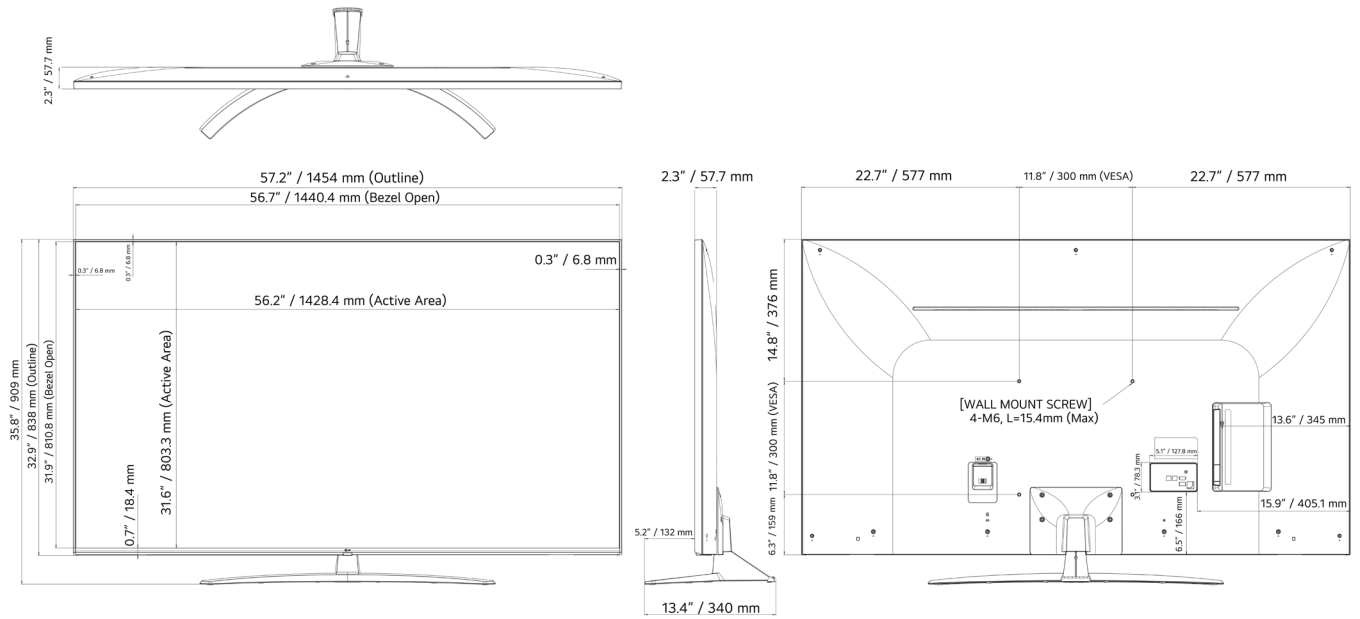

65"

55"

DIMENSIONED DRAWINGS

50"

43"

SPECIFICATIONS

		75UK343H0UD	65UK343H0UD	55UK343H0UA	50UK343H0UA	43UK343H0UA	
DISPLAY	Category	Commercial Lite	Commercial Lite	Commercial Lite	Commercial Lite	Commercial Lite	
	Size	75"	65"	55"	50"	43"	
	Resolution	4K Ultra HD (3,840 x 2,160)	4K Ultra HD (3,840 x 2,160)	4K Ultra HD (3,840 x 2,160)	4K Ultra HD (3,840 x 2,160)	4K Ultra HD (3,840 x 2,160)	
	Brightness (Typ.)	285 nits	305 nits	305 nits	330 nits	245 nits	
VIDEO	HDR_HDR 10 Pro	YES	YES	YES	YES	YES	
	HDR_HLG (Hybrid Log Gamma)	YES	YES	YES	YES	YES	
	Game Optimizer	YES	YES	YES	YES	YES	
AUDIO	Speakers	20W	20W	20W	20W	20W	
	AI Sound	YES	YES	YES	YES	YES	
BROADCAST	Digital	ATSC / Clear QAM	ATSC / Clear QAM	ATSC / Clear QAM	ATSC / Clear QAM	ATSC / Clear QAM	
	Analog	NTSC	NTSC	NTSC	NTSC	NTSC	
SMART FEATURES	webOS version	webOS 25	webOS 25	webOS 25	webOS 25	webOS 25	
	HDMI eARC/ARC	YES (HDMI2)	YES (HDMI2)	YES (HDMI2)	YES (HDMI2)	YES (HDMI2)	
HOSPITALITY FEATURES	Quick Menu (Customizable Portal)	YES	YES	YES	YES	YES	
	USB Cloning	YES	YES	YES	YES	YES	
	Diagnostics	YES (Self Diagnostics(USB))	YES (Self Diagnostics(USB))	YES (Self Diagnostics(USB))	YES (Self Diagnostics(USB))	YES (Self Diagnostics(USB))	
	HTNG-CEC (Version)	YES (1.4)	YES (1.4)	YES (1.4)	YES (1.4)	YES (1.4)	
	Simplink (HDMI-CEC) (Version)	YES (1.4)	YES (1.4)	YES (1.4)	YES (1.4)	YES (1.4)	
	IR Out	YES (RS-232C, ECI)	YES (RS-232C, ECI)	YES (RS-232C, ECI)	YES (RS-232C, ECI)	YES (RS-232C, ECI)	
	Multi-code IR	YES	YES	YES	YES	YES	
	Welcome Video	YES	YES	YES	YES	YES	
	Welcome Screen (Splash Image)	YES	YES	YES	YES	YES	
	Insert Image	YES	YES	YES	YES	YES	
	External Speaker Out / Line Out	YES / NO	YES / NO	YES / NO	YES / NO	YES / NO	
	Port Block	YES	YES	YES	YES	YES	
	Lock mode	YES (Limited)	YES (Limited)	YES (Limited)	YES (Limited)	YES (Limited)	
Energy Saving mode	YES	YES	YES	YES	YES		
CONNECTIVITY	Rear						
	Optical Digital Audio Out	YES	YES	YES	YES	YES	
	HDMI In	Yes (HDMI 1)	Yes (HDMI 1)	Yes (HDMI 1)	Yes (HDMI 1)	Yes (HDMI 1)	
	ECI (RJ12)	YES	YES	YES	YES	YES	
	Antenna/Cable In (Coax)	YES	YES	YES	YES	YES	
	Side						
	HDMI In	YES (HDMI 2, HDMI 3)	YES (HDMI 2, HDMI 3)	YES (HDMI 2, HDMI 3)	YES (HDMI 2, HDMI 3)	YES (HDMI 2, HDMI 3)	
	Service Only	YES (3.5mm TRS)	YES (3.5mm TRS)	YES (3.5mm TRS)	YES (3.5mm TRS)	YES (3.5mm TRS)	
	USB 2.0	YES	YES	YES	YES	YES	
	RS-232C (Control & Service)	YES (3.5mm TRRS)	YES (3.5mm TRRS)	YES (3.5mm TRRS)	YES (3.5mm TRRS)	YES (3.5mm TRRS)	
	External Speaker Out / Line Out	Yes (Stereo)	Yes (Stereo)	Yes (Stereo)	Yes (Stereo)	Yes (Stereo)	
	MECHANICAL	Stand Type	1 Pole (Fixed)	1 Pole (Fixed)	1 Pole (Swivel)	1 Pole (Swivel)	1 Pole (Swivel)
		Front Color	Charcoal Black	Charcoal Black	Charcoal Black	Charcoal Black	Charcoal Black
VESA Compatible		400 x 400 mm	300 x 300 mm	300 x 300 mm	200 x 200 mm	200 x 200 mm	
Kensington Lock		YES	YES	YES	YES	YES	
Credenza/Security Aperture		NO	NO	YES (Stand Required)	YES (Stand Required)	YES (Stand Required)	
Security Lock Down Plate		NO	NO	YES (Stand Required)	YES (Stand Required)	YES (Stand Required)	
Dimensions with Stand (W x H x D)		66.1 x 41.1 x 14.9 in. 1678 x 1045 x 378 mm	57.2 x 35.8 x 13.4 in. 1454 x 909 x 340 mm	48.6 x 30.6 x 11.9 in. 1235 x 777 x 303 mm	44.1 x 28.1 x 11.9 in. 1121 x 713 x 303 mm	38.1 x 24.5 x 11.9 in. 967 x 623 x 303 mm	
Dimensions without Stand (W x H x D)		TBD	57.2 x 33.0 x 2.3 in. 1454 x 838 x 57.7 mm	48.6 x 28.1 x 2.3 in. 1235 x 715 x 57.5 mm	44.1 x 25.6 x 2.2 in. 1121 x 651 x 57.1 mm	38.1 x 22.2 x 2.2 in. 967 x 564 x 57.1 mm	
Shipping Dimensions (W x H x D)		71.7 x 43.9 x 7.9 in. 1820 x 1115 x 200 mm	63.0 x 38.2 x 6.8 in. 1600 x 970 x 172 mm	53.5 x 31.9 x 6.4 in. 1360 x 810 x 162 mm	47.8 x 30.5 x 6.0 in. 1215 x 775 x 152 mm	41.5 x 26.0 x 5.6 in. 1055 x 660 x 142 mm	
On-Bezel Width (L / R / T / B)		13.9 / 13.9 / 13.9 / 19.9 mm	12.8 / 12.8 / 12.8 / 19.9 mm	12.8 / 12.8 / 12.8 / 19.9 mm	12.8 / 12.8 / 12.8 / 19.9 mm	12.8 / 12.8 / 12.8 / 19.9 mm	
Off-Bezel Width (L / R / T / B)		7.9 / 7.9 / 7.9 / 18.4 mm	6.8 / 6.8 / 6.8 / 18.4 mm	6.9 / 6.9 / 6.9 / 18.4 mm	7.3 / 7.3 / 7.8 / 18.4 mm	6.9 / 6.9 / 6.9 / 18.4 mm	
Weight with Stand		76.3 lbs. / 34.6 kg	50.5 lbs. / 22.9 kg	37.9 lbs. / 17.2 kg	33.7 lbs. / 15.3 kg	26.5 lbs. / 12.0 kg	
Weight without Stand		69.2 lbs. / 31.4 kg	47.4 lbs. / 21.5 kg	30.9 lbs. / 14.0 kg	26.7 lbs. / 12.1 kg	19.4 lbs. / 8.8 kg	
Shipping Weight	98.1 lbs. / 44.5 kg	63.7 lbs. / 28.9 kg	49.2 lbs. / 22.3 kg	41.0 lbs. / 18.6 kg	34.0 lbs. / 15.4 kg		
ELECTRICAL	Power Supply	120 Vac, 50/60 Hz	121 Vac, 50/60 Hz	122 Vac, 50/60 Hz	123 Vac, 50/60 Hz	124 Vac, 50/60 Hz	
	Max Power Consumption	TBD	TBD	TBD	TBD	TBD	
	Typical Power Consumption	TBD	TBD	TBD	TBD	TBD	
	Standby Power Consumption	Less than 0.5 W	Less than 0.5 W	Less than 0.5 W	Less than 0.5 W	Less than 0.5 W	
WARRANTY & OTHER	Warranty	3 Year Limited	4 Year Limited	5 Year Limited	6 Year Limited	7 Year Limited	
	UPC	1 95174 13249 4	1 95174 13303 3	1 95174 13247 0	1 95174 13246 3	1 95174 13248 7	
	Regulatory	FCC	FCC	FCC	FCC	FCC	
	Remote Control Type	L-Con	L-Con	L-Con	L-Con	L-Con	
	Power Cable	YES (1.8M / Straight Type)	YES (1.8M / Straight Type)	YES (1.8M / Straight Type)	YES (1.8M / Straight Type)	YES (1.8M / Straight Type)	