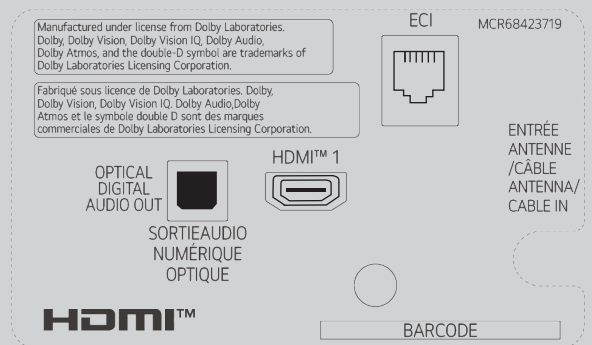

65" / 55" / 50" / 43"