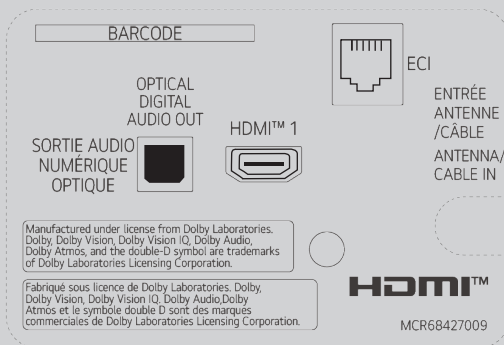

CONNECTIVITY

75"

Rear