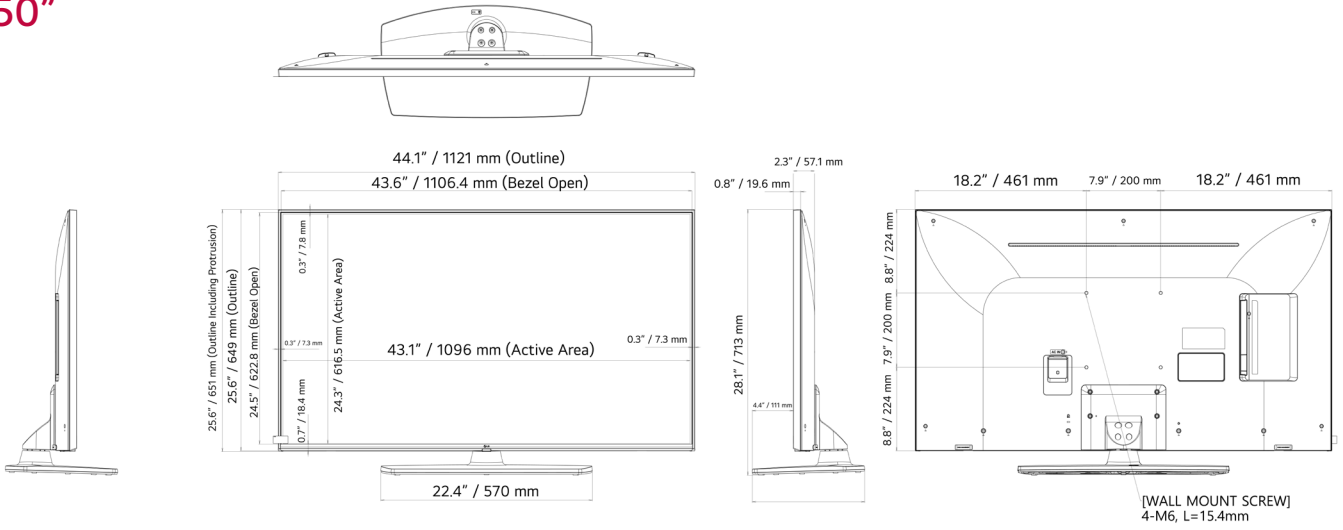

65"

55"

DIMENSIONED DRAWINGS

50"

43"

SPECIFICATIONS

		75UK343H0UD	65UK343H0UD	55UK343H0UA	50UK343H0UA	43UK343H0UA	
DISPLAY	Category	Commercial Lite	Commercial Lite	Commercial Lite	Commercial Lite	Commercial Lite	
	Size	75"	65"	55"	50"	43"	
	Resolution	4K Ultra HD (3,840 x 2,160)	4K Ultra HD (3,840 x 2,160)	4K Ultra HD (3,840 x 2,160)	4K Ultra HD (3,840 x 2,160)	4K Ultra HD (3,840 x 2,160)	
	Brightness (Typ.)	285 nits	305 nits	305 nits	330 nits	245 nits	
VIDEO	HDR_HDR 10 Pro	YES	YES	YES	YES	YES	
	HDR_HLG (Hybrid Log Gamma)	YES	YES	YES	YES	YES	
	Game Optimizer	YES	YES	YES	YES	YES	
AUDIO	Speakers	20W	20W	20W	20W	20W	
	AI Sound	YES	YES	YES	YES	YES	
BROADCAST	Digital	ATSC / Clear QAM	ATSC / Clear QAM	ATSC / Clear QAM	ATSC / Clear QAM	ATSC / Clear QAM	
	Analog	NTSC	NTSC	NTSC	NTSC	NTSC	
SMART FEATURES	webOS version	webOS 25	webOS 25	webOS 25	webOS 25	webOS 25	
	HDMI eARC/ARC	YES (HDMI2)	YES (HDMI2)	YES (HDMI2)	YES (HDMI2)	YES (HDMI2)	
HOSPITALITY FEATURES	Quick Menu (Customizable Portal)	YES	YES	YES	YES	YES	
	USB Cloning	YES	YES	YES	YES	YES	
	Diagnostics	YES (Self Diagnostics(USB))	YES (Self Diagnostics(USB))	YES (Self Diagnostics(USB))	YES (Self Diagnostics(USB))	YES (Self Diagnostics(USB))	
	HTNG-CEC (Version)	YES (1.4)	YES (1.4)	YES (1.4)	YES (1.4)	YES (1.4)	
	Simplink (HDMI-CEC) (Version)	YES (1.4)	YES (1.4)	YES (1.4)	YES (1.4)	YES (1.4)	
	IR Out	YES (RS-232C, ECI)	YES (RS-232C, ECI)	YES (RS-232C, ECI)	YES (RS-232C, ECI)	YES (RS-232C, ECI)	
	Multi-code IR	YES	YES	YES	YES	YES	
	Welcome Video	YES	YES	YES	YES	YES	
	Welcome Screen (Splash Image)	YES	YES	YES	YES	YES	
	Insert Image	YES	YES	YES	YES	YES	
	External Speaker Out / Line Out	YES / NO	YES / NO	YES / NO	YES / NO	YES / NO	
	Port Block	YES	YES	YES	YES	YES	
	Lock mode	YES (Limited)	YES (Limited)	YES (Limited)	YES (Limited)	YES (Limited)	
Energy Saving mode	YES	YES	YES	YES	YES		
CONNECTIVITY	Rear						
	Optical Digital Audio Out	YES	YES	YES	YES	YES	
	HDMI In	Yes (HDMI 1)	Yes (HDMI 1)	Yes (HDMI 1)	Yes (HDMI 1)	Yes (HDMI 1)	
	ECI (RJ12)	YES	YES	YES	YES	YES	
	Antenna/Cable In (Coax)	YES	YES	YES	YES	YES	
	Side						
	HDMI In	YES (HDMI 2, HDMI 3)	YES (HDMI 2, HDMI 3)	YES (HDMI 2, HDMI 3)	YES (HDMI 2, HDMI 3)	YES (HDMI 2, HDMI 3)	
	Service Only	YES (3.5mm TRS)	YES (3.5mm TRS)	YES (3.5mm TRS)	YES (3.5mm TRS)	YES (3.5mm TRS)	
	USB 2.0	YES	YES	YES	YES	YES	
	RS-232C (Control & Service)	YES (3.5mm TRRS)	YES (3.5mm TRRS)	YES (3.5mm TRRS)	YES (3.5mm TRRS)	YES (3.5mm TRRS)	
	External Speaker Out / Line Out	Yes (Stereo)	Yes (Stereo)	Yes (Stereo)	Yes (Stereo)	Yes (Stereo)	
	MECHANICAL	Stand Type	1 Pole (Fixed)	1 Pole (Fixed)	1 Pole (Swivel)	1 Pole (Swivel)	1 Pole (Swivel)
		Front Color	Charcoal Black	Charcoal Black	Charcoal Black	Charcoal Black	Charcoal Black
VESA Compatible		400 x 400 mm	300 x 300 mm	300 x 300 mm	200 x 200 mm	200 x 200 mm	
Kensington Lock		YES	YES	YES	YES	YES	
Credenza/Security Aperture		NO	NO	YES (Stand Required)	YES (Stand Required)	YES (Stand Required)	
Security Lock Down Plate		NO	NO	YES (Stand Required)	YES (Stand Required)	YES (Stand Required)	
Dimensions with Stand (W x H x D)		66.1 x 41.1 x 14.9 in. 1678 x 1045 x 378 mm	57.2 x 35.8 x 13.4 in. 1454 x 909 x 340 mm	48.6 x 30.6 x 11.9 in. 1235 x 777 x 303 mm	44.1 x 28.1 x 11.9 in. 1121 x 713 x 303 mm	38.1 x 24.5 x 11.9 in. 967 x 623 x 303 mm	
Dimensions without Stand (W x H x D)		TBD	57.2 x 33.0 x 2.3 in. 1454 x 838 x 57.7 mm	48.6 x 28.1 x 2.3 in. 1235 x 715 x 57.5 mm	44.1 x 25.6 x 2.2 in. 1121 x 651 x 57.1 mm	38.1 x 22.2 x 2.2 in. 967 x 564 x 57.1 mm	
Shipping Dimensions (W x H x D)		71.7 x 43.9 x 7.9 in. 1820 x 1115 x 200 mm	63.0 x 38.2 x 6.8 in. 1600 x 970 x 172 mm	53.5 x 31.9 x 6.4 in. 1360 x 810 x 162 mm	47.8 x 30.5 x 6.0 in. 1215 x 775 x 152 mm	41.5 x 26.0 x 5.6 in. 1055 x 660 x 142 mm	
On-Bezel Width (L / R / T / B)		13.9 / 13.9 / 13.9 / 19.9 mm	12.8 / 12.8 / 12.8 / 19.9 mm	12.8 / 12.8 / 12.8 / 19.9 mm	12.8 / 12.8 / 12.8 / 19.9 mm	12.8 / 12.8 / 12.8 / 19.9 mm	
Off-Bezel Width (L / R / T / B)		7.9 / 7.9 / 7.9 / 18.4 mm	6.8 / 6.8 / 6.8 / 18.4 mm	6.9 / 6.9 / 6.9 / 18.4 mm	7.3 / 7.3 / 7.8 / 18.4 mm	6.9 / 6.9 / 6.9 / 18.4 mm	
Weight with Stand		76.3 lbs. / 34.6 kg	50.5 lbs. / 22.9 kg	37.9 lbs. / 17.2 kg	33.7 lbs. / 15.3 kg	26.5 lbs. / 12.0 kg	
Weight without Stand		69.2 lbs. / 31.4 kg	47.4 lbs. / 21.5 kg	30.9 lbs. / 14.0 kg	26.7 lbs. / 12.1 kg	19.4 lbs. / 8.8 kg	
Shipping Weight	98.1 lbs. / 44.5 kg	63.7 lbs. / 28.9 kg	49.2 lbs. / 22.3 kg	41.0 lbs. / 18.6 kg	34.0 lbs. / 15.4 kg		
ELECTRICAL	Power Supply	120 Vac, 50/60 Hz	121 Vac, 50/60 Hz	122 Vac, 50/60 Hz	123 Vac, 50/60 Hz	124 Vac, 50/60 Hz	
	Max Power Consumption	TBD	TBD	TBD	TBD	TBD	
	Typical Power Consumption	TBD	TBD	TBD	TBD	TBD	
	Standby Power Consumption	Less than 0.5 W	Less than 0.5 W	Less than 0.5 W	Less than 0.5 W	Less than 0.5 W	
WARRANTY & OTHER	Warranty	3 Year Limited	4 Year Limited	5 Year Limited	6 Year Limited	7 Year Limited	
	UPC	1 95174 13249 4	1 95174 13303 3	1 95174 13247 0	1 95174 13246 3	1 95174 13248 7	
	Regulatory	FCC	FCC	FCC	FCC	FCC	
	Remote Control Type	L-Con	L-Con	L-Con	L-Con	L-Con	
	Power Cable	YES (1.8M / Straight Type)	YES (1.8M / Straight Type)	YES (1.8M / Straight Type)	YES (1.8M / Straight Type)	YES (1.8M / Straight Type)	