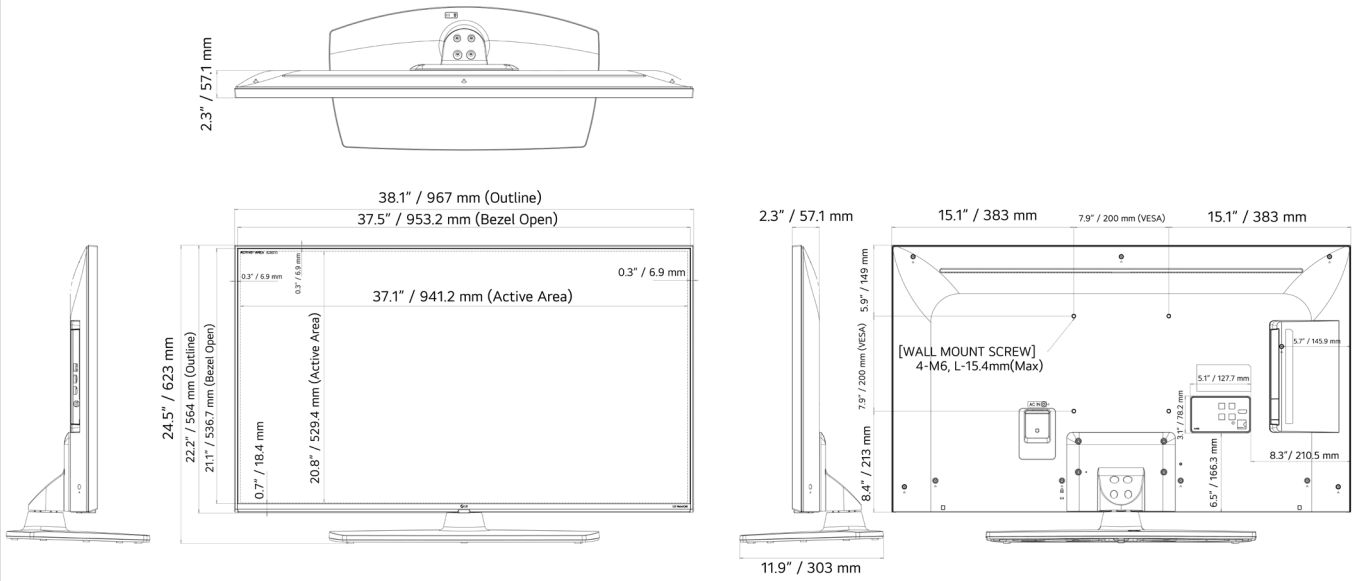

65"

55"

DIMENSIONED DRAWINGS

50"

43"

SPECIFICATIONS

		75UK343H0UD	65UK343H0UD	55UK343H0UA	50UK343H0UA	43UK343H0UA	
DISPLAY	Category	Commercial Lite	Commercial Lite	Commercial Lite	Commercial Lite	Commercial Lite	
	Size	75"	65"	55"	50"	43"	
	Resolution	4K Ultra HD (3,840 x 2,160)	4K Ultra HD (3,840 x 2,160)	4K Ultra HD (3,840 x 2,160)	4K Ultra HD (3,840 x 2,160)	4K Ultra HD (3,840 x 2,160)	
	Brightness (Typ.)	285 nits	305 nits	305 nits	330 nits	245 nits	
VIDEO	HDR_HDR 10 Pro	YES	YES	YES	YES	YES	
	HDR_HLG (Hybrid Log Gamma)	YES	YES	YES	YES	YES	
	Game Optimizer	YES	YES	YES	YES	YES	
AUDIO	Speakers	20W	20W	20W	20W	20W	
	AI Sound	YES	YES	YES	YES	YES	
BROADCAST	Digital	ATSC / Clear QAM	ATSC / Clear QAM	ATSC / Clear QAM	ATSC / Clear QAM	ATSC / Clear QAM	
	Analog	NTSC	NTSC	NTSC	NTSC	NTSC	
SMART FEATURES	webOS version	webOS 25	webOS 25	webOS 25	webOS 25	webOS 25	
	HDMI eARC/ARC	YES (HDMI2)	YES (HDMI2)	YES (HDMI2)	YES (HDMI2)	YES (HDMI2)	
HOSPITALITY FEATURES	Quick Menu (Customizable Portal)	YES	YES	YES	YES	YES	
	USB Cloning	YES	YES	YES	YES	YES	
	Diagnostics	YES (Self Diagnostics(USB))	YES (Self Diagnostics(USB))	YES (Self Diagnostics(USB))	YES (Self Diagnostics(USB))	YES (Self Diagnostics(USB))	
	HTNG-CEC (Version)	YES (1.4)	YES (1.4)	YES (1.4)	YES (1.4)	YES (1.4)	
	Simplink (HDMI-CEC) (Version)	YES (1.4)	YES (1.4)	YES (1.4)	YES (1.4)	YES (1.4)	
	IR Out	YES (RS-232C, ECI)	YES (RS-232C, ECI)	YES (RS-232C, ECI)	YES (RS-232C, ECI)	YES (RS-232C, ECI)	
	Multi-code IR	YES	YES	YES	YES	YES	
	Welcome Video	YES	YES	YES	YES	YES	
	Welcome Screen (Splash Image)	YES	YES	YES	YES	YES	
	Insert Image	YES	YES	YES	YES	YES	
	External Speaker Out / Line Out	YES / NO	YES / NO	YES / NO	YES / NO	YES / NO	
	Port Block	YES	YES	YES	YES	YES	
	Lock mode	YES (Limited)	YES (Limited)	YES (Limited)	YES (Limited)	YES (Limited)	
Energy Saving mode	YES	YES	YES	YES	YES		
CONNECTIVITY	Rear						
	Optical Digital Audio Out	YES	YES	YES	YES	YES	
	HDMI In	Yes (HDMI 1)	Yes (HDMI 1)	Yes (HDMI 1)	Yes (HDMI 1)	Yes (HDMI 1)	
	ECI (RJ12)	YES	YES	YES	YES	YES	
	Antenna/Cable In (Coax)	YES	YES	YES	YES	YES	
	Side						
	HDMI In	YES (HDMI 2, HDMI 3)	YES (HDMI 2, HDMI 3)	YES (HDMI 2, HDMI 3)	YES (HDMI 2, HDMI 3)	YES (HDMI 2, HDMI 3)	
	Service Only	YES (3.5mm TRS)	YES (3.5mm TRS)	YES (3.5mm TRS)	YES (3.5mm TRS)	YES (3.5mm TRS)	
	USB 2.0	YES	YES	YES	YES	YES	
	RS-232C (Control & Service)	YES (3.5mm TRRS)	YES (3.5mm TRRS)	YES (3.5mm TRRS)	YES (3.5mm TRRS)	YES (3.5mm TRRS)	
	External Speaker Out / Line Out	Yes (Stereo)	Yes (Stereo)	Yes (Stereo)	Yes (Stereo)	Yes (Stereo)	
	MECHANICAL	Stand Type	1 Pole (Fixed)	1 Pole (Fixed)	1 Pole (Swivel)	1 Pole (Swivel)	1 Pole (Swivel)
		Front Color	Charcoal Black	Charcoal Black	Charcoal Black	Charcoal Black	Charcoal Black
VESA Compatible		400 x 400 mm	300 x 300 mm	300 x 300 mm	200 x 200 mm	200 x 200 mm	
Kensington Lock		YES	YES	YES	YES	YES	
Credenza/Security Aperture		NO	NO	YES (Stand Required)	YES (Stand Required)	YES (Stand Required)	
Security Lock Down Plate		NO	NO	YES (Stand Required)	YES (Stand Required)	YES (Stand Required)	
Dimensions with Stand (W x H x D)		66.1 x 41.1 x 14.9 in. 1678 x 1045 x 378 mm	57.2 x 35.8 x 13.4 in. 1454 x 909 x 340 mm	48.6 x 30.6 x 11.9 in. 1235 x 777 x 303 mm	44.1 x 28.1 x 11.9 in. 1121 x 713 x 303 mm	38.1 x 24.5 x 11.9 in. 967 x 623 x 303 mm	
Dimensions without Stand (W x H x D)		TBD	57.2 x 33.0 x 2.3 in. 1454 x 838 x 57.7 mm	48.6 x 28.1 x 2.3 in. 1235 x 715 x 57.5 mm	44.1 x 25.6 x 2.2 in. 1121 x 651 x 57.1 mm	38.1 x 22.2 x 2.2 in. 967 x 564 x 57.1 mm	
Shipping Dimensions (W x H x D)		71.7 x 43.9 x 7.9 in. 1820 x 1115 x 200 mm	63.0 x 38.2 x 6.8 in. 1600 x 970 x 172 mm	53.5 x 31.9 x 6.4 in. 1360 x 810 x 162 mm	47.8 x 30.5 x 6.0 in. 1215 x 775 x 152 mm	41.5 x 26.0 x 5.6 in. 1055 x 660 x 142 mm	
On-Bezel Width (L / R / T / B)		13.9 / 13.9 / 13.9 / 19.9 mm	12.8 / 12.8 / 12.8 / 19.9 mm	12.8 / 12.8 / 12.8 / 19.9 mm	12.8 / 12.8 / 12.8 / 19.9 mm	12.8 / 12.8 / 12.8 / 19.9 mm	
Off-Bezel Width (L / R / T / B)		7.9 / 7.9 / 7.9 / 18.4 mm	6.8 / 6.8 / 6.8 / 18.4 mm	6.9 / 6.9 / 6.9 / 18.4 mm	7.3 / 7.3 / 7.8 / 18.4 mm	6.9 / 6.9 / 6.9 / 18.4 mm	
Weight with Stand		76.3 lbs. / 34.6 kg	50.5 lbs. / 22.9 kg	37.9 lbs. / 17.2 kg	33.7 lbs. / 15.3 kg	26.5 lbs. / 12.0 kg	
Weight without Stand		69.2 lbs. / 31.4 kg	47.4 lbs. / 21.5 kg	30.9 lbs. / 14.0 kg	26.7 lbs. / 12.1 kg	19.4 lbs. / 8.8 kg	
Shipping Weight	98.1 lbs. / 44.5 kg	63.7 lbs. / 28.9 kg	49.2 lbs. / 22.3 kg	41.0 lbs. / 18.6 kg	34.0 lbs. / 15.4 kg		
ELECTRICAL	Power Supply	120 Vac, 50/60 Hz	121 Vac, 50/60 Hz	122 Vac, 50/60 Hz	123 Vac, 50/60 Hz	124 Vac, 50/60 Hz	
	Max Power Consumption	TBD	TBD	TBD	TBD	TBD	
	Typical Power Consumption	TBD	TBD	TBD	TBD	TBD	
	Standby Power Consumption	Less than 0.5 W	Less than 0.5 W	Less than 0.5 W	Less than 0.5 W	Less than 0.5 W	
WARRANTY & OTHER	Warranty	3 Year Limited	4 Year Limited	5 Year Limited	6 Year Limited	7 Year Limited	
	UPC	1 95174 13249 4	1 95174 13303 3	1 95174 13247 0	1 95174 13246 3	1 95174 13248 7	
	Regulatory	FCC	FCC	FCC	FCC	FCC	
	Remote Control Type	L-Con	L-Con	L-Con	L-Con	L-Con	
	Power Cable	YES (1.8M / Straight Type)	YES (1.8M / Straight Type)	YES (1.8M / Straight Type)	YES (1.8M / Straight Type)	YES (1.8M / Straight Type)	