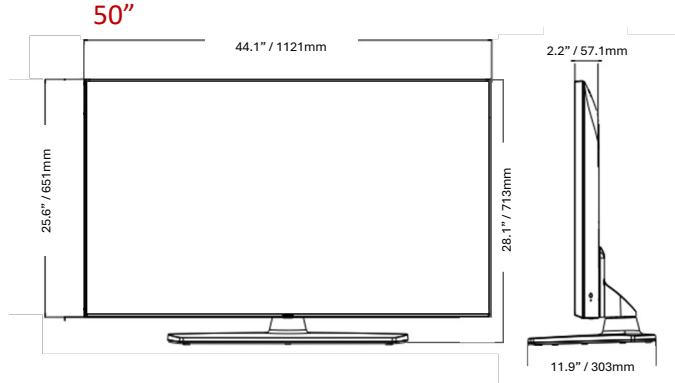

DIMENSIONED DRAWINGS

UK560H Series