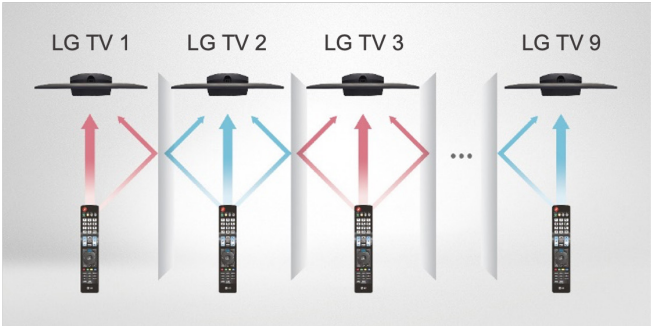

Pro:Idiom

Digital Rights Management (DRM) technology provides access to premium content to help assure rapid and broad deployment of HDTV and other high-value digital content.

Multi-code IR

Multi-code IR function eliminates any remote-control signal interaction between multiple TVs in one place. LG hospital TV supports this when used with a Multi-code IR remote control (sold separately), so users can freely control their own TVs without disturbing the others.