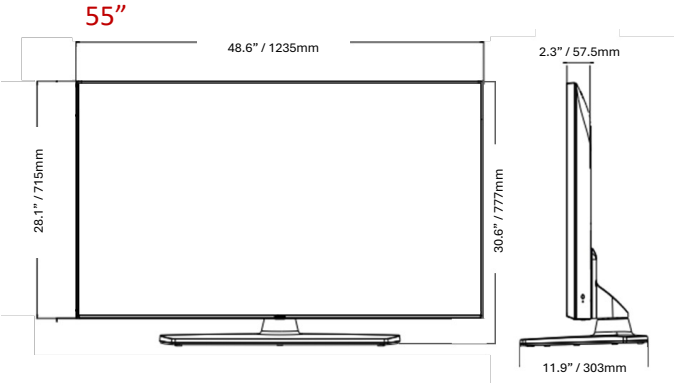

DIMENSIONED DRAWINGS

UK560H Series