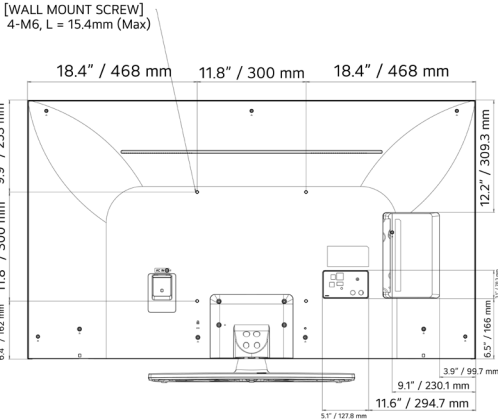

DIMENSIONED DRAWINGS

UK560H Series