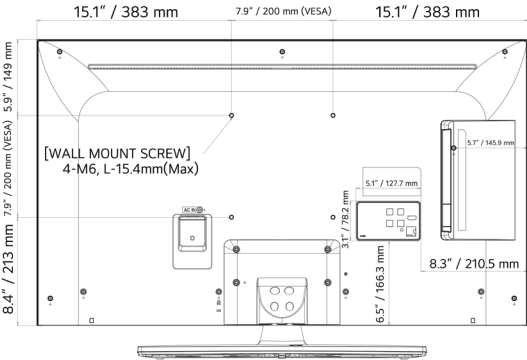

DIMENSIONED DRAWINGS

UK560H Series