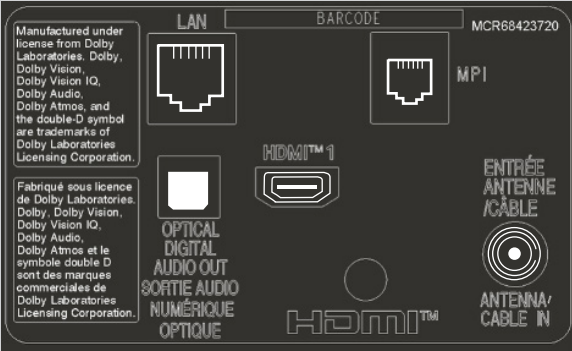

Pro:Idiom

Digital Rights Management (DRM) technology provides access to premium content to help assure rapid and broad deployment of HDTV and other high-value digital content.

Multi-code IR

Multi-code IR function eliminates any remote-control signal interaction between multiple TVs in one place. LG hospital TV supports this when used with a Multi-code IR remote control (sold separately), so users can freely control their own TVs without disturbing the others.

Ez-Manager

Ez-Manager provides a convenient installation function automatically set up for Pro:Centric TV that provides less effort and process than manual installation.

CONNECTIVITY

UK560H

Rear

Side

DIMENSIONED DRAWINGS