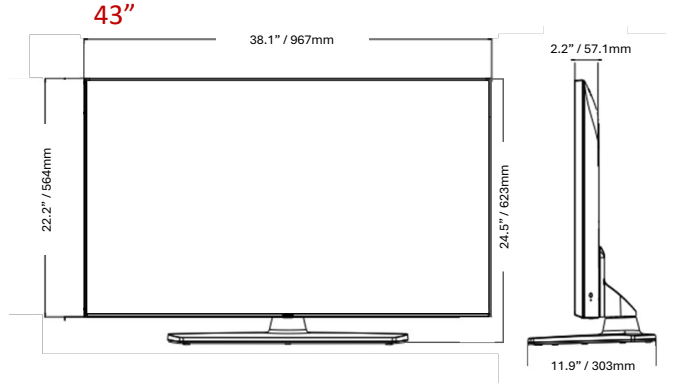

DIMENSIONED DRAWINGS

UK560H Series