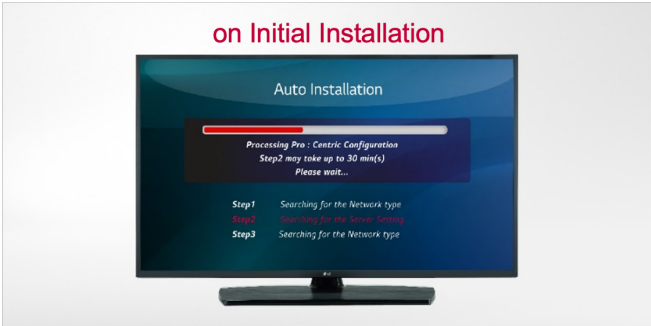

Pro:Centric Direct

The hotel content management solution Pro:Centric Direct offers easy and simple editing tools, making it easy to perform service and IP network-based remote management with a single click.* The Pro:Centric Direct solution enables users to edit their interface easily by providing customized interface and efficiently manages all TVs in the room. The latest PCD version provides IoT-based in-room control as well as voice control function through LG Natural Language Processing (NLP). These IoT and voice-related functions will be your starting point to prepare for the hotel rooms of next generation through artificial intelligence.

* Some features may not be supported based on PCD versions.

USB Cloning

USB data cloning makes managing multiple displays more efficient for optimal operation. Instead of setting up each display one by one, data can be copied to a USB for one display and can be sent to the other displays through a USB plug-in.

Pro:Idiom

Digital Rights Management (DRM) technology provides access to premium content to help assure rapid and broad deployment of HDTV and other high-value digital content.

Multi-code IR

Multi-code IR function eliminates any remote-control signal interaction between multiple TVs in one place. LG hospital TV supports this when used with a Multi-code IR remote control (sold separately), so users can freely control their own TVs without disturbing the others.

Ez-Manager

Ez-Manager provides a convenient installation function automatically set up for Pro:Centric TV that provides less effort and process than manual installation.

CONNECTIVITY

UK560H

Rear

Side

DIMENSIONED DRAWINGS