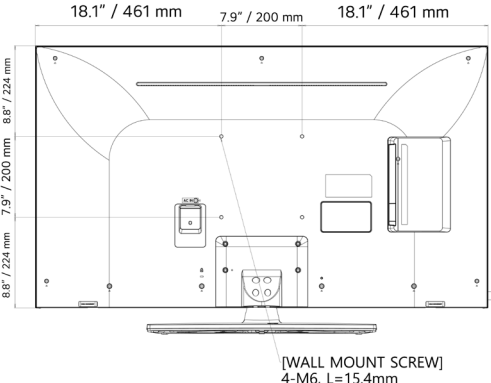

DIMENSIONED DRAWINGS

UK560H Series