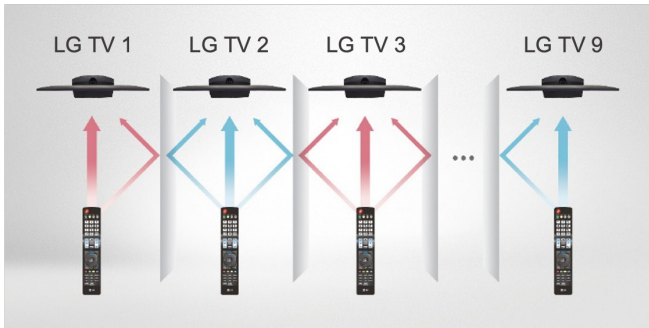

Pro:Idiom

Digital Rights Management (DRM) technology provides access to premium content to help assure rapid and broad deployment of HDTV and other high-value digital content.

Multi-code IR

Multi-code IR function eliminates any remote-control signal interaction between multiple TVs in one place. LG hospital TV supports this when used with a Multi-code IR remote control (sold separately), so users can freely control their own TVs without disturbing the others.