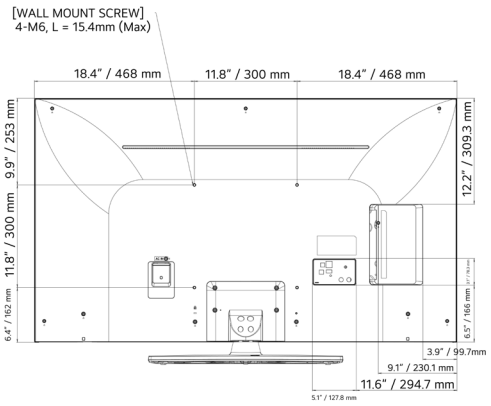

DIMENSIONED DRAWINGS

65" UK570H Series

55"

50"

43"