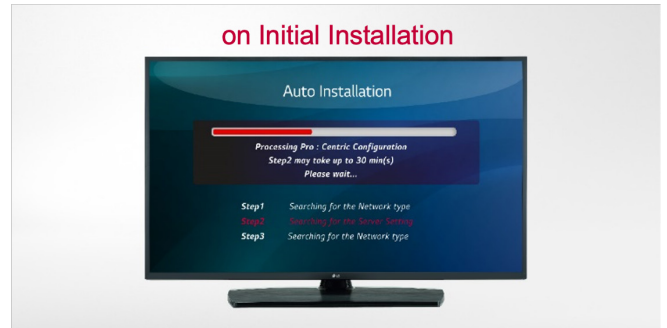

Pro:Centric Direct

The hotel content management solution Pro:Centric Direct offers easy and simple editing tools, making it easy to perform service and IP network-based remote management with a single click.* The Pro:Centric Direct solution enables users to edit their interface easily by providing customized interface and efficiently manages all TVs in the room. The latest PCD version provides IoT-based in-room control as well as voice control function through LG Natural Language Processing (NLP). These IoT and voice-related functions will be your starting point to prepare for the hotel rooms of next generation through artificial intelligence.

* Some features may not be supported based on PCD versions.

USB Cloning

USB data cloning makes managing multiple displays more efficient for optimal operation. Instead of setting up each display one by one, data can be copied to a USB for one display and can be sent to the other displays through a USB plug-in.

Pro:Idiom

Digital Rights Management (DRM) technology provides access to premium content to help assure rapid and broad deployment of HDTV and other high-value digital content.

Multi-code IR

Multi-code IR function eliminates any remote-control signal interaction between multiple TVs in one place. LG hospital TV supports this when used with a Multi-code IR remote control (sold separately), so users can freely control their own TVs without disturbing the others.

Ez-Manager

Ez-Manager provides a convenient installation function automatically set up for Pro:Centric TV that provides less effort and process than manual installation.

CONNECTIVITY

UK570H

Rear

Side

DIMENSIONED DRAWINGS