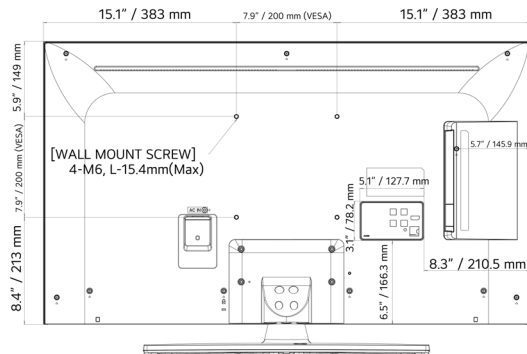

DIMENSIONED DRAWINGS

65" UK570H Series

55"

50"

43"