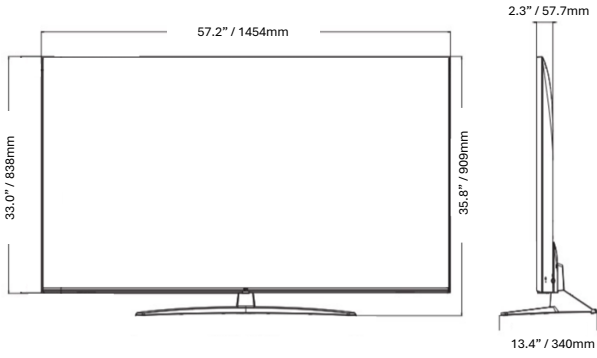

DIMENSIONED DRAWINGS

65" UK570H Series