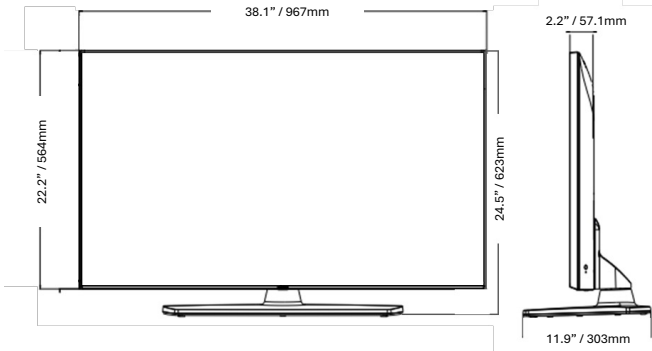

DIMENSIONED DRAWINGS

65" UK570H Series

55"

50"

43"