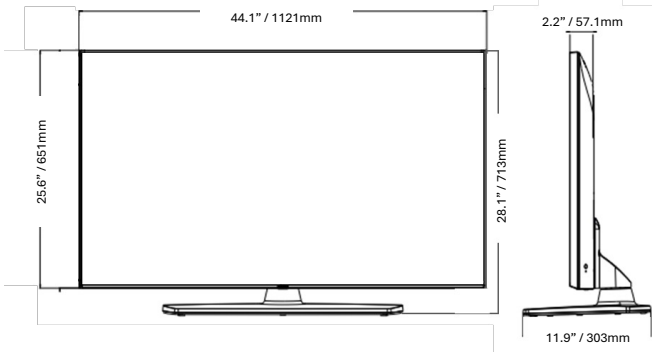

DIMENSIONED DRAWINGS

65" UK570H Series

55"

50"

43"