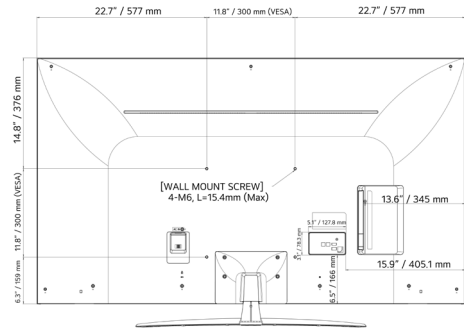

DIMENSIONED DRAWINGS

65" UK570H Series