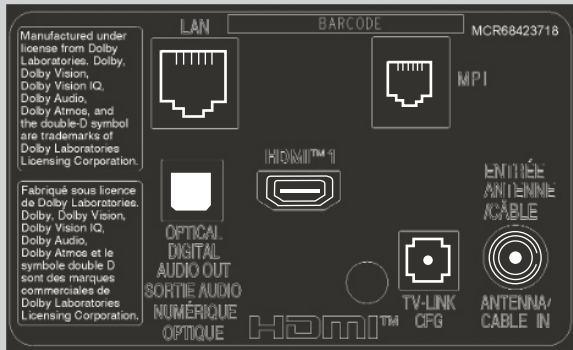

Pro:Idiom

Digital Rights Management (DRM) technology provides access to premium content to help assure rapid and broad deployment of HDTV and other high-value digital content.

Multi-code IR

Multi-code IR function eliminates any remote-control signal interaction between multiple TVs in one place. LG hospital TV supports this when used with a Multi-code IR remote control (sold separately), so users can freely control their own TVs without disturbing the others.

Ez-Manager

Ez-Manager provides a convenient installation function automatically set up for Pro:Centric TV that provides less effort and process than manual installation.

CONNECTIVITY

UK570H

Rear

Side

DIMENSIONED DRAWINGS