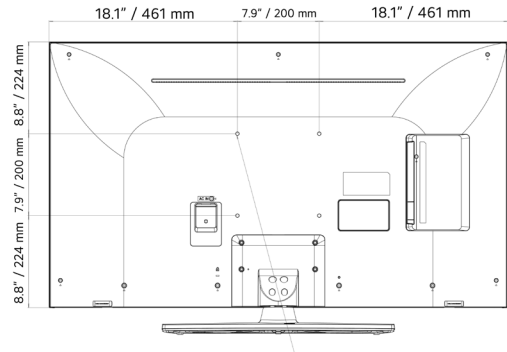

DIMENSIONED DRAWINGS

65" UK570H Series

55"

50"

43"