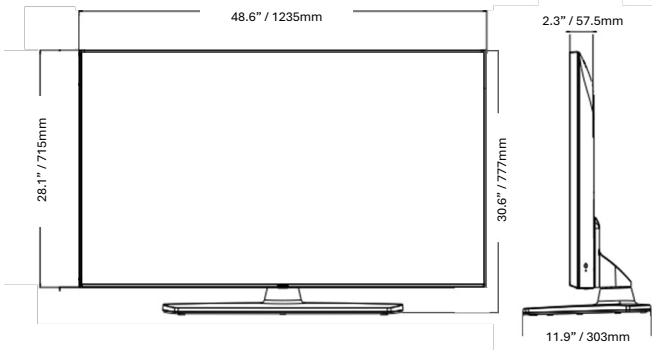

DIMENSIONED DRAWINGS

65" UK570H Series

55"

50"

43"