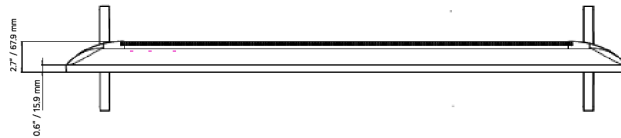

With a slim design, the UK660H series integrates smoothly into the interiors, delivering a modern impression to guests.

DIMENSIONS

65"

55"

DIMENSIONS

50"

43"

CONNECTIVITY