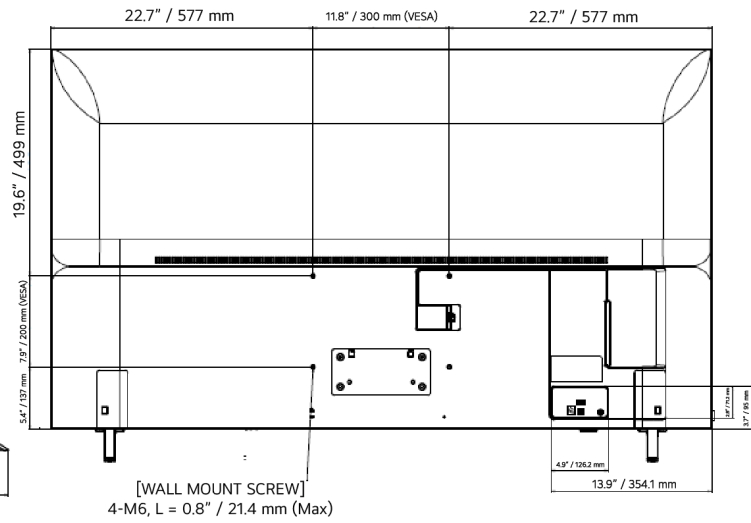

With a slim design, the UK660H series integrates smoothly into the interiors, delivering a modern impression to guests.

DIMENSIONS

65"

55"

DIMENSIONS

50"

43"

CONNECTIVITY