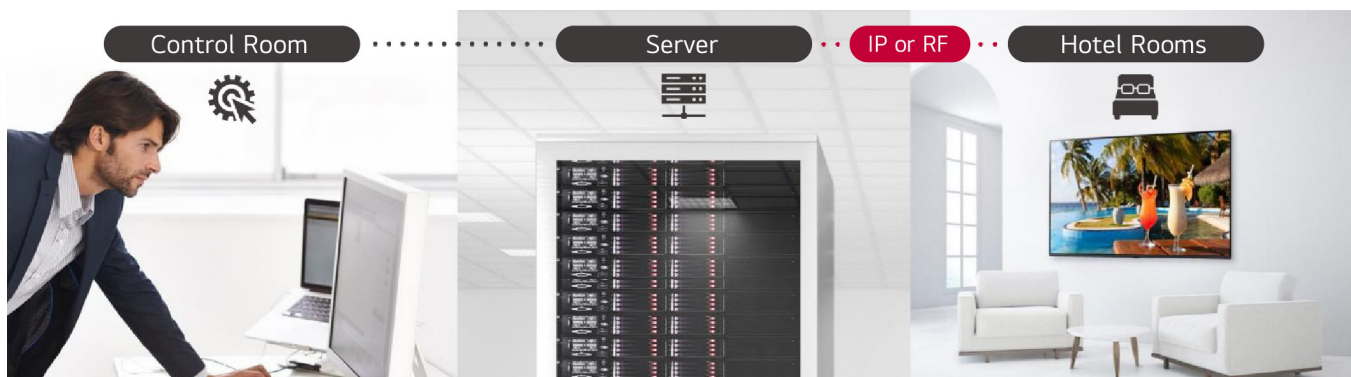

* Google Cast is a trademark of Google LLC.

Works with AirPlay

With Apple AirPlay, guests can stream content to LG Pro:CentricSmart Hotel TVs, right from their iPhone or iPad, whether it's to watch movies and shows from their favorite apps or share what's on their Apple devices, including photos, personal videos, games and more. Guests simply scan a unique, on-screen QR code after check-in, to privately and securely pair their iPhone or iPad directly to the TV in the room for the duration of their stay.

Netflix at Your Fingertips

Experience a wide variety of video content from Netflix and other embedded applications on UK660H with Pro:Centric Solution. Enjoy the comfort of your room and a streaming service that offers thousands of selections.

Pro:Centric Direct

The Pro:Centric Direct hotel content management solution offers simple editing tools, making it easy to perform service and IP network-based remote management with a single click. Pro:Centric Direct enables users to customize their interface easily and efficiently manage all TVs in the facility. The most recent version provides IoT-based in-room control as well as voice control through LG Natural Language Processing.*.

With a slim design, the UK660H series integrates smoothly into the interiors, delivering a modern impression to guests.

DIMENSIONS

65"

55"

DIMENSIONS

50"

43"

CONNECTIVITY