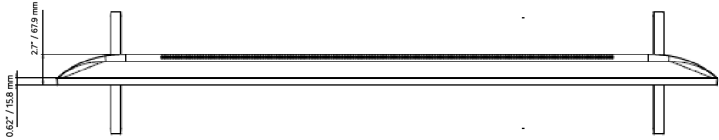

With a slim design, the UK660H series integrates smoothly into the interiors, delivering a modern impression to guests.

DIMENSIONS

65"

55"

DIMENSIONS

50"

43"

CONNECTIVITY