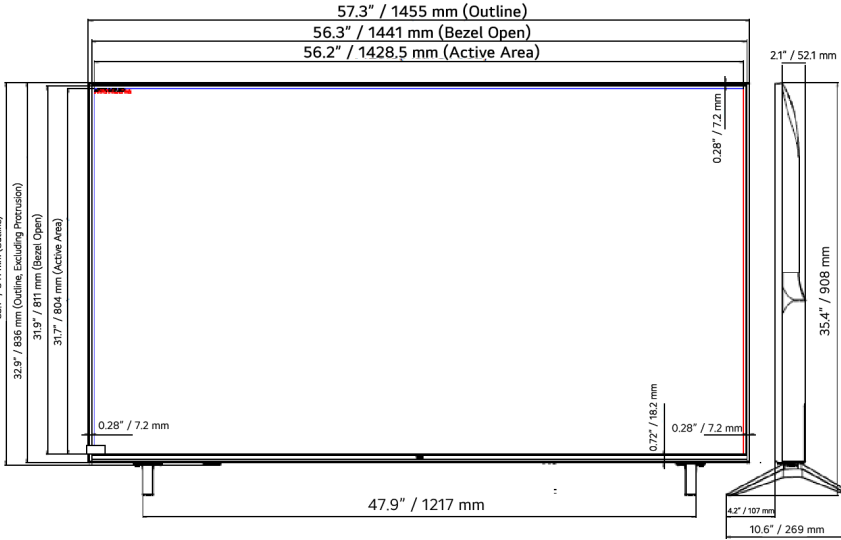

With a slim design, the UK660H series integrates smoothly into the interiors, delivering a modern impression to guests.

DIMENSIONS

65"

55"

DIMENSIONS

50"

43"

CONNECTIVITY