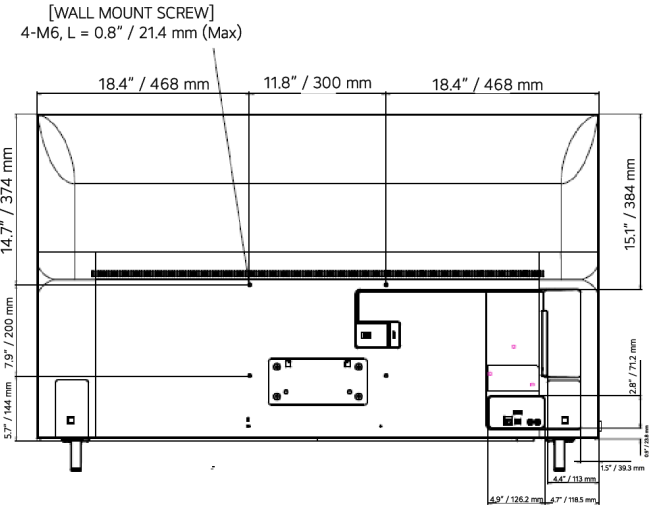

With a slim design, the UK660H series integrates smoothly into the interiors, delivering a modern impression to guests.

DIMENSIONS

65"

55"

DIMENSIONS

50"

43"

CONNECTIVITY