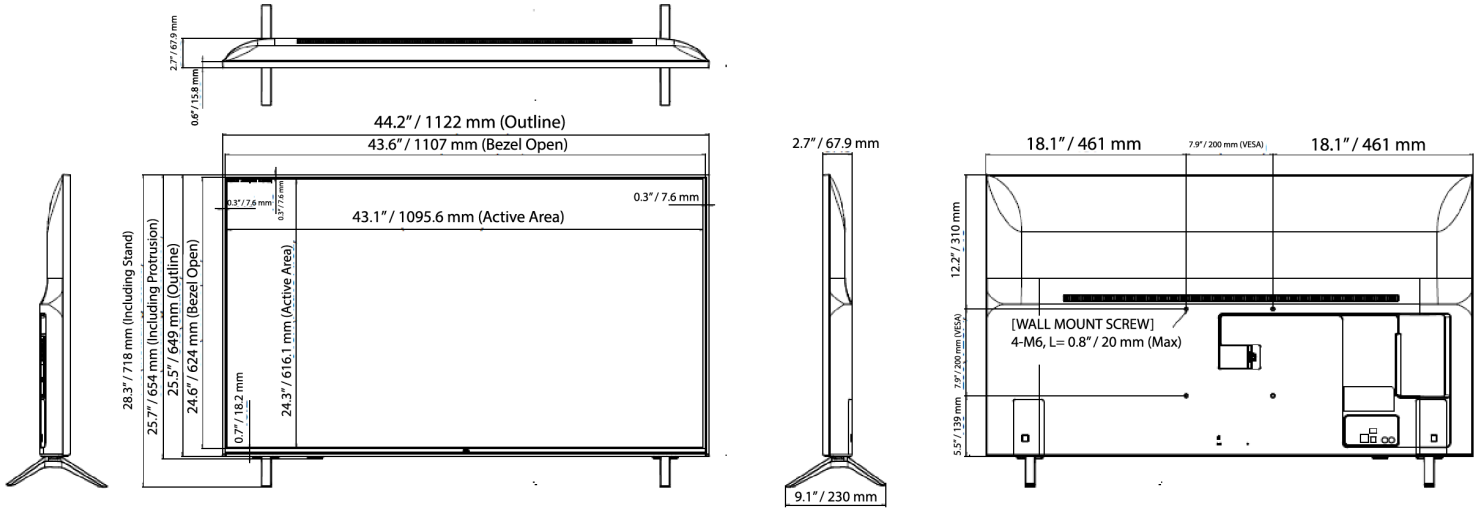

With a slim design, the UK660H series integrates smoothly into the interiors, delivering a modern impression to guests.

DIMENSIONS

65"

55"

DIMENSIONS

50"

43"

CONNECTIVITY