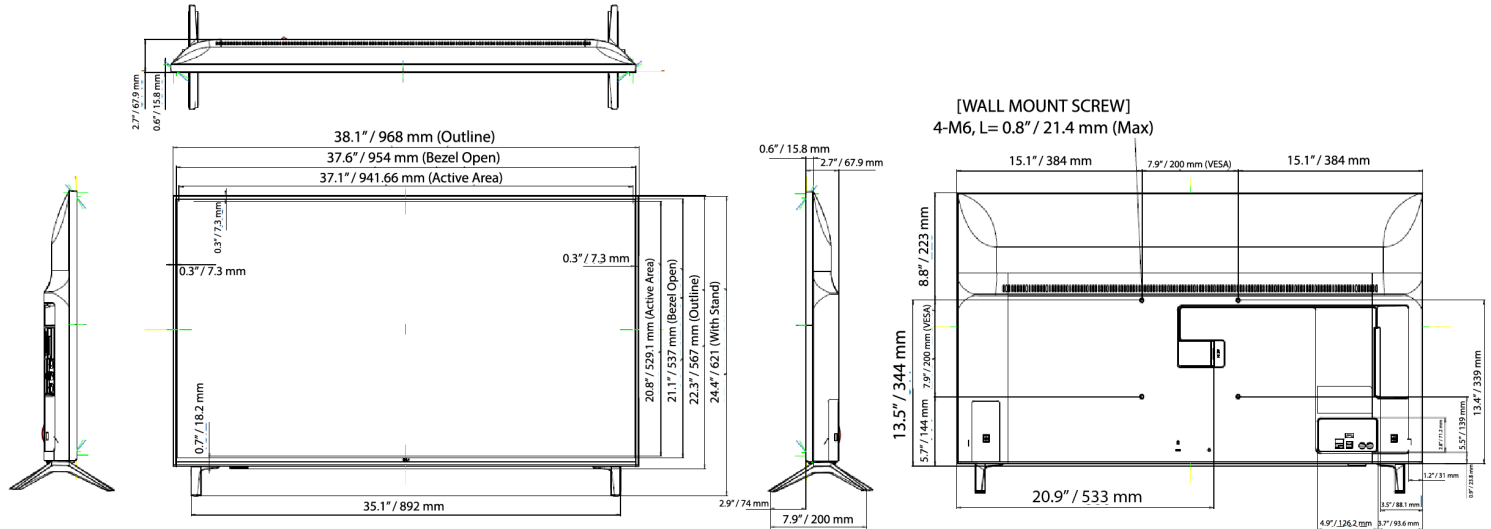

With a slim design, the UK660H series integrates smoothly into the interiors, delivering a modern impression to guests.

DIMENSIONS

65"

55"

DIMENSIONS

50"

43"

CONNECTIVITY