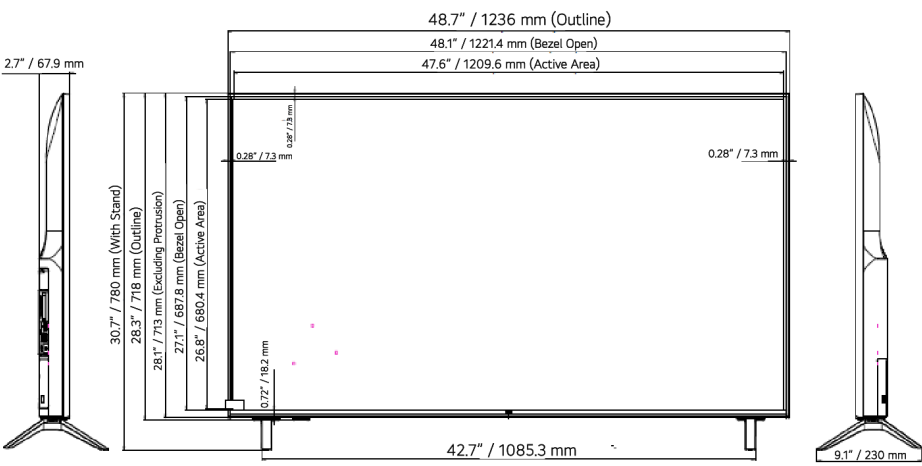

With a slim design, the UK660H series integrates smoothly into the interiors, delivering a modern impression to guests.

DIMENSIONS

65"

55"

DIMENSIONS

50"

43"

CONNECTIVITY