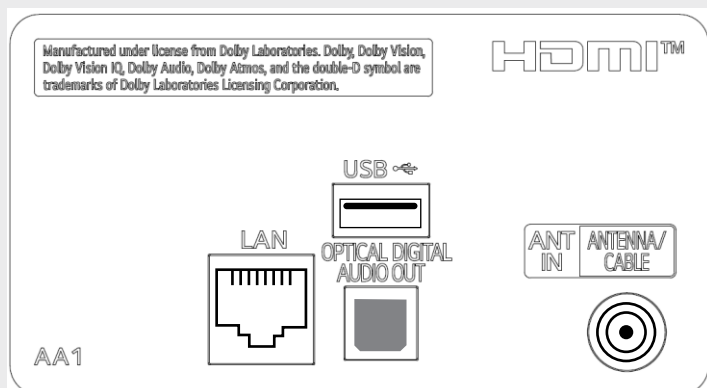

65" / 55" / 50" / 43"

SPECIFICATIONS

		65UK660H0UA	55UK660H0UA	50UK660H0UA	43UK660H0UA
Category	Category	Pro:Centric Smart	Pro:Centric Smart	Pro:Centric Smart	Pro:Centric Smart
Design	Tool Name	UA75	UA75	UA75	UA75
	Stand Type	2 pole (no swivel, no lockdown plate)	2 pole (no swivel, no lockdown plate)	2 pole (no swivel, no lockdown plate)	2 pole (no swivel, no lockdown plate)
	Front Color	Charcoal Black	Charcoal Black	Charcoal Black	Charcoal Black
Display	Size	65"	55"	50"	43"
	Resolution	3,840 × 2,160 (4K Ultra HD)	3,840 × 2,160 (4K Ultra HD)	3,840 × 2,160 (4K Ultra HD)	3,840 × 2,160 (4K Ultra HD)
	Brightness (Typ.)	330 nits	330 nits	330 nits	265 nits
Video	AI Picture Pro	Yes	Yes	Yes	Yes
	HDR 10 Pro / HDR HLG	Yes / Yes	Yes / Yes	Yes / Yes	Yes / Yes
	Game Optimizer	Yes	Yes	Yes	Yes
Audio	AI Sound	Yes	Yes	Yes	Yes
	AI Acoustic Tuning	Yes (Ready, MMR Required)	Yes (Ready, MMR Required)	Yes (Ready, MMR Required)	Yes (Ready, MMR Required)
	LG Sound Sync	Yes	Yes	Yes	Yes
Broadcasting System	Digital	ATSC/Clear QAM	ATSC/Clear QAM	ATSC/Clear QAM	ATSC/Clear QAM
	Analog	NTSC	NTSC	NTSC	NTSC
Hospitality Solution	Solution Type	Pro:Centric (Smart, Cloud, Direct, V), webRTC	Pro:Centric (Smart, Cloud, Direct, V), webRTC	Pro:Centric (Smart, Cloud, Direct, V), webRTC	Pro:Centric (Smart, Cloud, Direct, V), webRTC
	Pro:Idiom (DRM / Media)	Yes / Yes	Yes / Yes	Yes / Yes	Yes / Yes
Smart Function	webOS25 User Interface, Web Browser, Magic Remote Compatibility (Ready), Multi-View, Wi-Fi, Bluetooth, Soft AP, Screen Share, DIAL, Bluetooth Audio Playback, HDMI-eARC/ARC (HDMI 2), Voice Recognition (Standalone/Solution)				
Hospitality Features	EZ-Manager, USB Cloning, Wake on RF, WOL, Diagnostics (IP Remote), HTNG-CEC (1.4), Simlink (HDMI-CEC) (1.4), IR Out (RS-232C), Multi-code IR, Installation Menu, Welcome Screen (Splash Image), Insert Image, One Channel Map (LCM), Instant ON, Mobile Remote, Port Block, Lock mode (Limited), Energy Saving Mode, BEACON, Video Tag (2 Video)				
Connectivity	HDMI In (x2), USB 2.0 (x1), RF In, Digital Audio Out (Optical), LAN (RJ45), RS-232C (3.5 mm TRRS)				
Mechanical	VESA Compatible	300 × 200 mm	300 × 200 mm	200 × 200 mm	200 × 200 mm
	Dimensions (W × H × D)	57.3 x 33.1 x 2.7 in. / 1455 x 841 x 67.9 mm	48.7 x 28.3 x 2.7 in. / 1236 x 718 x 67.9 mm	44.2 x 25.7 x 2.7 in. / 1122 x 654 x 67.9 mm	38.1 x 22.3 x 2.7 in. / 968 x 567 x 67.9 mm
	Weight	36.4 lbs. / 16.5 kg	25.4 lbs. / 11.5 kg	20.7 lbs. / 9.4 kg	16.1 lbs. / 7.3 kg
	Dimensions with Stand (W × H × D)	57.3 x 35.7 x 10.6 in. / 1455 x 908 x 269 mm	48.7 x 30.7 x 9.1 in. / 1236 x 780 x 230 mm	44.2 x 28.3 x 9.1 in. / 1122 x 718 x 230 mm	38.1 x 24.4 x 7.9 in. / 968 x 621 x 200 mm
	Weight with Stand	36.8 lbs. / 16.7 kg	25.6 lbs. / 11.6 kg	20.9 lbs. / 9.5 kg	16.3 lbs. / 7.4 kg
	Shipping Dimensions (W × H × D)	62.2 x 37.4 x 6.4 in. / 1580 x 950 x 162 mm	53.5 x 33.3 x 5.6 in. / 1360 x 845 x 142 mm	47.8 x 29.9 x 5.6 in. / 1215 x 760 x 142 mm	41.5 x 26.0 x 5.6 in. / 1055 x 660 x 142 mm
	On Bezel Width (L/R/T/B)	13.2 / 13.2 / 13.2 / 19.7 mm	13.2 / 13.2 / 13.2 / 19.7 mm	13.2 / 13.2 / 13.2 / 19.7 mm	13.2 / 13.2 / 13.2 / 19.7 mm
	Off Bezel Width (L/R/T/B)	7.2 / 7.2 / 7.2 / 18.2 mm	7.3 / 7.3 / 7.3 / 18.2 mm	7.6 / 7.6 / 7.6 / 18.2 mm	7.3 / 7.3 / 7.3 / 18.2 mm
Electrical	Power Supply	120 Vac, 50/60 Hz	120 Vac, 50/60 Hz	120 Vac, 50/60 Hz	120 Vac, 50/60 Hz
	Max Power Consumption	165 W	140 W	120 W	110 W
	Typ. Power Consumption	145 W	112 W	93 W	78 W
	Standby Power Consumption	Less than 0.5 W	Less than 0.5 W	Less than 0.5 W	Less than 0.5 W
Warranty & Other	Safety	UL	UL	UL	UL
	Regulatory	FCC	FCC	FCC	FCC
	Warranty	3 Year Limited	3 Year Limited	3 Year Limited	3 Year Limited
	UPC	195174123294	195174123287	195174123270	195174123232
	Accessories	Remote Control (S-Con / MMR (Option)), Power Cable (1.8 m / Straight Type)			