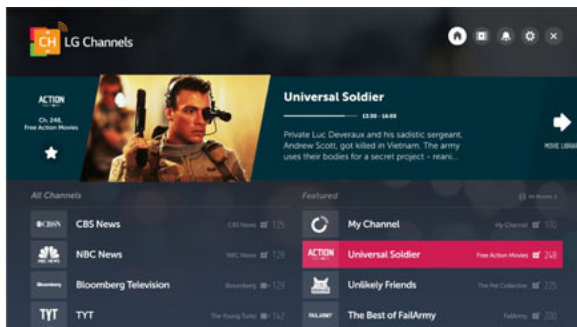

LG Channels - No cost. No contract. No cables.

Plus, no extra hardware, no login, no subscription, and no hidden fees. With its carefully curated lineup of over 300 live channels, movies and TV shows, LG Channels allows your guests to easily search, discover, and enjoy their favorite content old and new.