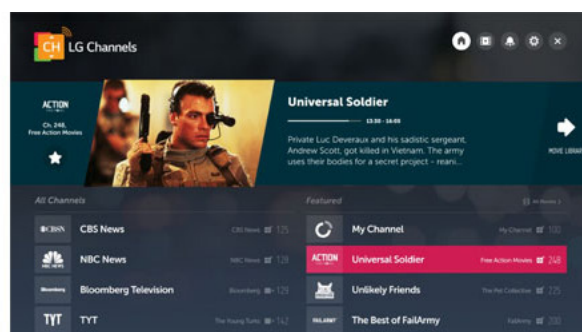

LG Channels - No cost. No contract. No cables.

Plus, no extra hardware, no login, no subscription, and no hidden fees. With its carefully curated lineup of over 95 live channels, movies and TV shows, LG Channels allows your guests to easily search, discover, and enjoy their favorite content old and new. In addition to LG Channels, the UK670H is compatible with other free-to-guest channel services, providing thousands of movie and TV options for guests.