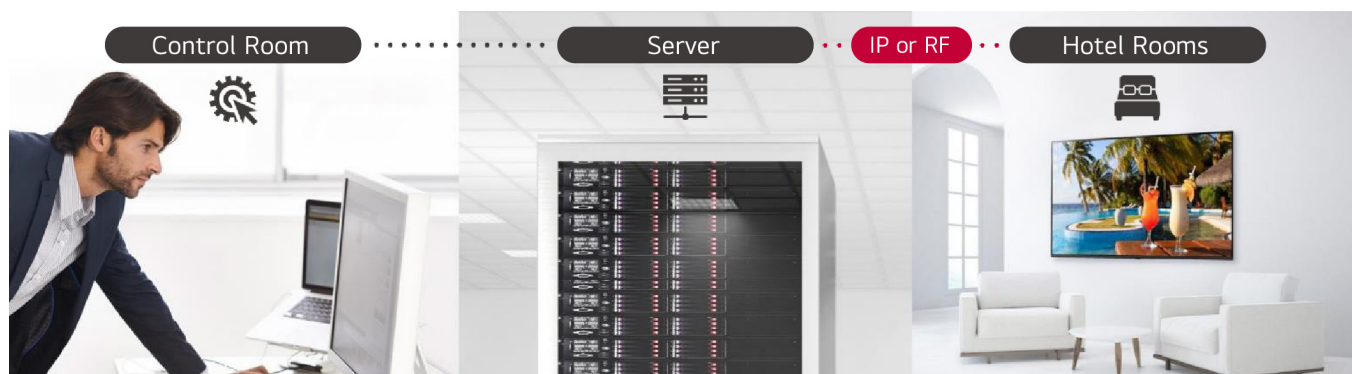

## Works with AirPlay®

With Apple AirPlay, guests can stream content to LG Pro:Centric Smart Hotel TVs, right from their iPhone or iPad, whether it's to watch movies and shows from their favorite apps or share what's on their Apple devices, including photos, personal videos, games and more. Guests simply scan a unique, on-screen QR code after checking in to privately and securely pair their iPhone or iPad directly to the TV in the room for the duration of their stay.

## Netflix and Other Favorite Apps at Your Fingertips

Stream your favorite shows and movies, including Netflix, Prime Video™, HBO Max®, YouTube™, and more, right from your guestroom TV. Relax and enjoy a wide range of entertainment, just as you would at home.\*

## Pro:Centric Direct

The Pro:Centric Direct hotel content management solution offers simple editing tools, making it easy to perform service and IP network-based remote management with a single click. Pro:Centric Direct enables users to customize their interface easily and efficiently manage all TVs in the facility. The most recent version provides IoT-based in-room control as well as voice control through LG Natural Language Processing.\*