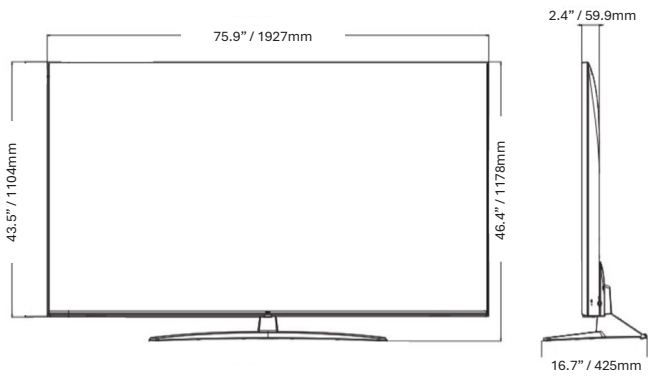

DIMENSIONED DRAWINGS

86"