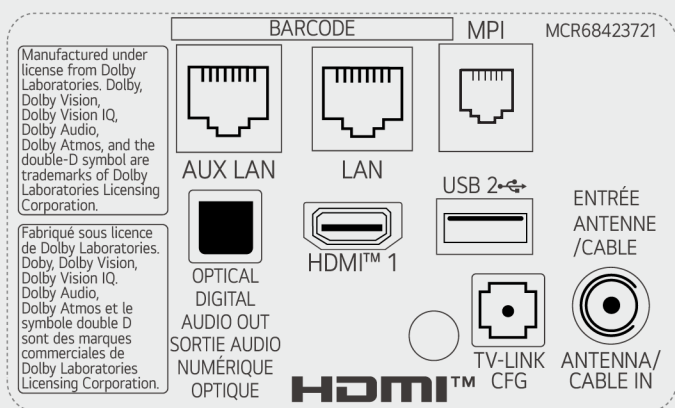

CONNECTIVITY

86" / 65" / 55" / 50" / 43"

Rear