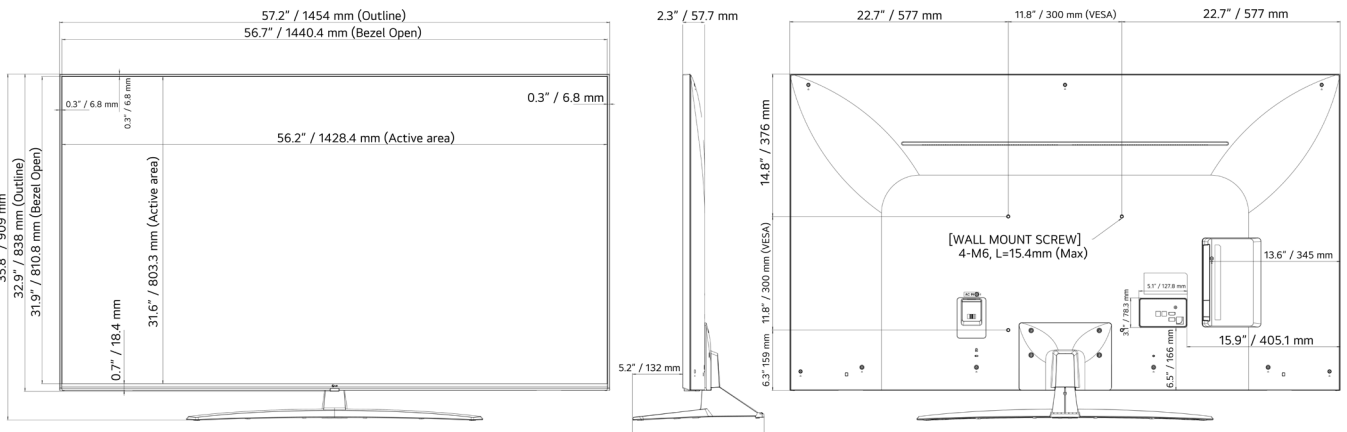

DIMENSIONED DRAWINGS

86"

65"

55"