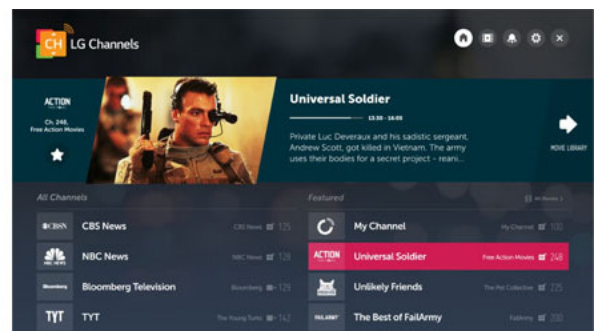

LG Channels - No cost. No contract. No cables.

Plus, no extra hardware, no login, no subscription, and no hidden fees. With its carefully curated lineup of over 95 live channels, movies and TV shows, LG Channels allows your guests to easily search, discover, and enjoy their favorite content old and new. In addition to LG Channels, the UK777H is compatible with other free-to-guest channel services, providing thousands of movie and TV options for guests.