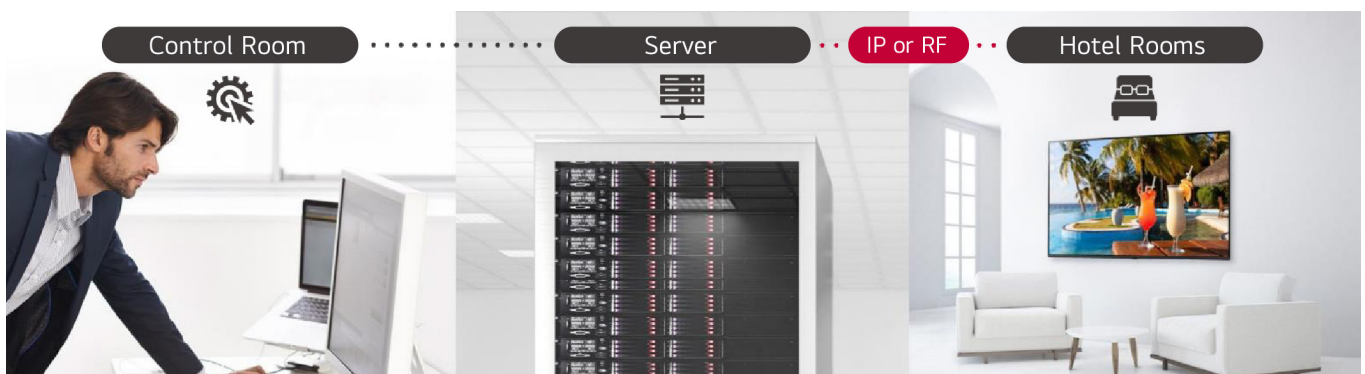

LG Hotel TV works with Google Cast™

Enjoy quick access to your personal devices with a convenient QR code on LG Hotel TV for streaming your favorite OTT shows on the big screen, and experience secure checkout with automatic erasure of personal information for peace of mind. Plus, with persisted pairing, connect your devices once and stay linked throughout your entire stay!

Works with AirPlay®

With Apple AirPlay, guests can stream content to LG Pro:Centric Smart Hotel TVs, right from their iPhone or iPad, whether it's to watch movies and shows from their favorite apps or share what's on their Apple devices, including photos, personal videos, games and more. Guests simply scan a unique, on-screen QR code after checking in to privately and securely pair their iPhone or iPad directly to the TV in the room for the duration of their stay.

Netflix and Other Favorite Apps at Your Fingertips

Stream your favorite shows and movies, including Netflix, Prime Video™, HBO Max®, YouTube™, and more, right from your guestroom TV. Relax and enjoy a wide range of entertainment, just as you would at home.*

Pro:Centric Direct

The Pro:Centric Direct hotel content management solution offers simple editing tools, making it easy to perform service and IP network-based remote management with a single click. Pro:Centric Direct enables users to customize their interface easily and efficiently manage all TVs in the facility. The most recent version provides IoT-based in-room control as well as voice control through LG Natural Language Processing.*