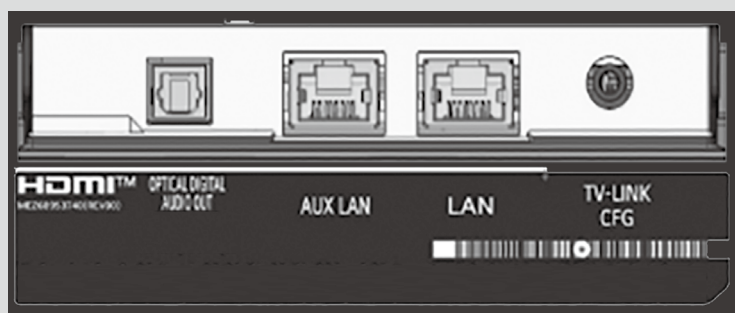

CONNECTIVITY*

75" / 65" / 55" / 50"

Rear Horizontal (Bottom Facing)

Rear Vertical (Side Facing)