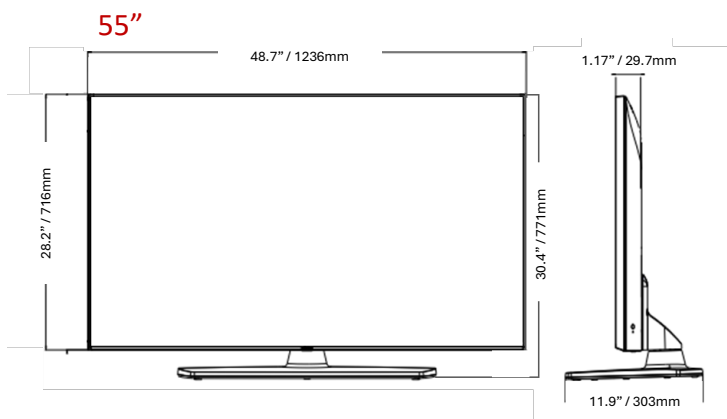

DIMENSIONED DRAWINGS