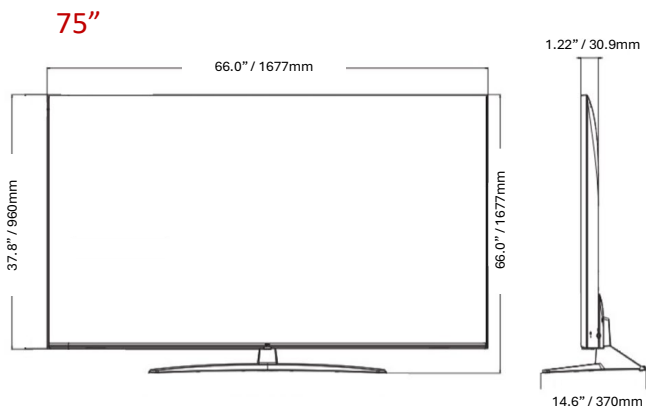

DIMENSIONED DRAWINGS