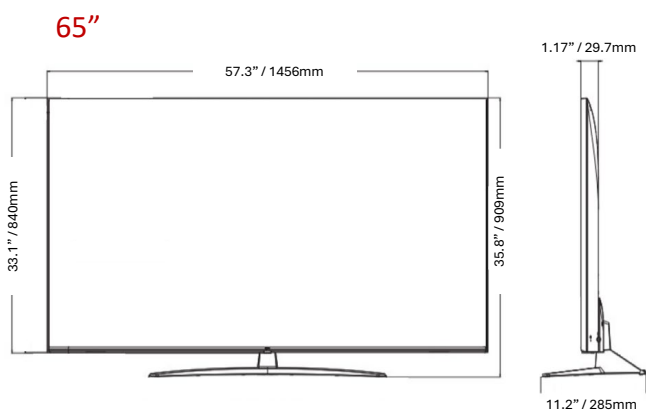

DIMENSIONED DRAWINGS