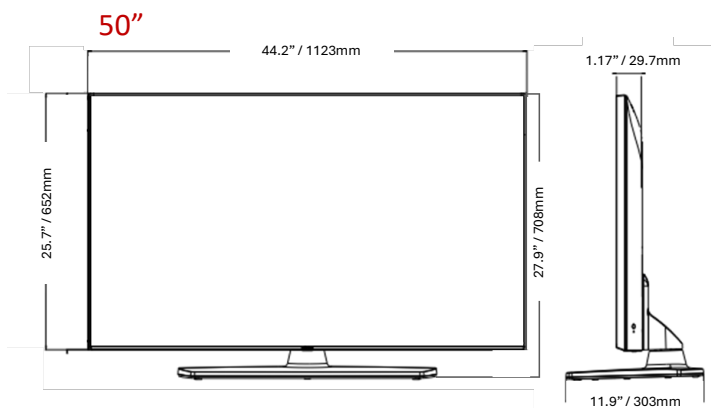

DIMENSIONED DRAWINGS